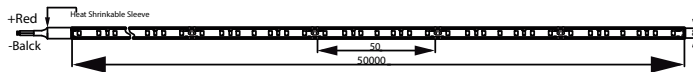

MASTER LED Strip

Product data

Full product code	871951434446400
Order product name	Master LEDstrip 8.3W965 950LM/M 5M
EAN/UPC - Product	8719514344464
Order code	929002697002
Numerator - Quantity Per Pack	1

Numerator - Packs per outer box	10
Material Nr. (12NC)	929002697002
Net Weight (Piece)	0.100 kg

Dimensional drawing