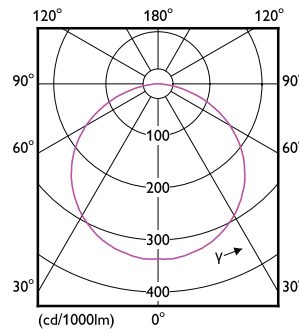

Overall width	8 mm
Overall height	1.3 mm
Approval and application	
Ingress protection code	IP20 [Finger-protected]
Mech. impact protection code	IK00 [No protection]
Initial performance (IEC compliant)	
Initial luminous flux (system flux)	0 lm
Luminous flux tolerance	+/-10%
Initial LED luminaire efficacy	114.00 lm/W
Init. Corr. Color Temperature	6500 K
Init. Color Rendering Index	80
Initial chromaticity	(0.3090, 0.3230) 3SDCM
Initial input power	37 W
Power consumption tolerance	+/-10%
Over time performance (IEC compliant)	
Median useful life L70B50	60000 h
Application conditions	
Ambient temperature range	-20 to +40 °C
Maximum dim level	10% (depends on dimmer, ELV)

Numerator - Packs per outer box	10
Material Nr. (12NC)	929002697002
Net Weight (Piece)	0.100 kg

Dimensional drawing

Master LEDstrip 8.3W965 950LM/M 5M

Photometric data

General Lighting 131 Page 1/14

MAS LEDstrip 8,3W 965 950LM 5M-GUL