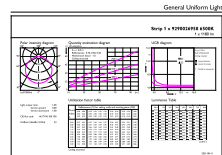

Overall width	8 mm
Overall height	1.3 mm
Approval and application	
Ingress protection code	IP20 [Finger-protected]
Mech. impact protection code	IK00 [No protection]
Initial performance (IEC compliant)	
Initial luminous flux (system flux)	0 lm
Luminous flux tolerance	+/-10%
Initial LED luminaire efficacy	128.00 lm/W
Init. Corr. Color Temperature	6500 K
Init. Color Rendering Index	80
Initial chromaticity	(0.3090, 0.3230) 5SDCM
Initial input power	39 W
Power consumption tolerance	+/-10%
Over time performance (IEC compliant)	
Median useful life L70B50	35000 h
Application conditions	
Ambient temperature range	-20 to +40 °C
Maximum dim level	10% (depends on dimmer, ELV)

Numerator - Packs per outer box	10
Material Nr. (12NC)	929002695802
Net Weight (Piece)	0.100 kg

Dimensional drawing

CorePro LEDstrip 9.2W865 1180LM/M 5M

Photometric data

CorePro LEDstrip 9,2W 865 1200LM 5M-LDD