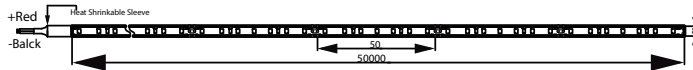

Corepro LED Strip

Product data

Full product code	871951434422800
Order product name	CorePro LEDstrip 9.2W865 1180LM/M 5M
EAN/UPC - Product	8719514344228
Order code	929002695802
Numerator - Quantity Per Pack	1

Numerator - Packs per outer box	10
Material Nr. (12NC)	929002695802
Net Weight (Piece)	0.100 kg

Dimensional drawing