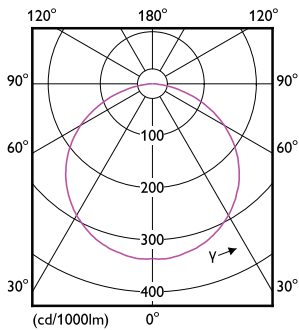

Overall width	8 mm
Overall height	1.3 mm
Approval and application	
Ingress protection code	IP20 [Finger-protected]
Mech. impact protection code	IK00 [No protection]
Initial performance (IEC compliant)	
Initial luminous flux (system flux)	0 lm
Luminous flux tolerance	+/-10%
Initial LED luminaire efficacy	128.00 lm/W
Init. Corr. Color Temperature	6500 K
Init. Color Rendering Index	80
Initial chromaticity	(0.3090, 0.3230) 5SDCM
Initial input power	39 W
Power consumption tolerance	+/-10%
Over time performance (IEC compliant)	
Median useful life L70B50	35000 h
Application conditions	
Ambient temperature range	-20 to +40 °C
Maximum dim level	10% (depends on dimmer, ELV)

Numerator - Packs per outer box	10
Material Nr. (12NC)	929002695802
Net Weight (Piece)	0.100 kg

Dimensional drawing

CorePro LEDstrip 9.2W865 1180LM/M 5M

Photometric data

CorePro LEDstrip 9,2W 865 1200LM 5M-LDD