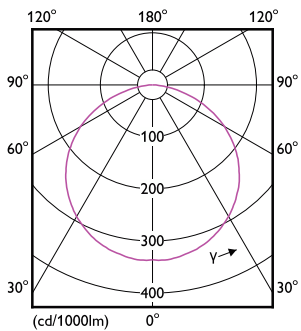

Overall width	8 mm
Overall height	1.3 mm
Approval and application	
Ingress protection code	IP20 [Finger-protected]
Energy Efficiency Class	E
Mech. impact protection code	IK00 [No protection]
EPREL Registration Number	620704
Initial performance (IEC compliant)	
Initial luminous flux (system flux)	0 lm
Luminous flux tolerance	+/-10%
Initial LED luminaire efficacy	130.00 lm/W
Init. Corr. Color Temperature	4000 K
Init. Color Rendering Index	80
Initial chromaticity	(0.3818, 0.3797) 5SDCM
Initial input power	39 W
Power consumption tolerance	+/-10%
Over time performance (IEC compliant)	
Median useful life L70B50	35000 h
Application conditions	
Ambient temperature range	-20 to +40 °C

Numerator - Quantity Per Pack	1
Numerator - Packs per outer box	10
Material Nr. (12NC)	929002695702
Net Weight (Piece)	0.100 kg

Dimensional drawing

CorePro LEDstrip 9.2W840 1200LM/M 5M

Photometric data

CorePro LEDstrip 9,2W 840 1200LM 5M-LDD