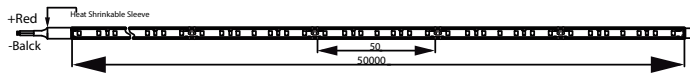

Corepro LED Strip

Maximum dim level	10% (depends on dimmer, ELV)
Product data	
Full product code	871951434420400
Order product name	CorePro LEDstrip 9.2W840 1200LM/M 5M
EAN/UPC - Product	8719514344204
Order code	929002695702

Numerator - Quantity Per Pack	1
Numerator - Packs per outer box	10
Material Nr. (12NC)	929002695702
Net Weight (Piece)	0.100 kg

Dimensional drawing