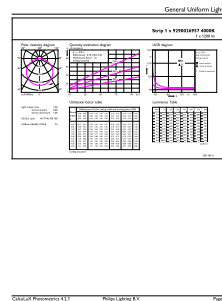

Overall width	8 mm
Overall height	1.3 mm
Approval and application	
Ingress protection code	IP20 [Finger-protected]
Energy Efficiency Class	E
Mech. impact protection code	IK00 [No protection]
EPREL Registration Number	620704
Initial performance (IEC compliant)	
Initial luminous flux (system flux)	0 lm
Luminous flux tolerance	+/-10%
Initial LED luminaire efficacy	130.00 lm/W
Init. Corr. Color Temperature	4000 K
Init. Color Rendering Index	80
Initial chromaticity	(0.3818, 0.3797) 5SDCM
Initial input power	39 W
Power consumption tolerance	+/-10%
Over time performance (IEC compliant)	
Median useful life L70B50	35000 h
Application conditions	
Ambient temperature range	-20 to +40 °C

Numerator - Quantity Per Pack	1
Numerator - Packs per outer box	10
Material Nr. (12NC)	929002695702
Net Weight (Piece)	0.100 kg

Dimensional drawing

CorePro LEDstrip 9.2W840 1200LM/M 5M

Photometric data

CorePro LEDstrip 9,2W 840 1200LM 5M-LDD