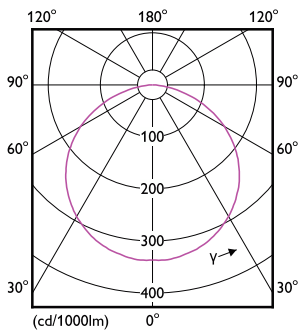

Overall width	8 mm
Overall height	1.3 mm
Approval and application	
Ingress protection code	IP20 [Finger-protected]
Energy Efficiency Class	F
Mech. impact protection code	IK00 [No protection]
EPREL Registration Number	620701
Initial performance (IEC compliant)	
Initial luminous flux (system flux)	0 lm
Luminous flux tolerance	+/-10%
Initial LED luminaire efficacy	117.00 lm/W
Init. Corr. Color Temperature	3000 K
Init. Color Rendering Index	80
Initial chromaticity	(0.4338, 0.403) 5SDCM
Initial input power	39 W
Power consumption tolerance	+/-10%
Over time performance (IEC compliant)	
Median useful life L70B50	35000 h
Application conditions	
Ambient temperature range	-20 to +40 °C

Numerator - Quantity Per Pack	1
Numerator - Packs per outer box	10
Material Nr. (12NC)	929002695602
Net Weight (Piece)	0.100 kg

Dimensional drawing

CorePro LEDstrip 9.2W830 1080LM/M 5M

Photometric data

CorePro LEDstrip 9,2W 830 1080LM 5M-LDD