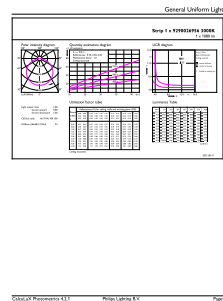

Overall width	8 mm
Overall height	1.3 mm
Approval and application	
Ingress protection code	IP20 [Finger-protected]
Energy Efficiency Class	F
Mech. impact protection code	IK00 [No protection]
EPREL Registration Number	620701
Initial performance (IEC compliant)	
Initial luminous flux (system flux)	0 lm
Luminous flux tolerance	+/-10%
Initial LED luminaire efficacy	117.00 lm/W
Init. Corr. Color Temperature	3000 K
Init. Color Rendering Index	80
Initial chromaticity	(0.4338, 0.403) 5SDCM
Initial input power	39 W
Power consumption tolerance	+/-10%
Over time performance (IEC compliant)	
Median useful life L70B50	35000 h
Application conditions	
Ambient temperature range	-20 to +40 °C

Corepro LED Strip

Maximum dim level	10% (depends on dimmer, ELV)
Product data	
Full product code	871951434418100
Order product name	CorePro LEDstrip 9.2W830 1080LM/M 5M
EAN/UPC - Product	8719514344181
Order code	929002695602

Numerator - Quantity Per Pack	1
Numerator - Packs per outer box	10
Material Nr. (12NC)	929002695602
Net Weight (Piece)	0.100 kg

Dimensional drawing

CorePro LEDstrip 9.2W830 1080LM/M 5M

Photometric data

CorePro LEDstrip 9,2W 830 1080LM 5M-LDD