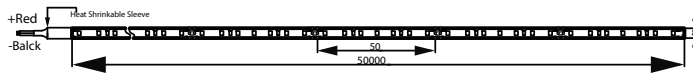

Corepro LED Strip

Maximum dim level	10% (depends on dimmer, ELV)
Product data	
Full product code	871951434418100
Order product name	CorePro LEDstrip 9.2W830 1080LM/M 5M
EAN/UPC - Product	8719514344181
Order code	929002695602

Numerator - Quantity Per Pack	1
Numerator - Packs per outer box	10
Material Nr. (12NC)	929002695602
Net Weight (Piece)	0.100 kg

Dimensional drawing