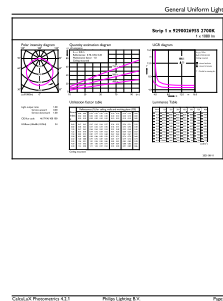

CorePro LEDstrip 9.2W827 1080LM/M 5M

Photometric data