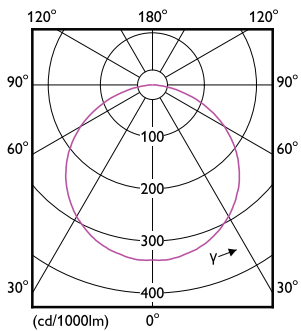

CorePro LEDstrip 9.2W827 1080LM/M 5M

Photometric data

CorePro LEDstrip 9,2W 827 1080LM 5M-LDD

CorePro LEDstrip 9,2W 827 1080LM 5M-GUL