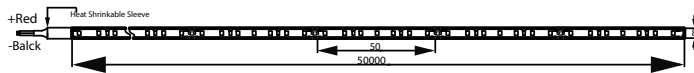

Corepro LED Strip

Maximum dim level	10% (depends on dimmer, ELV)
Product data	
Full product code	871951434416700
Order product name	CorePro LEDstrip 9.2W827 1080LM/M 5M
EAN/UPC - Product	8719514344167
Order code	929002695502

Numerator - Quantity Per Pack	1
Numerator - Packs per outer box	10
Material Nr. (12NC)	929002695502
Net Weight (Piece)	0.100 kg

Dimensional drawing