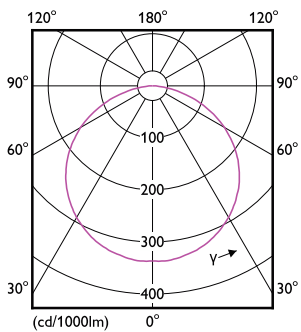

Overall width	8 mm
Overall height	1.3 mm
Approval and application	
Ingress protection code	IP20 [ Finger-protected]
Mech. impact protection code	IK00 [ No protection]
Initial performance (IEC compliant)	
Initial luminous flux (system flux)	0 lm
Luminous flux tolerance	+/-10%
Initial LED luminaire efficacy	125.00 lm/W
Init. Corr. Color Temperature	2700 K
Init. Color Rendering Index	80
Initial chromaticity	(0.4578, 0.4101) 5SDCM
Initial input power	27 W
Power consumption tolerance	+/-10%
Over time performance (IEC compliant)	
Median useful life L70B50	35000 h
Application conditions	
Ambient temperature range	-20 to +40 °C
Maximum dim level	10% (depends on dimmer, ELV)

## Product data

Full product code	871951434408200
Order product name	CorePro LEDstrip 6W827 750LM/M 5M
EAN/UPC - Product	8719514344082
Order code	929002695102
Numerator - Quantity Per Pack	1

Numerator - Packs per outer box	10
Material Nr. (12NC)	929002695102
Net Weight (Piece)	0.100 kg

## Dimensional drawing

## Photometric data