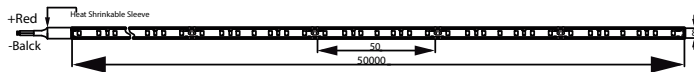

Corepro LED Strip

Product data

Full product code	871951434408200
Order product name	CorePro LEDstrip 6W827 750LM/M 5M
EAN/UPC - Product	8719514344082
Order code	929002695102
Numerator - Quantity Per Pack	1

Numerator - Packs per outer box	10
Material Nr. (12NC)	929002695102
Net Weight (Piece)	0.100 kg

Dimensional drawing