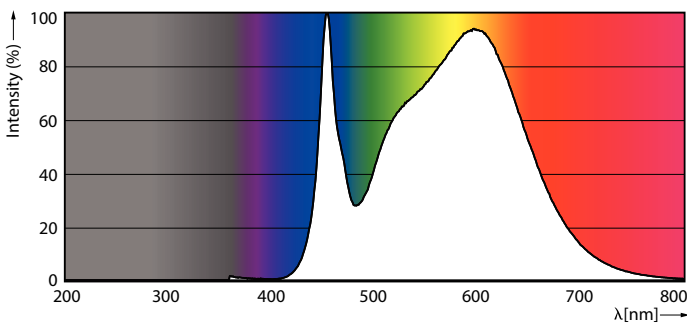

TrueForce LED Public (Road/Area – SOX)

Temperature

T-Case Maximum (Nom)	65 °C

Controls and dimming

Dimmable	No

Mechanical and housing

Bulb Shape	T-shape

Approval and application

Energy Efficiency Class	D
Energy Consumption kWh/1000 h	28 kWh
EPREL Registration Number	421460

Product data

Full product code	871951430564900
Order product name	TrueForce LED SOX 28W B22 840 FR
EAN/UPC - Product	8719514305649
Order code	929002496902
Numerator - Quantity Per Pack	1
Numerator - Packs per outer box	6
Material Nr. (12NC)	929002496902
Net Weight (Piece)	0.460 kg

Dimensional drawing

Product	D	C
TrueForce LED SOX 28W B22 840 FR	52 mm	425 mm

Photometric data

LEDTForce SOX 28W Tshape B22 840