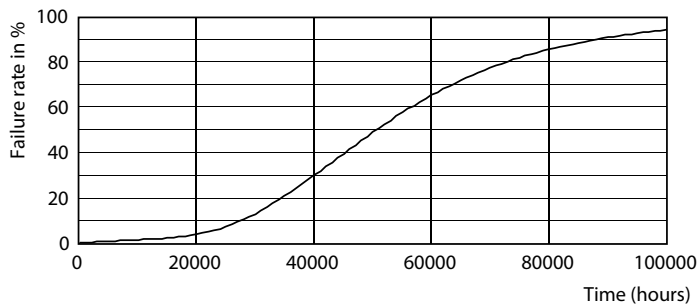

TrueForce LED Public (Road/Area – SOX)

Photometric data

LEDForce SOX 28W Tshape B22 840

Lifetime