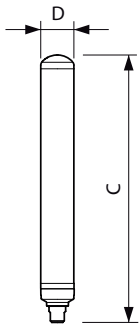

Warnings and Safety

- Please refer to the installation guide or consult a Philips Lighting representative for wiring diagram and instructions.

Product data

General information	
Cap-Base	B22 [B22]
EU RoHS compliant	Yes
Nominal Lifetime (Nom)	50000 h
Switching Cycle	50000X
Flux measurement reference	Sphere
Light technical	
Color Code	840 [CCT of 4000K]
Beam Angle (Nom)	230 °
Luminous Flux (Nom)	4000 lm
Color Designation	Cool White (CW)
Correlated Color Temperature (Nom)	4000 K
Luminous Efficacy (rated) (Nom)	142.00 lm/W
Color Consistency	<6

TrueForce LED Public (Road/Area – SOX)

Temperature

T-Case Maximum (Nom)	65 °C
----------------------	-------

Controls and dimming

Dimmable	No
----------	----

Mechanical and housing

Bulb Shape	T-shape
------------	---------

Approval and application

Energy Efficiency Class	D
Energy Consumption kWh/1000 h	28 kWh
EPREL Registration Number	421460

Product data

Full product code	871951430564900
Order product name	TrueForce LED SOX 28W B22 840 FR
EAN/UPC - Product	8719514305649
Order code	929002496902
Numerator - Quantity Per Pack	1
Numerator - Packs per outer box	6
Material Nr. (12NC)	929002496902
Net Weight (Piece)	0.460 kg

Dimensional drawing

TrueForce LED SOX 28W B22 840 FR

Product	D	C
TrueForce LED SOX 28W B22 840 FR	52 mm	425 mm

Photometric data

LEDTForce SOX 28W Tshape B22 840

LEDTForce SOX 18W Tshape B22

TrueForce LED Public (Road/Area – SOX)