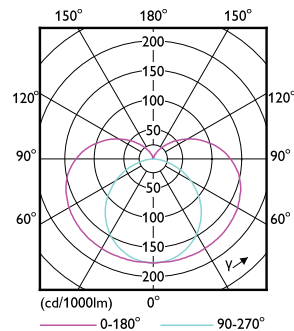

Warnings and Safety

- Please refer to the installation guide or consult a Philips Lighting representative for wiring diagram and instructions.

Product data

General information	
Cap-Base	B22 [B22]
EU RoHS compliant	Yes
Nominal Lifetime (Nom)	50000 h
Switching Cycle	50000X
Flux measurement reference	Sphere
Light technical	
Color Code	840 [CCT of 4000K]
Beam Angle (Nom)	230 °
Luminous Flux (Nom)	4000 lm
Color Designation	Cool White (CW)
Correlated Color Temperature (Nom)	4000 K
Luminous Efficacy (rated) (Nom)	142.00 lm/W
Color Consistency	<6

Approval and application

Energy Efficiency Class	D
Energy Consumption kWh/1000 h	28 kWh
EPREL Registration Number	421460

Product data

Full product code	871951430564900
Order product name	TrueForce LED SOX 28W B22 840 FR
EAN/UPC - Product	8719514305649
Order code	929002496902
Numerator - Quantity Per Pack	1
Numerator - Packs per outer box	6
Material Nr. (12NC)	929002496902
Net Weight (Piece)	0.460 kg

Dimensional drawing

TrueForce LED SOX 28W B22 840 FR

Product	D	C
TrueForce LED SOX 28W B22 840 FR	52 mm	425 mm

Photometric data

LEDTForce SOX 28W Tshape B22 840

LEDTForce SOX 18W Tshape B22

TrueForce LED Public (Road/Area – SOX)

Photometric data

Technical Parameters 43
Photometry 4.1
Page 10

LEDForce SOX 28W Tshape B22 840

Lifetime

50K

50K