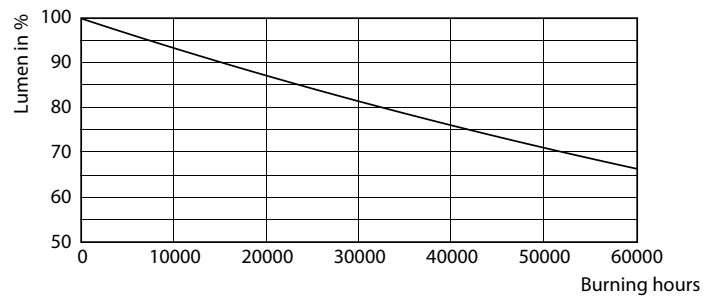

TrueForce LED Public (Road/Area – SOX)

Photometric data

LEDForce SOX 28W Tshape B22 840

Lifetime

50K

50K