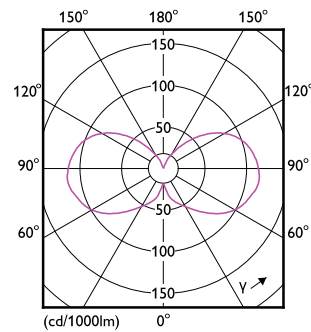

General uniform lighting - CorePro LEDcapsule 2-25W ND G9 830

Light Distribution Diagram - CorePro LEDcapsule 2-25W ND G9 830