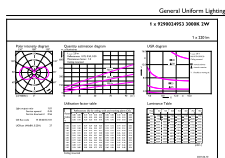

Photometric data

General uniform lighting - CorePro LEDcapsule 2-25W ND G9 830

Light Distribution Diagram - CorePro LEDcapsule 2-25W ND G9 830