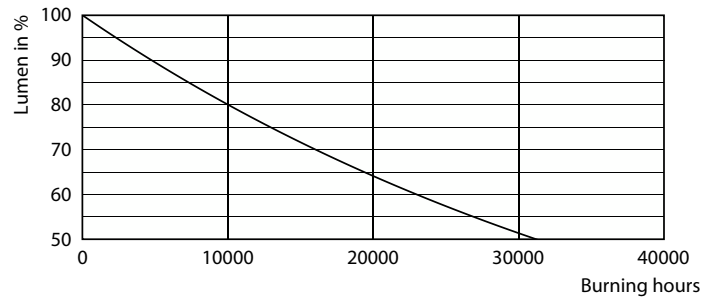

Lumen Maintenance Diagram - CorePro LEDcapsule 2-25W ND G9 830