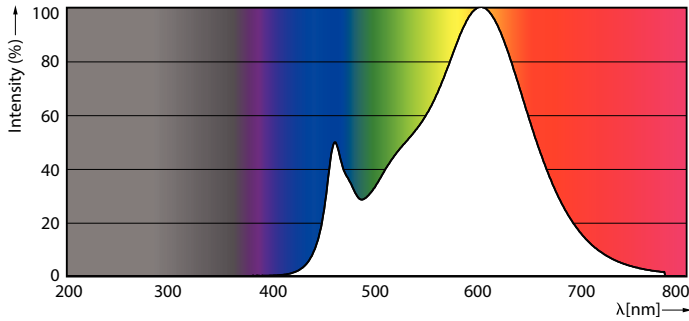

CorePro LEDcapsule MV

Photometric data

Spectral Power Distribution Colour - CorePro LEDcapsule 2-25W ND G9 830