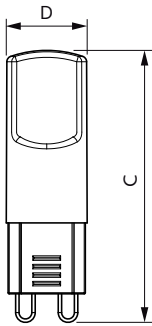

## Dimensional drawing

Product	D	C
CorePro LEDcapsule 2-25W ND G9 830	14.5 mm	48 mm