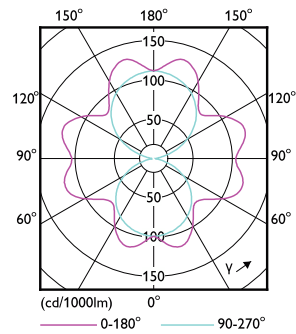

Product data

General information		Operating and electrical	
Cap-Base	E27 [E27]	Input Frequency	50 to 60 Hz
EU RoHS compliant	Yes	Power (Nom)	26 W
Nominal Lifetime (Nom)	25000 h	Lamp Current (Nom)	120 mA
Switching Cycle	15000X	Wattage Equivalent	70 W
Flux measurement reference	Sphere	Starting Time (Nom)	0.5 s
		Warm Up Time to 60% Light (Nom)	0.5 s
		Power Factor (Nom)	0.9
		Voltage (Nom)	220-240 V
Light technical		Temperature	
Color Code	730 [CCT of 3000K]	T-Case Maximum (Nom)	66.4 °C
Luminous Flux (Nom)	4200 lm		
Color Designation	White (WH)	Controls and dimming	
Correlated Color Temperature (Nom)	3000 K	Dimmable	No
Luminous Efficacy (rated) (Nom)	161.00 lm/W		
Color Consistency	<6		
Color Rendering Index (Nom)	70		
LLMF At End Of Nominal Lifetime (Nom)	70 %		

Dimensional drawing

TForce Core LED road 26W 730 E27 MV

Product	D	C
TForce Core LED road 26W 730 E27 MV	38 mm	210 mm

Photometric data

LEDTForce Core road 26W Tshape E27 730-GUL

LEDTForce Core road 17W Tshape E27-LDD