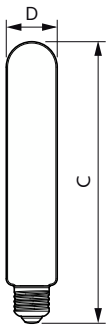

Product data

General information		Operating and electrical	
Cap-Base	E27 [E27]	Input Frequency	50 to 60 Hz
EU RoHS compliant	Yes	Power (Nom)	26 W
Nominal Lifetime (Nom)	25000 h	Lamp Current (Nom)	120 mA
Switching Cycle	15000X	Wattage Equivalent	70 W
Flux measurement reference	Sphere	Starting Time (Nom)	0.5 s
		Warm Up Time to 60% Light (Nom)	0.5 s
		Power Factor (Nom)	0.9
		Voltage (Nom)	220-240 V
Light technical		Temperature	
Color Code	730 [CCT of 3000K]	T-Case Maximum (Nom)	66.4 °C
Luminous Flux (Nom)	4200 lm		
Color Designation	White (WH)	Controls and dimming	
Correlated Color Temperature (Nom)	3000 K	Dimmable	No
Luminous Efficacy (rated) (Nom)	161.00 lm/W		
Color Consistency	<6		
Color Rendering Index (Nom)	70		
LLMF At End Of Nominal Lifetime (Nom)	70 %		

Trueforce Core LED SON-T

Mechanical and housing

Bulb Finish	Clear
Bulb Shape	T-shape

Approval and application

Energy Efficiency Class	C
Energy Consumption kWh/1000 h	26 kWh
EPREL Registration Number	574357

Product data

Full product code	871951431629400
-------------------	-----------------

Order product name	TForce Core LED road 26W 730 E27 MV
EAN/UPC - Product	8719514316294
Order code	929002485002
Numerator - Quantity Per Pack	1
Numerator - Packs per outer box	6
Material Nr. (12NC)	929002485002
Net Weight (Piece)	0.100 kg

Dimensional drawing

TForce Core LED road 26W 730 E27 MV

Product	D	C
TForce Core LED road 26W 730 E27 MV	38 mm	210 mm

Photometric data

LEDTForce Core road 26W Tshape E27 730-GUL

LEDTForce Core road 17W Tshape E27-LDD