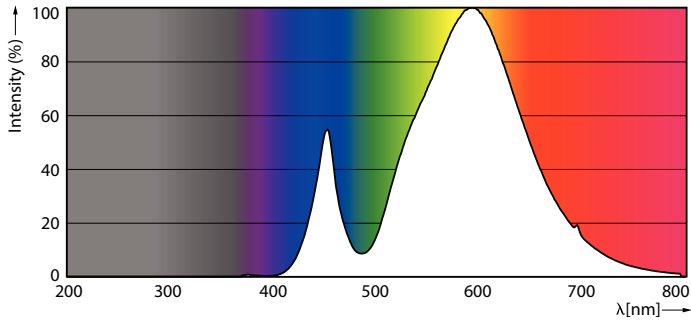

Trueforce Core LED SON-T

Photometric data

LEDForce Core road 26W Tshape E27 730-POC