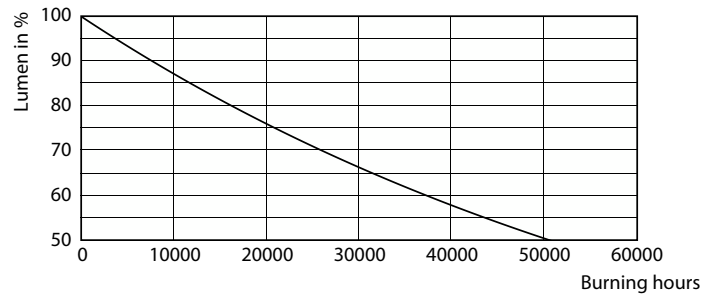

Product data

General information		Operating and electrical	
Cap-Base	E27 [E27]	Input Frequency	50 to 60 Hz
EU RoHS compliant	Yes	Power (Nom)	26 W
Nominal Lifetime (Nom)	25000 h	Lamp Current (Nom)	120 mA
Switching Cycle	15000X	Wattage Equivalent	70 W
Flux measurement reference	Sphere	Starting Time (Nom)	0.5 s
		Warm Up Time to 60% Light (Nom)	0.5 s
		Power Factor (Nom)	0.9
		Voltage (Nom)	220-240 V
Light technical		Temperature	
Color Code	730 [CCT of 3000K]	T-Case Maximum (Nom)	66.4 °C
Luminous Flux (Nom)	4200 lm		
Color Designation	White (WH)	Controls and dimming	
Correlated Color Temperature (Nom)	3000 K	Dimmable	No
Luminous Efficacy (rated) (Nom)	161.00 lm/W		
Color Consistency	<6		
Color Rendering Index (Nom)	70		
LLMF At End Of Nominal Lifetime (Nom)	70 %		

Trueforce Core LED SON-T

Photometric data

LEDForce Core road 26W Tshape E27 730-POC

Lifetime

LEDspots LED 25K

LEDspots LMP 25K