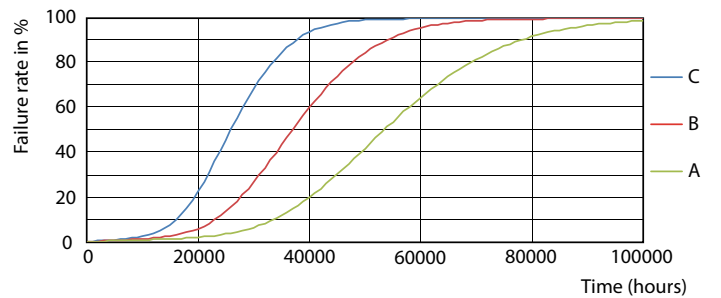

LEDtube MAS 36W G5 5600lm 840

MASTER LEDtube Mains T5

Photometric data

LEDtube MAS 36W G5 5600lm

Lifetime

Life Expectancy Diagram

LEDtube 50K FailureRate-LED

LEDtube MAS 36W 50K LumenVsTc