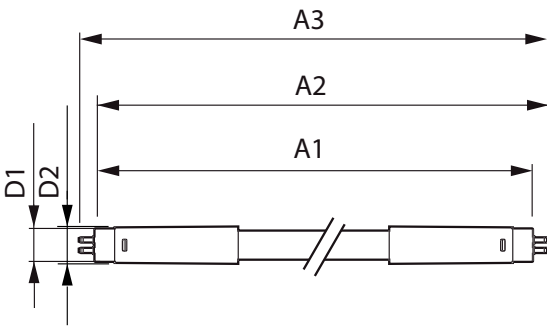

Bulb Finish	Frosted
Bulb Material	Glass
Product Length	1500 mm
Bulb Shape	Tube, double-ended

Approval and application

Energy Efficiency Class	D
Energy Saving Product	Yes
Approval Marks	RoHS compliance TUV CE marking KEMA Keur certificate

Dimensional drawing

MASTER LEDtube 1500mm UO 36W 840 T5

Product	D1	D2	A1	A2	A3
MASTER LEDtube 1500mm UO 36W 840 T5	15.5 mm	18.8 mm	1449 mm	1456.1 mm	1463.2 mm

Photometric data

LEDtube MAS 36W G5 5600lm 840