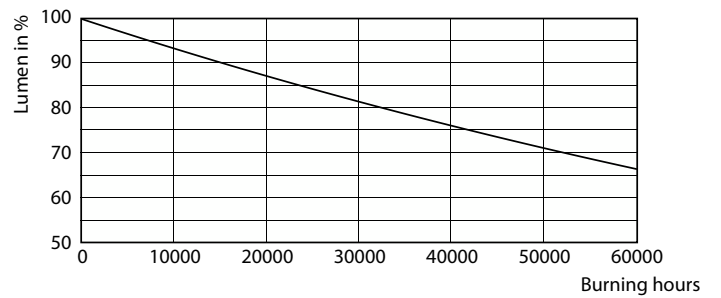

Product data

General information	
Cap-Base	G5 [G5]
EU RoHS compliant	Yes
Nominal Lifetime (Nom)	50000 h
Switching Cycle	200000X
Technical Type	36-80W
Flux measurement reference	Sphere

Light technical	
Color Code	840 [CCT of 4000K]
Beam Angle (Nom)	200 °
Luminous Flux (Nom)	5600 lm
Color Designation	Cool White (CW)
Correlated Color Temperature (Nom)	4000 K
Luminous Efficacy (rated) (Nom)	155.00 lm/W
Color Consistency	<6
Color Rendering Index (Nom)	80

LEDtube MAS 36W G5 5600lm 840

MASTER LEDtube Mains T5

Photometric data

LEDtube MAS 36W G5 5600lm

Lifetime

Life Expectancy Diagram

LEDtube 50K FailureRate-LED

LEDtube MAS 36W 50K LumenVsTc