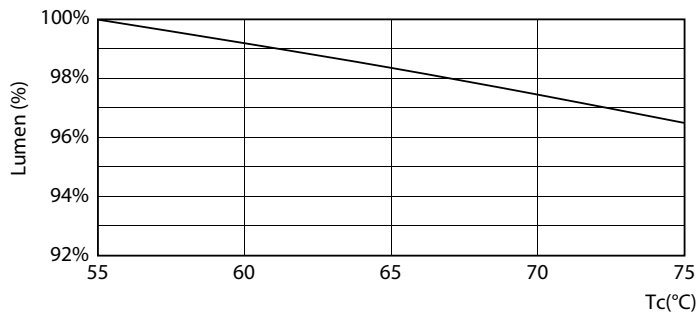

LEDtube MAS 36W G5 5600lm 840

MASTER LEDtube Mains T5

Photometric data

LEDtube MAS 36W G5 5600lm

Lifetime

Life Expectancy Diagram

LEDtube 50K FailureRate-LED

LEDtube MAS 36W 50K LumenVsTc