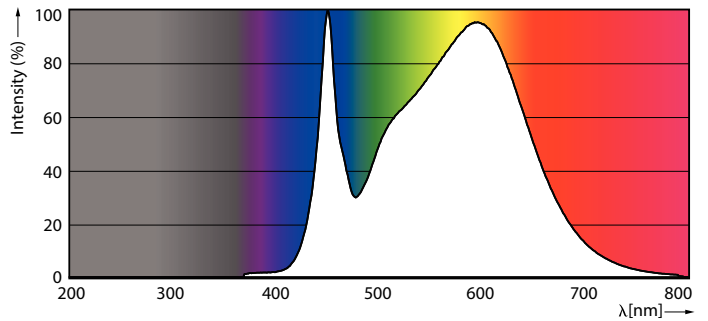

LEDtube MAS 36W G5 5600lm 840