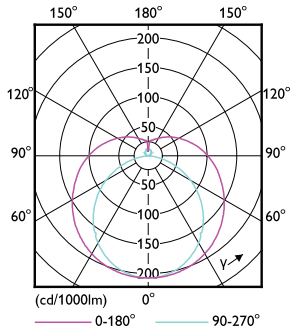

MASTER LEDtube Mains T5

Photometric data

LEDtube MAS 36W G5 5600lm