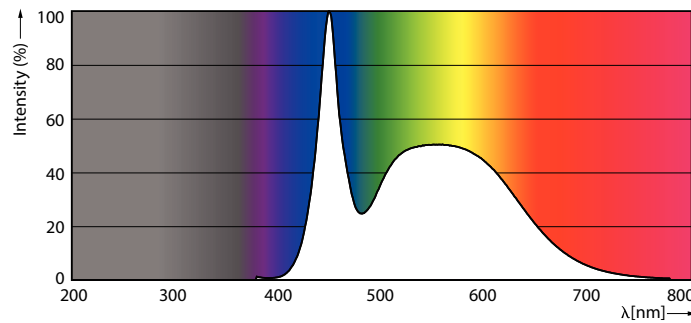

Photometric data

LEDtube ECO 16W G13 1600lm 865

LEDtube ECO 16W G13 1600lm 865