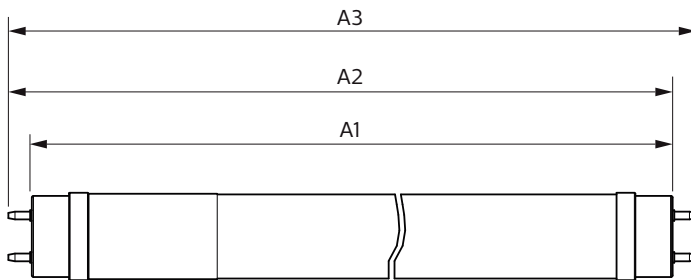

Product data

General information		Temperature	
Cap-Base	G13 [Medium Bi-Pin Fluorescent]	Lamp Current (Nom)	130 mA
EU RoHS compliant	Yes	Starting Time (Nom)	0.5 s
Nominal Lifetime (Nom)	15000 h	Warm Up Time to 60% Light (Nom)	0.5 s
Switching Cycle	50000X	Power Factor (Nom)	0.5
Voltage (Nom)		220-240 V	
Light technical		Controls and dimming	
Color Code	865 [CCT of 6500K]	Dimmable	No
Beam Angle (Nom)	240 °	Mechanical and housing	
Luminous Flux (Nom)	1600 lm	Product Length	1200 mm
Color Designation	Cool Daylight	Bulb Shape	Tube, double-ended
Correlated Color Temperature (Nom)	6500 K	Approval and application	
Luminous Efficacy (rated) (Nom)	100.00 lm/W	Energy Saving Product	Yes
Color Consistency	<6		
Color Rendering Index (Nom)	80		
LLMF At End Of Nominal Lifetime (Nom)	70 %		
Operating and electrical			
Input Frequency	50 to 60 Hz		
Power (Nom)	16 W		
Lamp Current (Max)	130 mA		
Lamp Current (Min)	130 mA		

Ecofit Ledtubes T8

Approval Marks	RoHS compliance KEMA Keur certificate
Energy Consumption kWh/1000 h	16 kWh
Product data	
Full product code	871951427064000
Order product name	Ledtube DE 1200mm 16W 865 T8 G13 KSA
EAN/UPC - Product	8719514270640

Order code	929002454608
Numerator - Quantity Per Pack	1
Numerator - Packs per outer box	20
Material Nr. (12NC)	929002454608
Net Weight (Piece)	0.180 kg

Dimensional drawing

Product	D1	D2	A1	A2	A3
Ledtube DE 1200mm 16W 865 T8 G13 KSA	25.7 mm	28 mm	1198 mm	1205 mm	1212 mm