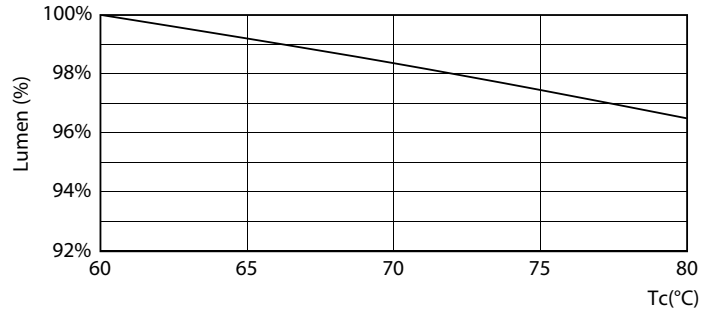

LEDtube ECO 8W 15K LumenVsTc

Ecofit Ledtubes T8

Lifetime