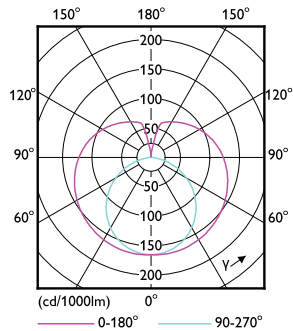

Photometric data

LEDtube ECO 16W G13 1600lm

LEDtube ECO 16W G13 1600lm 865