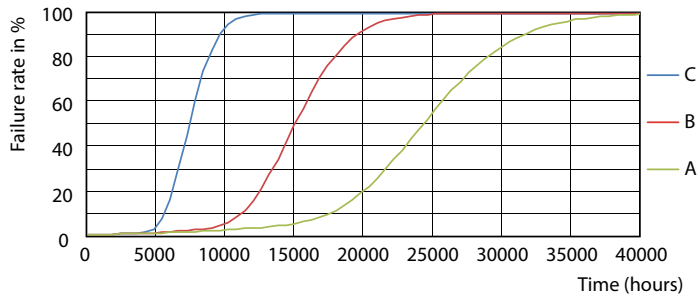

Ecofit Ledtubes T8

Lifetime