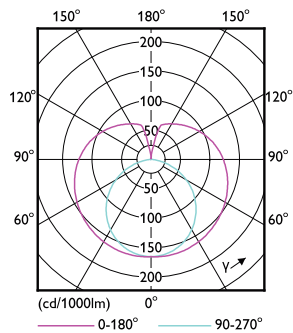

Product data

General information	
Cap-Base	G13 [Medium Bi-Pin Fluorescent]
EU RoHS compliant	Yes
Nominal Lifetime (Nom)	15000 h
Switching Cycle	50000X
Light technical	
Color Code	840 [CCT of 4000K]
Beam Angle (Nom)	240 °
Luminous Flux (Nom)	1600 lm
Color Designation	Cool White (CW)
Correlated Color Temperature (Nom)	4000 K
Luminous Efficacy (rated) (Nom)	100.00 lm/W
Color Consistency	<6
Color Rendering Index (Nom)	80
LLMF At End Of Nominal Lifetime (Nom)	70 %
Operating and electrical	
Input Frequency	50 to 60 Hz
Power (Nom)	16 W
Lamp Current (Max)	130 mA
Lamp Current (Min)	130 mA

Product	D1	D2	A1	A2	A3
Ledtube DE 1200mm 16W 840 T8 G13 KSA	25.7 mm	28 mm	1198 mm	1205 mm	1212 mm

Photometric data

LEDtube ECO 16W G13 1600lm 840

LEDtube ECO 16W G13 1600lm

LEDtube ECO 8W G13 800lm 840

Ecofit Ledtubes T8