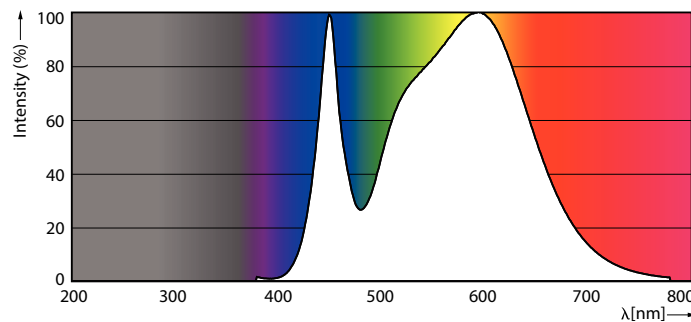

LEDtube ECO 8W G13 800lm 840