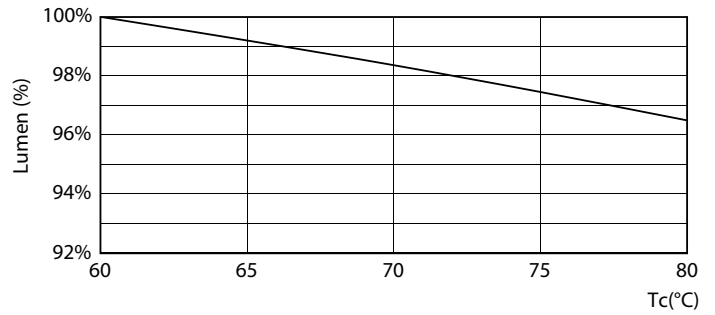

LEDtube ECO 8W 15K LumenVsTc

Ecofit Ledtubes T8

Lifetime