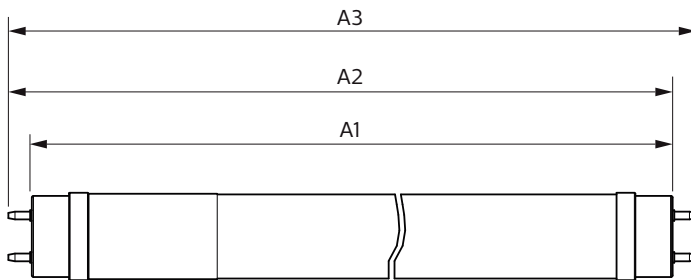

Ecofit Ledtubes T8

Approval Marks	RoHS compliance KEMA Keur certificate
Energy Consumption kWh/1000 h	16 kWh
Product data	
Full product code	871951427062600
Order product name	Ledtube DE 1200mm 16W 840 T8 G13 KSA
EAN/UPC - Product	8719514270626

Order code	929002454508
Numerator - Quantity Per Pack	1
Numerator - Packs per outer box	20
Material Nr. (12NC)	929002454508
Net Weight (Piece)	0.175 kg

Dimensional drawing

Ledtube DE 1200mm 16W 840 T8 G13 KSA

Product	D1	D2	A1	A2	A3
Ledtube DE 1200mm 16W 840 T8 G13 KSA	25.7 mm	28 mm	1198 mm	1205 mm	1212 mm