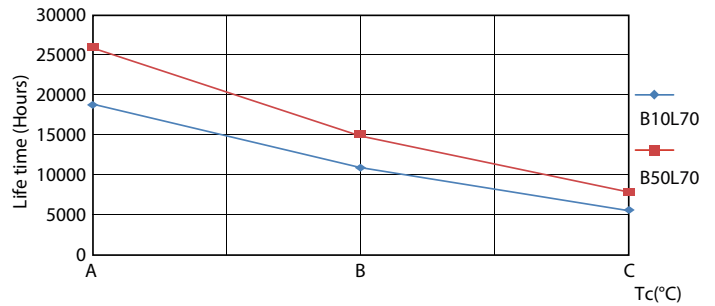

LEDtube 15K LifetimeVsTc