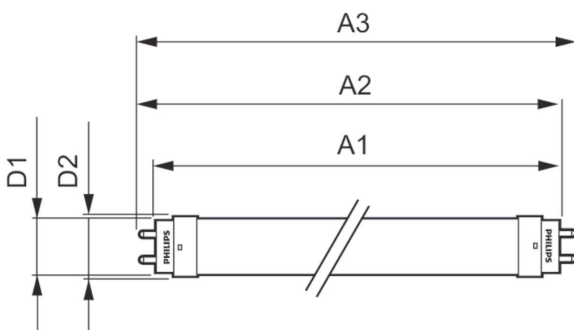

Lamp Current (Nom)	204 mA
Starting Time (Nom)	0.5 s
Warm Up Time to 60% Light (Nom)	0.5 s
Power Factor (Nom)	0.5
Voltage (Nom)	220-240 V
Temperature	
T-Ambient (Max)	45 °C
T-Ambient (Min)	-20 °C
T-Storage (Max)	65 °C
T-Storage (Min)	-40 °C
T-Case Maximum (Nom)	60 °C
Controls and dimming	
Dimmable	No
Mechanical and housing	
Bulb Finish	Frosted
Bulb Material	Glass
Product Length	1500 mm
Bulb Shape	Tube, single-ended

Product data

Full product code	871951426612400
-------------------	-----------------

Order product name	Ecofit LEDtube 1500mm HO 23W 840 T8
EAN/UPC - Product	8719514266124
Order code	929002446302
Numerator - Quantity Per Pack	1
Numerator - Packs per outer box	20
Material Nr. (12NC)	929002446302
Net Weight (Piece)	0.310 kg

Dimensional drawing

Ecofit LEDtube 1500mm HO 23W 840 T8

Product	D1	D2	A1	A2	A3
Ecofit LEDtube 1500mm HO 23W 840 T8	25.7 mm	28 mm	1498.5 mm	1505.9 mm	1513 mm

Photometric data

LEDtube ECO 23W G13 2300lm 840