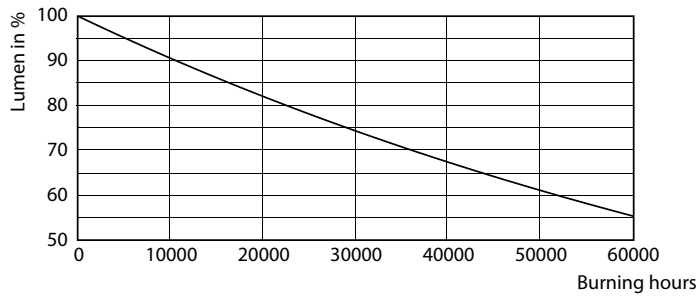

Ecofit Ledtubes T8

Lifetime

Lumen Maintenance Diagram