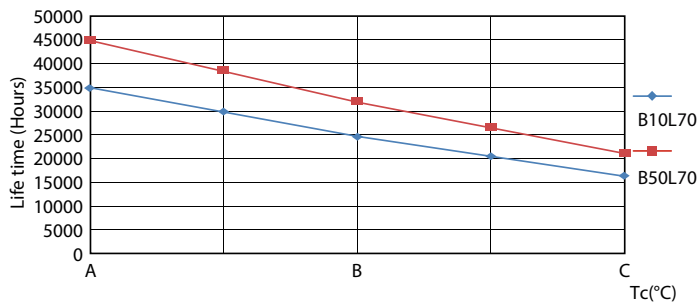

Product data

General information	
Cap-Base	G13 [Medium Bi-Pin Fluorescent]
EU RoHS compliant	Yes
Nominal Lifetime (Nom)	30000 h
Switching Cycle	50000X
Technical Type	23-54W
Flux measurement reference	Sphere
Light technical	
Color Code	840 [CCT of 4000K]
Beam Angle (Nom)	240 °
Luminous Flux (Nom)	2300 lm
Color Designation	Cool White (CW)
Correlated Color Temperature (Nom)	4000 K
Luminous Efficacy (rated) (Nom)	100.00 lm/W
Color Consistency	<6
Color Rendering Index (Nom)	80
LLMF At End Of Nominal Lifetime (Nom)	70 %
Operating and electrical	
Input Frequency	50 to 60 Hz
Power (Nom)	23 W

LEDtube 9W G13 900lm 2

Ecofit Ledtubes T8

Photometric data

LEDtube 23W G13 2300lm 840

Lifetime

Life Expectancy Diagram

LEDtube 30K LifetimeVsTc

LEDtube 30K FailureRate