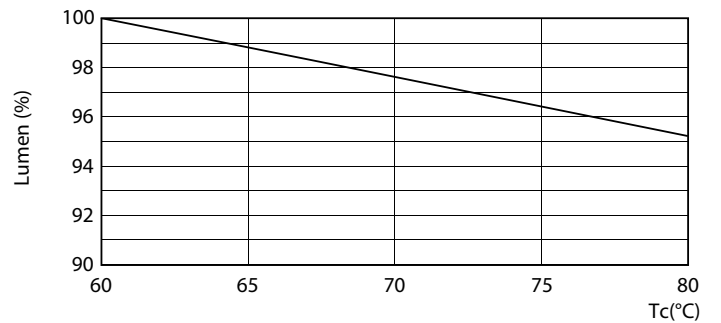

LEDtube 9W G13 900lm 2

Ecofit Ledtubes T8

Photometric data

LEDtube 23W G13 2300lm 840

Lifetime

Life Expectancy Diagram

LEDtube 30K LifetimeVsTc

LEDtube 30K FailureRate