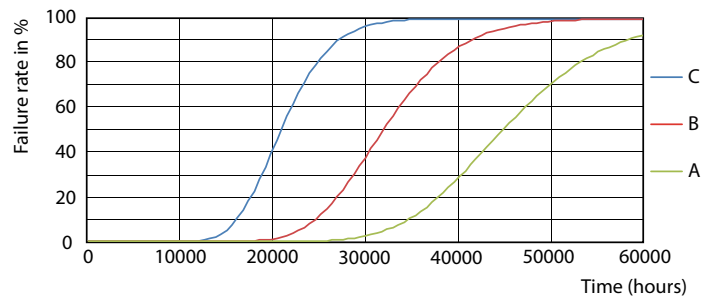

LEDtube 9W G13 900lm 2

Ecofit Ledtubes T8

Photometric data

LEDtube 23W G13 2300lm 840

Lifetime

Life Expectancy Diagram

LEDtube 30K LifetimeVsTc

LEDtube 30K FailureRate