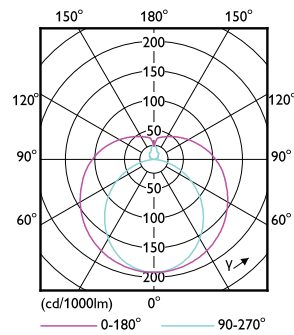

Product data

General information	
Cap-Base	G13 [Medium Bi-Pin Fluorescent]
EU RoHS compliant	Yes
Nominal Lifetime (Nom)	30000 h
Switching Cycle	50000X
Technical Type	23-54W
Flux measurement reference	Sphere
Light technical	
Color Code	840 [CCT of 4000K]
Beam Angle (Nom)	240 °
Luminous Flux (Nom)	2300 lm
Color Designation	Cool White (CW)
Correlated Color Temperature (Nom)	4000 K
Luminous Efficacy (rated) (Nom)	100.00 lm/W
Color Consistency	<6
Color Rendering Index (Nom)	80
LLMF At End Of Nominal Lifetime (Nom)	70 %
Operating and electrical	
Input Frequency	50 to 60 Hz
Power (Nom)	23 W

Dimensional drawing

Ecofit LEDtube 1500mm HO 23W 840 T8

Product	D1	D2	A1	A2	A3
Ecofit LEDtube 1500mm HO 23W 840 T8	25.7 mm	28 mm	1498.5 mm	1505.9 mm	1513 mm

Photometric data

LEDtube ECO 23W G13 2300lm 840