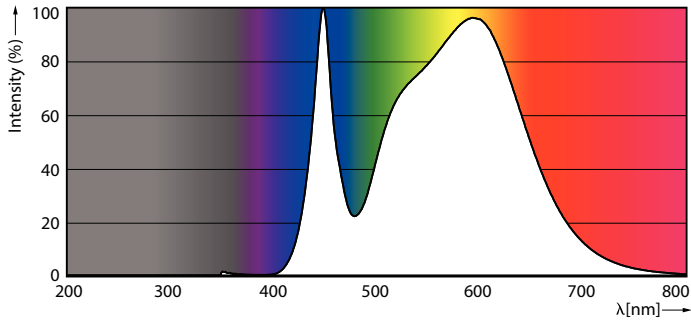

Ecofit Ledtubes T8

Photometric data

LEDtube 23W G13 2300lm 840