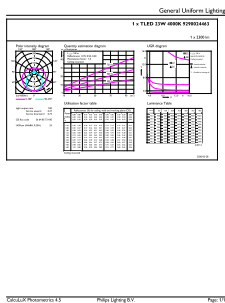

Product data

General information	
Cap-Base	G13 [Medium Bi-Pin Fluorescent]
EU RoHS compliant	Yes
Nominal Lifetime (Nom)	30000 h
Switching Cycle	50000X
Technical Type	23-54W
Flux measurement reference	Sphere
Light technical	
Color Code	840 [CCT of 4000K]
Beam Angle (Nom)	240 °
Luminous Flux (Nom)	2300 lm
Color Designation	Cool White (CW)
Correlated Color Temperature (Nom)	4000 K
Luminous Efficacy (rated) (Nom)	100.00 lm/W
Color Consistency	<6
Color Rendering Index (Nom)	80
LLMF At End Of Nominal Lifetime (Nom)	70 %
Operating and electrical	
Input Frequency	50 to 60 Hz
Power (Nom)	23 W

Product data

Full product code	871951426612400
-------------------	-----------------

Order product name	Ecofit LEDtube 1500mm HO 23W 840 T8
EAN/UPC - Product	8719514266124
Order code	929002446302
Numerator - Quantity Per Pack	1
Numerator - Packs per outer box	20
Material Nr. (12NC)	929002446302
Net Weight (Piece)	0.310 kg

Dimensional drawing

Ecofit LEDtube 1500mm HO 23W 840 T8

Product	D1	D2	A1	A2	A3
Ecofit LEDtube 1500mm HO 23W 840 T8	25.7 mm	28 mm	1498.5 mm	1505.9 mm	1513 mm

Photometric data

LEDtube ECO 23W G13 2300lm 840