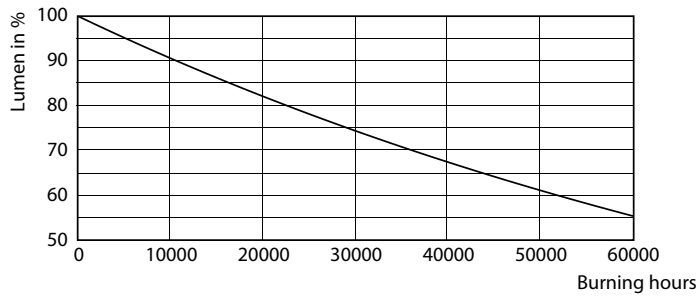

Ecofit Ledtubes T8

Lifetime

Lumen Maintenance Diagram