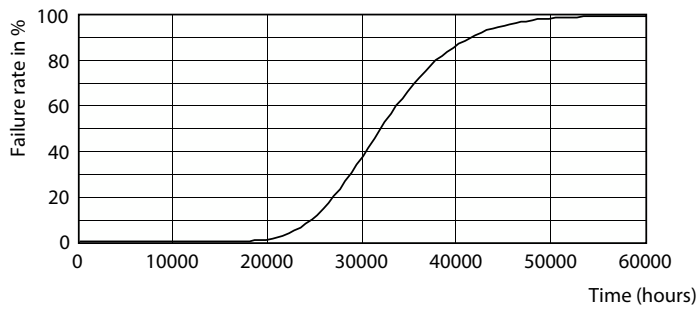

Lifetime

Life Expectancy Diagram