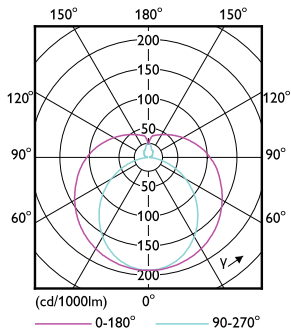

Product data

General information		Starting Time (Nom)	
Cap-Base	G13 [Medium Bi-Pin Fluorescent]		0.5 s
EU RoHS compliant	Yes	Warm Up Time to 60% Light (Nom)	0.5 s
Nominal Lifetime (Nom)	30000 h	Power Factor (Nom)	0.5
Switching Cycle	50000X	Voltage (Nom)	220-240 V
Flux measurement reference	Sphere		
Light technical		Temperature	
Color Code	840 [CCT of 4000K]	T-Ambient (Max)	45 °C
Beam Angle (Nom)	240 °	T-Ambient (Min)	-20 °C
Luminous Flux (Nom)	900 lm	T-Storage (Max)	65 °C
Color Designation	Cool White (CW)	T-Storage (Min)	-40 °C
Correlated Color Temperature (Nom)	4000 K	T-Case Maximum (Nom)	55 °C
Luminous Efficacy (rated) (Nom)	100.00 lm/W		
Color Consistency	<6	Controls and dimming	
Color Rendering Index (Nom)	80	Dimmable	No
LLMF At End Of Nominal Lifetime (Nom)	70 %		
Operating and electrical		Mechanical and housing	
Input Frequency	50 to 60 Hz	Bulb Finish	Frosted
Power (Nom)	9 W	Bulb Material	Glass
Lamp Current (Nom)	78 mA	Product Length	600 mm
		Bulb Shape	Tube, single-ended

Product data

Full product code	871951433627800
-------------------	-----------------

Order product name	Ecofit LEDtube 600mm HO 9W 840 T8 S
EAN/UPC - Product	8719514336278
Order code	929002445731
Numerator - Quantity Per Pack	1
Numerator - Packs per outer box	20
Material Nr. (12NC)	929002445731
Net Weight (Piece)	0.108 kg

Dimensional drawing

Ecofit LEDtube 600mm HO 9W 840 T8 S

Product	D1	D2	A1	A2	A3
Ecofit LEDtube 600mm HO 9W 840 T8 S	25.7 mm	28 mm	588.5 mm	595.5 mm	602.5 mm

Photometric data

LEDtube 9W G13 900lm 2

LEDtube ECO 9W G13 900lm 840