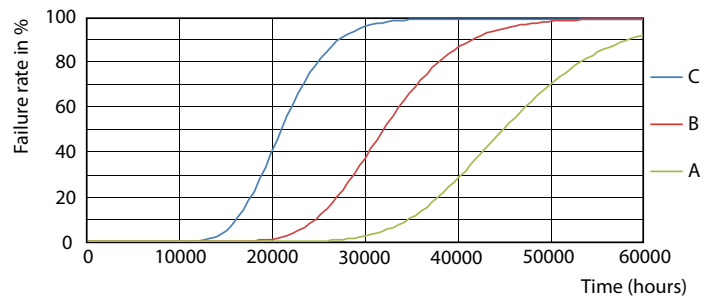

Lifetime

Life Expectancy Diagram