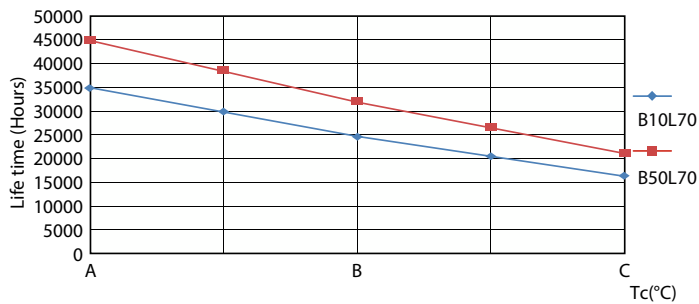

Product data

General information		Starting Time (Nom)	
Cap-Base	G13 [Medium Bi-Pin Fluorescent]		0.5 s
EU RoHS compliant	Yes	Warm Up Time to 60% Light (Nom)	0.5 s
Nominal Lifetime (Nom)	30000 h	Power Factor (Nom)	0.5
Switching Cycle	50000X	Voltage (Nom)	220-240 V
Flux measurement reference	Sphere		
Light technical		Temperature	
Color Code	840 [CCT of 4000K]	T-Ambient (Max)	45 °C
Beam Angle (Nom)	240 °	T-Ambient (Min)	-20 °C
Luminous Flux (Nom)	900 lm	T-Storage (Max)	65 °C
Color Designation	Cool White (CW)	T-Storage (Min)	-40 °C
Correlated Color Temperature (Nom)	4000 K	T-Case Maximum (Nom)	55 °C
Luminous Efficacy (rated) (Nom)	100.00 lm/W		
Color Consistency	<6	Controls and dimming	
Color Rendering Index (Nom)	80	Dimmable	No
LLMF At End Of Nominal Lifetime (Nom)	70 %		
Operating and electrical		Mechanical and housing	
Input Frequency	50 to 60 Hz	Bulb Finish	Frosted
Power (Nom)	9 W	Bulb Material	Glass
Lamp Current (Nom)	78 mA	Product Length	600 mm
		Bulb Shape	Tube, single-ended

Ecofit Ledtubes T8

Photometric data

LEDtube 9W G13 900lm 840

Lifetime

Life Expectancy Diagram

LEDtube 30K LifetimeVsTc

LEDtube 30K FailureRate

LEDtube 9W 30K LumenVsTc