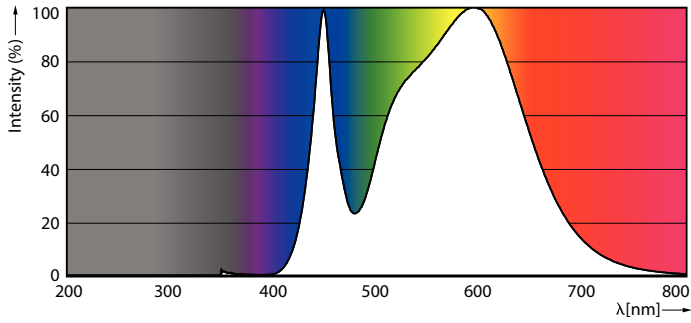

Product data

General information		Starting Time (Nom)	
Cap-Base	G13 [Medium Bi-Pin Fluorescent]		0.5 s
EU RoHS compliant	Yes	Warm Up Time to 60% Light (Nom)	0.5 s
Nominal Lifetime (Nom)	30000 h	Power Factor (Nom)	0.5
Switching Cycle	50000X	Voltage (Nom)	220-240 V
Flux measurement reference	Sphere		
Light technical		Temperature	
Color Code	840 [CCT of 4000K]	T-Ambient (Max)	45 °C
Beam Angle (Nom)	240 °	T-Ambient (Min)	-20 °C
Luminous Flux (Nom)	900 lm	T-Storage (Max)	65 °C
Color Designation	Cool White (CW)	T-Storage (Min)	-40 °C
Correlated Color Temperature (Nom)	4000 K	T-Case Maximum (Nom)	55 °C
Luminous Efficacy (rated) (Nom)	100.00 lm/W		
Color Consistency	<6	Controls and dimming	
Color Rendering Index (Nom)	80	Dimmable	No
LLMF At End Of Nominal Lifetime (Nom)	70 %		
Operating and electrical		Mechanical and housing	
Input Frequency	50 to 60 Hz	Bulb Finish	Frosted
Power (Nom)	9 W	Bulb Material	Glass
Lamp Current (Nom)	78 mA	Product Length	600 mm
		Bulb Shape	Tube, single-ended

Dimensional drawing

Ecofit LEDtube 600mm HO 9W 840 T8 S

Product	D1	D2	A1	A2	A3
Ecofit LEDtube 600mm HO 9W 840 T8 S	25.7 mm	28 mm	588.5 mm	595.5 mm	602.5 mm

Photometric data

LEDtube 9W G13 900lm 2

LEDtube ECO 9W G13 900lm 840

Ecofit Ledtubes T8

Photometric data

LEDtube 9W G13 900lm 840

Lifetime

Life Expectancy Diagram

LEDtube 30K LifetimeVsTc

LEDtube 30K FailureRate

LEDtube 9W 30K LumenVsTc