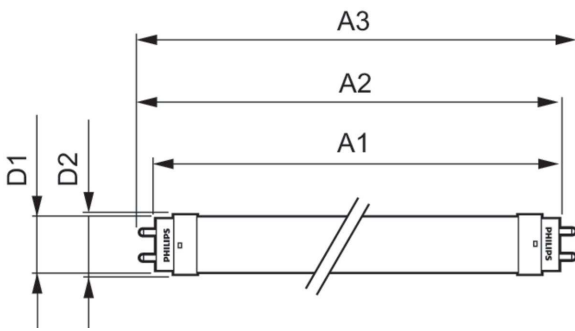

Product data

General information		Starting Time (Nom)	
Cap-Base	G13 [Medium Bi-Pin Fluorescent]		0.5 s
EU RoHS compliant	Yes	Warm Up Time to 60% Light (Nom)	0.5 s
Nominal Lifetime (Nom)	30000 h	Power Factor (Nom)	0.5
Switching Cycle	50000X	Voltage (Nom)	220-240 V
Flux measurement reference	Sphere		
Light technical		Temperature	
Color Code	840 [CCT of 4000K]	T-Ambient (Max)	45 °C
Beam Angle (Nom)	240 °	T-Ambient (Min)	-20 °C
Luminous Flux (Nom)	900 lm	T-Storage (Max)	65 °C
Color Designation	Cool White (CW)	T-Storage (Min)	-40 °C
Correlated Color Temperature (Nom)	4000 K	T-Case Maximum (Nom)	55 °C
Luminous Efficacy (rated) (Nom)	100.00 lm/W		
Color Consistency	<6	Controls and dimming	
Color Rendering Index (Nom)	80	Dimmable	No
LLMF At End Of Nominal Lifetime (Nom)	70 %		
Operating and electrical		Mechanical and housing	
Input Frequency	50 to 60 Hz	Bulb Finish	Frosted
Power (Nom)	9 W	Bulb Material	Glass
Lamp Current (Nom)	78 mA	Product Length	600 mm
		Bulb Shape	Tube, single-ended

Product data

Full product code	871951433627800
-------------------	-----------------

Order product name	Ecofit LEDtube 600mm HO 9W 840 T8 S
EAN/UPC - Product	8719514336278
Order code	929002445731
Numerator - Quantity Per Pack	1
Numerator - Packs per outer box	20
Material Nr. (12NC)	929002445731
Net Weight (Piece)	0.108 kg

Dimensional drawing

Ecofit LEDtube 600mm HO 9W 840 T8 S

Product	D1	D2	A1	A2	A3
Ecofit LEDtube 600mm HO 9W 840 T8 S	25.7 mm	28 mm	588.5 mm	595.5 mm	602.5 mm

Photometric data

LEDtube 9W G13 900lm 2

LEDtube ECO 9W G13 900lm 840