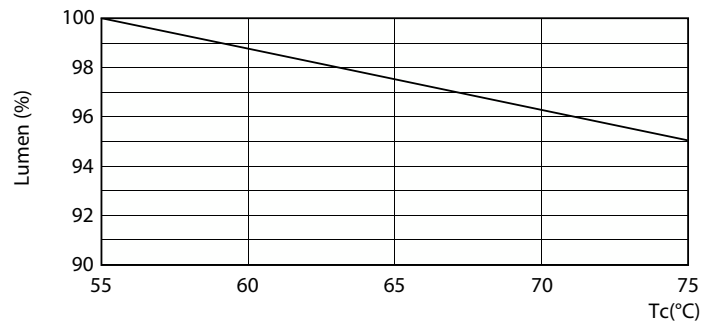

Product data

General information		Starting Time (Nom)	
Cap-Base	G13 [Medium Bi-Pin Fluorescent]		0.5 s
EU RoHS compliant	Yes	Warm Up Time to 60% Light (Nom)	0.5 s
Nominal Lifetime (Nom)	30000 h	Power Factor (Nom)	0.5
Switching Cycle	50000X	Voltage (Nom)	220-240 V
Flux measurement reference	Sphere		
Light technical		Temperature	
Color Code	840 [CCT of 4000K]	T-Ambient (Max)	45 °C
Beam Angle (Nom)	240 °	T-Ambient (Min)	-20 °C
Luminous Flux (Nom)	900 lm	T-Storage (Max)	65 °C
Color Designation	Cool White (CW)	T-Storage (Min)	-40 °C
Correlated Color Temperature (Nom)	4000 K	T-Case Maximum (Nom)	55 °C
Luminous Efficacy (rated) (Nom)	100.00 lm/W		
Color Consistency	<6	Controls and dimming	
Color Rendering Index (Nom)	80	Dimmable	No
LLMF At End Of Nominal Lifetime (Nom)	70 %		
Operating and electrical		Mechanical and housing	
Input Frequency	50 to 60 Hz	Bulb Finish	Frosted
Power (Nom)	9 W	Bulb Material	Glass
Lamp Current (Nom)	78 mA	Product Length	600 mm
		Bulb Shape	Tube, single-ended

Ecofit Ledtubes T8

Photometric data

LEDtube 9W G13 900lm 840

Lifetime

Life Expectancy Diagram

LEDtube 30K LifetimeVsTc

LEDtube 30K FailureRate

LEDtube 9W 30K LumenVsTc