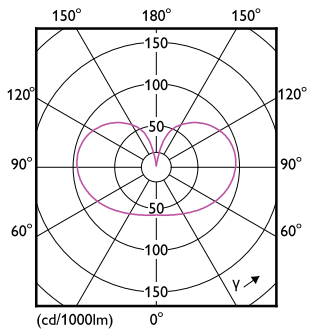

Product data

General information	
Cap-Base	E27 [E27]
EU RoHS compliant	Yes
Nominal Lifetime (Nom)	15000 h
Switching Cycle	20000X
Technical Type	7.5;3;1.6-60-30-16W
Flux measurement reference	Sphere
Light technical	
Color Code	827/825/822 [CCT of 2700K/2500K/2200K]
Luminous Flux (Nom)	806-320-150 lm
Color Designation	Warm/Extra Warm/Very Warm
Correlated Color Temperature (Nom)	2700 2500 2200 K
Luminous Efficacy (rated) (Nom)	107.00 lm/W
Color Consistency	<6
Color Rendering Index (Nom)	80
LLMF At End Of Nominal Lifetime (Nom)	70 %
Operating and electrical	
Input Frequency	50 to 60 Hz

Power (Nom)	7.5 3 1.6 W
Lamp Current (Nom)	43 mA
Starting Time (Nom)	0.5 s
Warm Up Time to 60% Light (Nom)	0.5 s
Power Factor (Nom)	0.5
Voltage (Nom)	220-240 V
Temperature	
T-Case Maximum (Nom)	65 °C
Controls and dimming	
Dimmable	No
Mechanical and housing	
Bulb Finish	Frosted
Bulb Shape	A60 [A 60mm]
Approval and application	
Energy Efficiency Class	F
Energy Consumption kWh/1000 h	8 kWh

SceneSwitch LEDbulbs

EPREL Registration Number	739282
Product data	
Full product code	871951426396301
Order product name	LEDclassic SSW 60W A60 E27WWFR ND 1PF/10
EAN/UPC - Product	8719514263963

Order code	929002445517
Numerator - Quantity Per Pack	1
Numerator - Packs per outer box	10
Material Nr. (12NC)	929002445517
Net Weight (Piece)	0.074 kg

Dimensional drawing

LEDclassic SSW 60W A60 E27WWFR ND 1PF/10

Product	D	C
LEDclassic SSW 60W A60 E27WWFR ND 1PF/10	60 mm	104 mm

Photometric data

LEDbulb SSW A60 7,5W E27 827 FR-LDD

LEDbulb SSW 7,5W A60 E27 827 FR-GUL