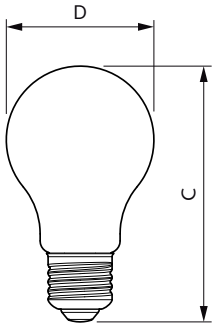

Product data

General information	
Cap-Base	E27 [E27]
EU RoHS compliant	Yes
Nominal Lifetime (Nom)	15000 h
Switching Cycle	20000X
Technical Type	7.5;3;1.6-60-30-16W
Flux measurement reference	Sphere
Light technical	
Color Code	827/825/822 [CCT of 2700K/2500K/2200K]
Luminous Flux (Nom)	806-320-150 lm
Color Designation	Warm/Extra Warm/Very Warm
Correlated Color Temperature (Nom)	2700 2500 2200 K
Luminous Efficacy (rated) (Nom)	107.00 lm/W
Color Consistency	<6
Color Rendering Index (Nom)	80
LLMF At End Of Nominal Lifetime (Nom)	70 %
Operating and electrical	
Input Frequency	50 to 60 Hz

Power (Nom)	7.5 3 1.6 W
Lamp Current (Nom)	43 mA
Starting Time (Nom)	0.5 s
Warm Up Time to 60% Light (Nom)	0.5 s
Power Factor (Nom)	0.5
Voltage (Nom)	220-240 V
Temperature	
T-Case Maximum (Nom)	65 °C
Controls and dimming	
Dimmable	No
Mechanical and housing	
Bulb Finish	Frosted
Bulb Shape	A60 [A 60mm]
Approval and application	
Energy Efficiency Class	F
Energy Consumption kWh/1000 h	8 kWh

Dimensional drawing

LEDclassic SSW 60W A60 E27WWFR ND 1PF/10

Product	D	C
LEDclassic SSW 60W A60 E27WWFR ND 1PF/10	60 mm	104 mm

Photometric data

LEDbulb SSW A60 7,5W E27 827 FR-LDD

LEDbulb SSW 7,5W A60 E27 827 FR-GUL