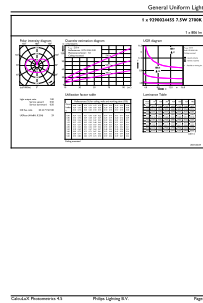

SceneSwitch LEDbulbs

EPREL Registration Number	739282
Product data	
Full product code	871951426396301
Order product name	LEDclassic SSW 60W A60 E27WWFR ND 1PF/10
EAN/UPC - Product	8719514263963

Order code	929002445517
Numerator - Quantity Per Pack	1
Numerator - Packs per outer box	10
Material Nr. (12NC)	929002445517
Net Weight (Piece)	0.074 kg

Dimensional drawing

LEDclassic SSW 60W A60 E27WWFR ND 1PF/10

Product	D	C
LEDclassic SSW 60W A60 E27WWFR ND 1PF/10	60 mm	104 mm

Photometric data

LEDbulb SSW A60 7,5W E27 827 FR-LDD

LEDbulb SSW 7,5W A60 E27 827 FR-GUL