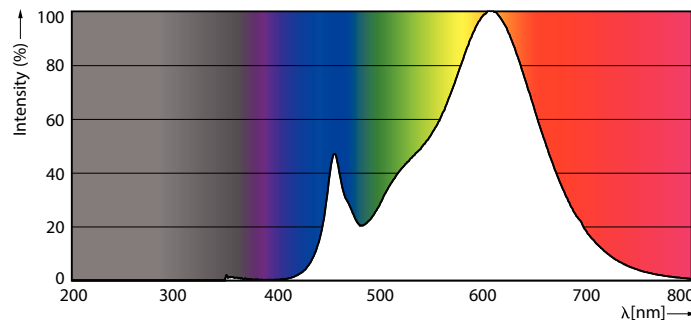

Product data

General information	
Cap-Base	E27 [E27]
EU RoHS compliant	Yes
Nominal Lifetime (Nom)	15000 h
Switching Cycle	20000X
Technical Type	7.5;3;1.6-60-30-16W
Flux measurement reference	Sphere
Light technical	
Color Code	827/825/822 [CCT of 2700K/2500K/2200K]
Luminous Flux (Nom)	806-320-150 lm
Color Designation	Warm/Extra Warm/Very Warm
Correlated Color Temperature (Nom)	2700 2500 2200 K
Luminous Efficacy (rated) (Nom)	107.00 lm/W
Color Consistency	<6
Color Rendering Index (Nom)	80
LLMF At End Of Nominal Lifetime (Nom)	70 %
Operating and electrical	
Input Frequency	50 to 60 Hz

SceneSwitch LEDbulbs

EPREL Registration Number	739282
Product data	
Full product code	871951426396301
Order product name	LEDclassic SSW 60W A60 E27WWFR ND 1PF/10
EAN/UPC - Product	8719514263963

Order code	929002445517
Numerator - Quantity Per Pack	1
Numerator - Packs per outer box	10
Material Nr. (12NC)	929002445517
Net Weight (Piece)	0.074 kg

Dimensional drawing

LEDclassic SSW 60W A60 E27WWFR ND 1PF/10

Product	D	C
LEDclassic SSW 60W A60 E27WWFR ND 1PF/10	60 mm	104 mm

Photometric data

LEDbulb SSW A60 7,5W E27 827 FR-LDD

LEDbulb SSW 7,5W A60 E27 827 FR-GUL