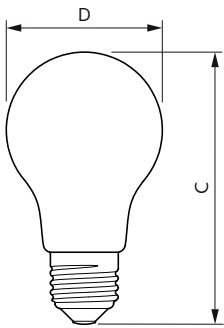

CorePro Glass LED bulbs

Bulb Shape	A60 [A 60mm]

Approval and application

Energy Efficiency Class	E
Energy Consumption kWh/1000 h	7 kWh
EPREL Registration Number	374882

Product data

Full product code	871951434647500
Order product name	CorePro LEDBulbND 7-60W E27 A60 830 FR G

EAN/UPC - Product	8719514346475
Order code	929002425092
Numerator - Quantity Per Pack	1
Numerator - Packs per outer box	10
Material Nr. (12NC)	929002425092
Net Weight (Piece)	0.030 kg

Dimensional drawing

CorePro LEDBulbND 7-60W E27 A60 830 FR G

Product	D	C
CorePro LEDBulbND 7-60W E27 A60 830 FR G	60 mm	106 mm