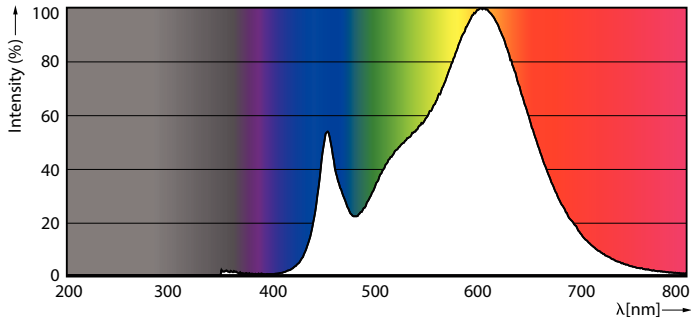

CorePro Glass LED bulbs

Photometric data

LEDbulb_4,5W_A60_E27_830_FR_1