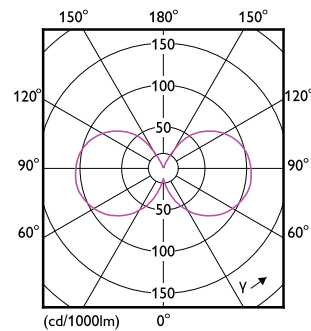

LEDbulb_A60_E27_806lm_FR