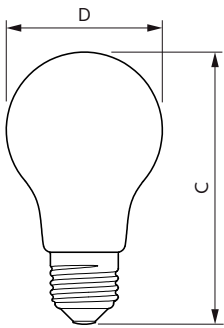

CorePro Glass LED bulbs

Bulb Shape	A60 [A 60mm]
Approval and application	
Energy Efficiency Class	F
Energy Consumption kWh/1000 h	5 kWh
EPREL Registration Number	374881
Product data	
Full product code	871951434702100
Order product name	CorePro LEDBulbND 4.5-40W E27 A60830 FRG

EAN/UPC - Product	8719514347021
Order code	929002424992
Numerator - Quantity Per Pack	1
Numerator - Packs per outer box	10
Material Nr. (12NC)	929002424992
Net Weight (Piece)	0.030 kg

Dimensional drawing

CorePro LEDBulbND 4.5-40W E27 A60830 FRG

Product	D	C
CorePro LEDBulbND 4.5-40W E27 A60830 FRG	60 mm	106 mm