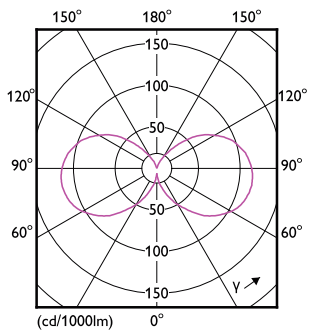

Photometric data

LEDbulb_A60_E27_470lm_FR

General Uniform Lighting

LEDbulb_4,5W_A60_E27_830_FR_1