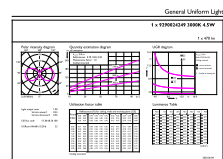

General Uniform Lighting

LEDbulb_4,5W_A60_E27_830_FR_1