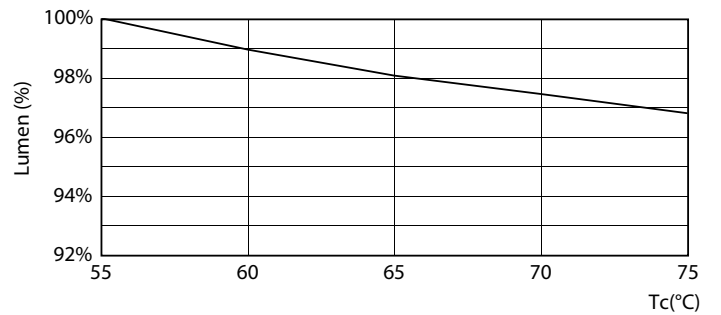

MASTER LEDtube Mains T5

Photometric data

LEDtube MAS 16,5W G5 2300lm 830

Lifetime

Life Expectancy Diagram

LEDtube MAS 1 26W 50K LifetimeVsTc-LED

LEDtube MAS 1 26W 50K FailureRate-LED

LEDtube MAS G3 20W 50K LumenVsTc-LMP