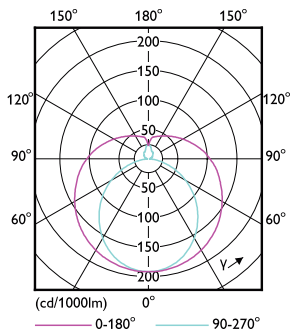

Product data

General information	
Cap-Base	G5 [G5]
EU RoHS compliant	Yes
Nominal Lifetime (Nom)	50000 h
Switching Cycle	200000X
Technical Type	20-35W
Flux measurement reference	Sphere

Light technical	
Color Code	830 [CCT of 3000K]
Beam Angle (Nom)	200 °
Luminous Flux (Nom)	2800 lm
Color Designation	White (WH)
Correlated Color Temperature (Nom)	3000 K
Luminous Efficacy (rated) (Nom)	140.00 lm/W
Color Consistency	<6
Color Rendering Index (Nom)	80

Energy Consumption kWh/1000 h	20 kWh
EPREL Registration Number	467354
Product data	
Full product code	871869978355600
Order product name	MASTER LEDtube 1500mm HE 20W 830 T5
EAN/UPC - Product	8718699783556
Order code	929002421208
Numerator - Quantity Per Pack	1
Numerator - Packs per outer box	10
Material Nr. (12NC)	929002421208
Net Weight (Piece)	0.176 kg

Dimensional drawing

MASTER LEDtube 1500mm HE 20W 830 T5

Product	D1	D2	A1	A2	A3
MASTER LEDtube 1500mm HE 20W 830 T5	15.8 mm	19 mm	1449 mm	1454.9 mm	1463.2 mm

Photometric data

LEDtube MAS 8W G5 1000lm

LEDtube MAS 20W G5 2800lm 830