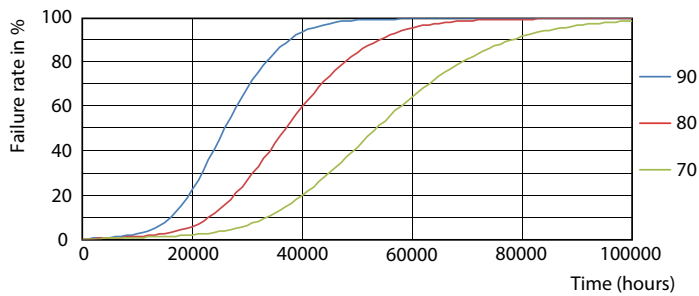

MASTER LEDtube Mains T5

Photometric data

LEDtube MAS 16,5W G5 2300lm 830

Lifetime

Life Expectancy Diagram

LEDtube MAS 1 26W 50K LifetimeVsTc-LED

LEDtube MAS 1 26W 50K FailureRate-LED

LEDtube MAS G3 20W 50K LumenVsTc-LMP