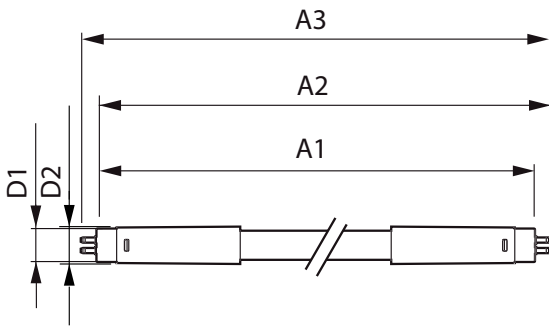

Product data

General information	
Cap-Base	G5 [G5]
EU RoHS compliant	Yes
Nominal Lifetime (Nom)	50000 h
Switching Cycle	200000X
Technical Type	20-35W
Flux measurement reference	Sphere

Light technical	
Color Code	830 [CCT of 3000K]
Beam Angle (Nom)	200 °
Luminous Flux (Nom)	2800 lm
Color Designation	White (WH)
Correlated Color Temperature (Nom)	3000 K
Luminous Efficacy (rated) (Nom)	140.00 lm/W
Color Consistency	<6
Color Rendering Index (Nom)	80

Temperature	
T-Ambient (Max)	45 °C
T-Ambient (Min)	-20 °C
T-Storage (Max)	65 °C
T-Storage (Min)	-40 °C

MASTER LEDtube Mains T5

T-Case Maximum (Nom)	75 °C
Controls and dimming	
Dimmable	No
Mechanical and housing	
Bulb Finish	Frosted
Bulb Material	Glass
Product Length	1500 mm
Bulb Shape	Tube, double-ended
Approval and application	
Energy Efficiency Class	D
Energy Saving Product	Yes
Approval Marks	RoHS compliance CE marking KEMA Keur certificate

Energy Consumption kWh/1000 h	20 kWh
EPREL Registration Number	467354
Product data	
Full product code	871869978355600
Order product name	MASTER LEDtube 1500mm HE 20W 830 T5
EAN/UPC - Product	8718699783556
Order code	929002421208
Numerator - Quantity Per Pack	1
Numerator - Packs per outer box	10
Material Nr. (12NC)	929002421208
Net Weight (Piece)	0.176 kg

Dimensional drawing

MASTER LEDtube 1500mm HE 20W 830 T5

Product	D1	D2	A1	A2	A3
MASTER LEDtube 1500mm HE 20W 830 T5	15.8 mm	19 mm	1449 mm	1454.9 mm	1463.2 mm

Photometric data

LEDtube MAS 8W G5 1000lm

LEDtube MAS 20W G5 2800lm 830