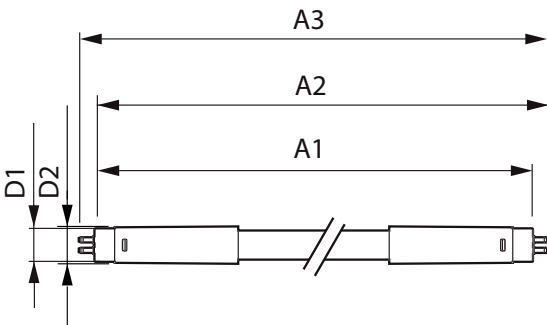

## Mechanical and housing

Bulb Finish	Frosted
Bulb Material	Glass
Product Length	1200 mm
Bulb Shape	Tube, double-ended

## Product data

Full product code	871869978351800
Order product name	MASTER LEDtube 1200mm HE 16.5W 840 T5
EAN/UPC - Product	8718699783518
Order code	929002421008
Numerator - Quantity Per Pack	1
Numerator - Packs per outer box	10
Material Nr. (12NC)	929002421008
Net Weight (Piece)	0.215 kg

## Dimensional drawing

MASTER LEDtube 1200mm HE 16.5W 840 T5

Product	D1	D2	A1	A2	A3
MASTER LEDtube 1200mm HE 16.5W 840 T5	15.8 mm	19 mm	1149 mm	1156.1 mm	1163.2 mm