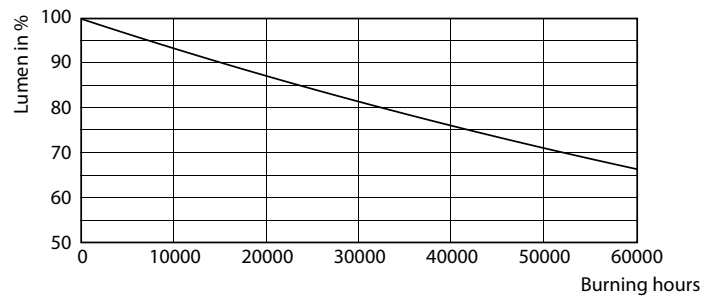

LEDtube 50K FailureRate-LED

Lumen Maintenance Diagram