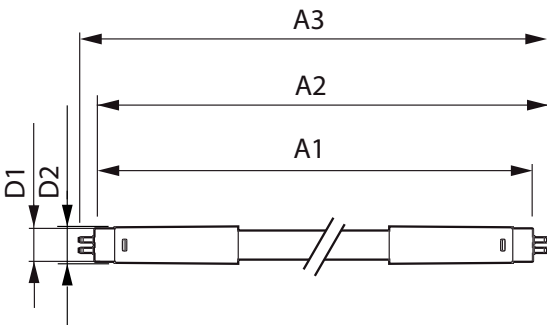

Bulb Finish Frosted
 Bulb Material Glass
 Product Length 1200 mm
 Bulb Shape Tube, double-ended

Approval and application

Energy Saving Product Yes
 Approval Marks RoHS compliance CE marking KEMA Keur certificate

Energy Consumption kWh/1000 h 17 kWh

Product data

Full product code 871869978349500
 Order product name MASTER LEDtube 1200mm HE 16.5W 830 T5
 EAN/UPC - Product 8718699783495
 Order code 929002420908
 Numerator - Quantity Per Pack 1
 Numerator - Packs per outer box 10
 Material Nr. (12NC) 929002420908
 Net Weight (Piece) 0.215 kg

Dimensional drawing

MASTER LEDtube 1200mm HE 16.5W 830 T5

Product	D1	D2	A1	A2	A3
MASTER LEDtube 1200mm HE 16.5W 830 T5	15.8 mm	19 mm	1149 mm	1156.1 mm	1163.2 mm

Photometric data

LEDtube MAS 16,5W G5 2300lm 830