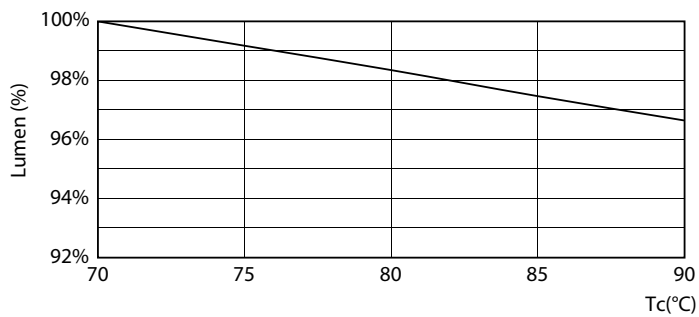

Product data

General information	
Cap-Base	G5 [G5]
EU RoHS compliant	Yes
Nominal Lifetime (Nom)	50000 h
Switching Cycle	200000X
Technical Type	16.5-28W

Light technical	
Color Code	830 [CCT of 3000K]
Beam Angle (Nom)	200 °
Luminous Flux (Nom)	2300 lm
Color Designation	White (WH)
Correlated Color Temperature (Nom)	3000 K
Luminous Efficacy (rated) (Nom)	139.00 lm/W
Color Consistency	<6
Color Rendering Index (Nom)	80
LLMF At End Of Nominal Lifetime (Nom)	70 %

LEDtube MAS 8W G5 1000lm

MASTER LEDtube Mains T5

Photometric data

LEDtube MAS 16,5W G5 2300lm 830

Lifetime

Life Expectancy Diagram

LEDtube 16,5W 50K LumenVsTc

LEDtube 50K FailureRate-LED