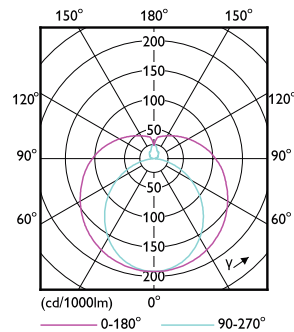

Bulb Finish Frosted
 Bulb Material Glass
 Product Length 1200 mm
 Bulb Shape Tube, double-ended

Approval and application

Energy Saving Product Yes
 Approval Marks RoHS compliance CE marking KEMA Keur certificate

Energy Consumption kWh/1000 h 17 kWh

Product data

Full product code 871869978349500
 Order product name MASTER LEDtube 1200mm HE 16.5W 830 T5
 EAN/UPC - Product 8718699783495
 Order code 929002420908
 Numerator - Quantity Per Pack 1
 Numerator - Packs per outer box 10
 Material Nr. (12NC) 929002420908
 Net Weight (Piece) 0.215 kg

Dimensional drawing

MASTER LEDtube 1200mm HE 16.5W 830 T5

Product	D1	D2	A1	A2	A3
MASTER LEDtube 1200mm HE 16.5W 830 T5	15.8 mm	19 mm	1149 mm	1156.1 mm	1163.2 mm

Photometric data

LEDtube MAS 16,5W G5 2300lm 830

LEDtube MAS 8W G5 1000lm

MASTER LEDtube Mains T5

Photometric data

LEDtube MAS 16,5W G5 2300lm 830

Lifetime

Life Expectancy Diagram

LEDtube 16,5W 50K LumenVsTc

LEDtube 50K FailureRate-LED