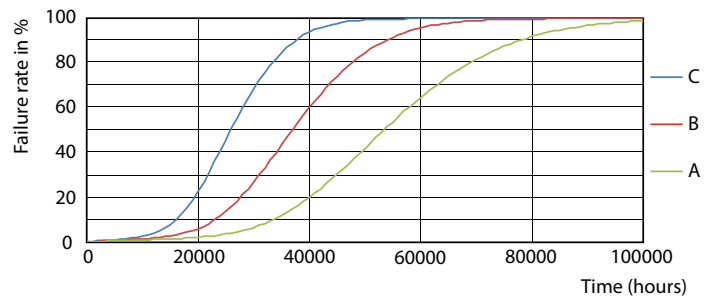

LEDtube MAS 8W G5 1000lm

MASTER LEDtube Mains T5

Photometric data

LEDtube MAS 16,5W G5 2300lm 830

Lifetime

Life Expectancy Diagram

LEDtube 16,5W 50K LumenVsTc

LEDtube 50K FailureRate-LED