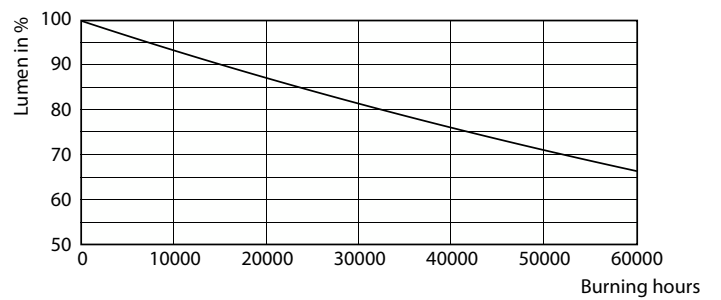

Product data

General information	
Cap-Base	G5 [G5]
EU RoHS compliant	Yes
Nominal Lifetime (Nom)	50000 h
Switching Cycle	200000X
Technical Type	16.5-28W

Light technical	
Color Code	830 [CCT of 3000K]
Beam Angle (Nom)	200 °
Luminous Flux (Nom)	2300 lm
Color Designation	White (WH)
Correlated Color Temperature (Nom)	3000 K
Luminous Efficacy (rated) (Nom)	139.00 lm/W
Color Consistency	<6
Color Rendering Index (Nom)	80
LLMF At End Of Nominal Lifetime (Nom)	70 %

LEDtube MAS 8W G5 1000lm

MASTER LEDtube Mains T5

Photometric data

LEDtube MAS 16,5W G5 2300lm 830

Lifetime

Life Expectancy Diagram

LEDtube 16,5W 50K LumenVsTc

LEDtube 50K FailureRate-LED