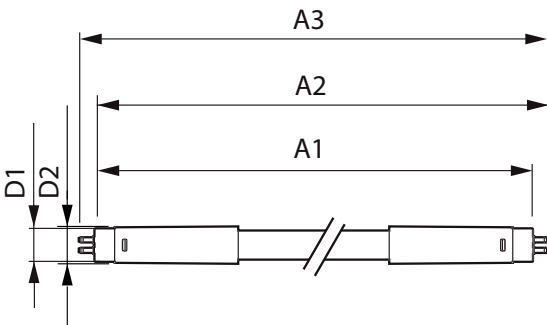

Bulb Finish	Frosted
Bulb Material	Glass
Product Length	600 mm
Bulb Shape	Tube, double-ended

Approval and application

Energy Saving Product	Yes
Approval Marks	RoHS compliance CE marking KEMA Keur certificate

Energy Consumption kWh/1000 h	8 kWh
-------------------------------	-------

Product data

Full product code	871869978347100
Order product name	MASTER LEDtube 600mm HE 8W 865 T5
EAN/UPC - Product	8718699783471
Order code	929002420808
Numerator - Quantity Per Pack	1
Numerator - Packs per outer box	10
Material Nr. (12NC)	929002420808
Net Weight (Piece)	0.250 kg

Dimensional drawing

MASTER LEDtube 600mm HE 8W 865 T5

Product	D1	D2	A1	A2	A3
MASTER LEDtube 600mm HE 8W 865 T5	15.8 mm	19 mm	549 mm	556.1 mm	563.2 mm

Photometric data

LEDtube MAS 8W G5 1000lm

LEDtube MAS 8W G5 1050lm 865