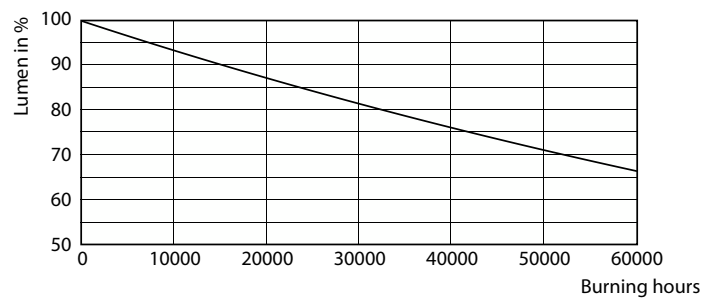

MASTER LEDtube Mains T5

Photometric data

LEDtube MAS 8W G5 1050lm 865

Lifetime

Life Expectancy Diagram

LEDtube 50K FailureRate-LED

LEDtube 8W 50K LumenVsTc

Lumen Maintenance Diagram