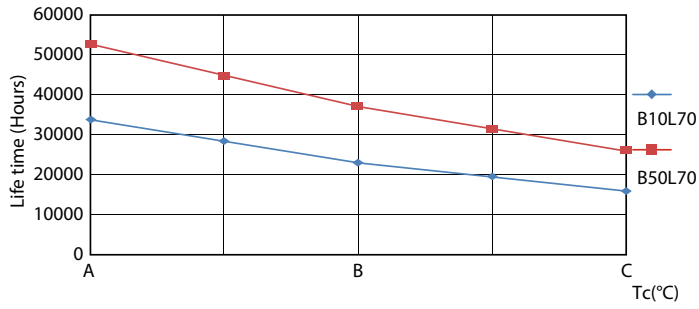

MASTER LEDtube Mains T5

Lifetime

LEDtube 50K LifetimeVsTc-LED