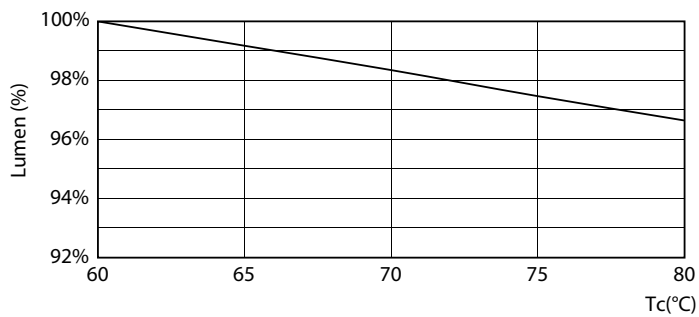

MASTER LEDtube Mains T5

Photometric data

LEDtube MAS 8W G5 1050lm 865

Lifetime

Life Expectancy Diagram

LEDtube 50K FailureRate-LED

LEDtube 8W 50K LumenVsTc

Lumen Maintenance Diagram