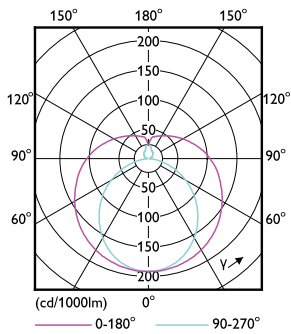

Bulb Finish	Frosted
Bulb Material	Glass
Product Length	600 mm
Bulb Shape	Tube, double-ended

Approval and application

Energy Saving Product	Yes
Approval Marks	RoHS compliance CE marking KEMA Keur certificate

Energy Consumption kWh/1000 h	8 kWh
-------------------------------	-------

Product data

Full product code	871869978347100
Order product name	MASTER LEDtube 600mm HE 8W 865 T5
EAN/UPC - Product	8718699783471
Order code	929002420808
Numerator - Quantity Per Pack	1
Numerator - Packs per outer box	10
Material Nr. (12NC)	929002420808
Net Weight (Piece)	0.250 kg

Dimensional drawing

MASTER LEDtube 600mm HE 8W 865 T5

Product	D1	D2	A1	A2	A3
MASTER LEDtube 600mm HE 8W 865 T5	15.8 mm	19 mm	549 mm	556.1 mm	563.2 mm

Photometric data

LEDtube MAS 8W G5 1000lm

LEDtube MAS 8W G5 1050lm 865