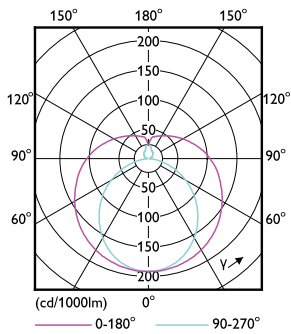

Energy Saving Product	Yes
Approval Marks	RoHS compliance CE marking KEMA Keur certificate

Energy Consumption kWh/1000 h	8 kWh
-------------------------------	-------

Product data

Full product code	871869978343300
Order product name	MASTER LEDtube 600mm HE 8W 830 T5
EAN/UPC - Product	8718699783433
Order code	929002420608
Numerator - Quantity Per Pack	1
Numerator - Packs per outer box	10
Material Nr. (12NC)	929002420608
Net Weight (Piece)	0.250 kg

Dimensional drawing

MASTER LEDtube 600mm HE 8W 830 T5

Product	D1	D2	A1	A2	A3
MASTER LEDtube 600mm HE 8W 830 T5	15.8 mm	19 mm	549 mm	556.1 mm	563.2 mm

Photometric data

LEDtube MAS 8W G5 1000lm

LEDtube MAS 8W G5 1000lm 830