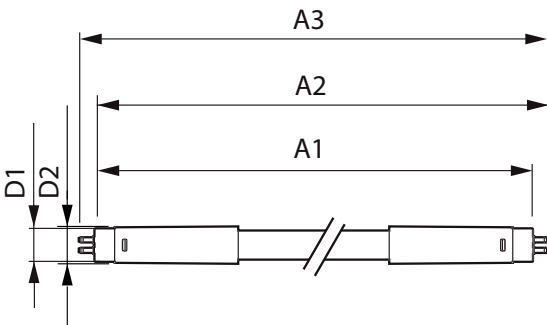

MASTER LEDtube Mains T5

Controls and dimming

Dimmable	No
----------	----

Mechanical and housing

Bulb Finish	Frosted
Bulb Material	Glass
Product Length	600 mm
Bulb Shape	Tube, double-ended

Approval and application

Energy Saving Product	Yes
Approval Marks	RoHS compliance CE marking KEMA Keur certificate

Energy Consumption kWh/1000 h	8 kWh
-------------------------------	-------

Product data

Full product code	871869978343300
Order product name	MASTER LEDtube 600mm HE 8W 830 T5
EAN/UPC - Product	8718699783433
Order code	929002420608
Numerator - Quantity Per Pack	1
Numerator - Packs per outer box	10
Material Nr. (12NC)	929002420608
Net Weight (Piece)	0.250 kg

Dimensional drawing

MASTER LEDtube 600mm HE 8W 830 T5

Product	D1	D2	A1	A2	A3
MASTER LEDtube 600mm HE 8W 830 T5	15.8 mm	19 mm	549 mm	556.1 mm	563.2 mm

Photometric data

LEDtube MAS 8W G5 1000lm

LEDtube MAS 8W G5 1000lm 830