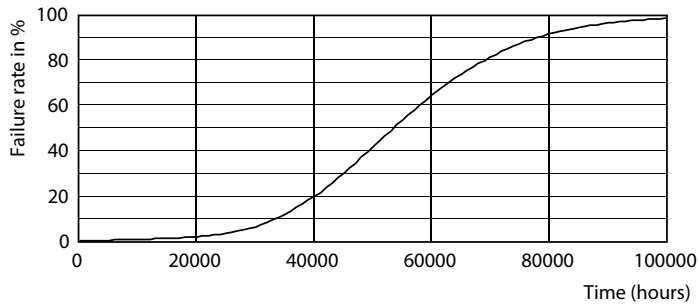

MASTER LEDtube Mains T5

Photometric data

© 2022 Philips Lighting B.V. Page 10

LEDtube MAS 8W G5 1000lm 830

Lifetime

Life Expectancy Diagram

LEDtube 8W 50K LumenVsTc

LEDtube 50K FailureRate-LED