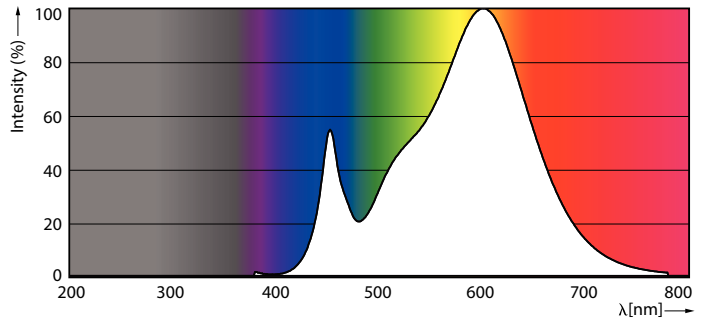

Product data

General information		Operating and electrical	
Cap-Base	G5 [G5]	Input Frequency	50 to 60 Hz
EU RoHS compliant	Yes	Power (Nom)	8 W
Nominal Lifetime (Nom)	50000 h	Lamp Current (Max)	90 mA
Switching Cycle	200000X	Lamp Current (Min)	35 mA
Technical Type	8-14W	Starting Time (Nom)	0.5 s
		Warm Up Time to 60% Light (Nom)	0.5 s
		Power Factor (Nom)	0.9
		Voltage (Nom)	100-240 V
Light technical		Temperature	
Color Code	830 [CCT of 3000K]	T-Ambient (Max)	45 °C
Beam Angle (Nom)	200 °	T-Ambient (Min)	-20 °C
Luminous Flux (Nom)	1000 lm	T-Storage (Max)	65 °C
Color Designation	White (WH)	T-Storage (Min)	-40 °C
Correlated Color Temperature (Nom)	3000 K	T-Case Maximum (Nom)	60 °C
Luminous Efficacy (rated) (Nom)	125.00 lm/W		
Color Consistency	<6		
Color Rendering Index (Nom)	80		
LLMF At End Of Nominal Lifetime (Nom)	70 %		

Energy Saving Product	Yes
Approval Marks	RoHS compliance CE marking KEMA Keur certificate

Energy Consumption kWh/1000 h	8 kWh
-------------------------------	-------

Product data

Full product code	871869978343300
Order product name	MASTER LEDtube 600mm HE 8W 830 T5
EAN/UPC - Product	8718699783433
Order code	929002420608
Numerator - Quantity Per Pack	1
Numerator - Packs per outer box	10
Material Nr. (12NC)	929002420608
Net Weight (Piece)	0.250 kg

Dimensional drawing

MASTER LEDtube 600mm HE 8W 830 T5

Product	D1	D2	A1	A2	A3
MASTER LEDtube 600mm HE 8W 830 T5	15.8 mm	19 mm	549 mm	556.1 mm	563.2 mm

Photometric data

LEDtube MAS 8W G5 1000lm

LEDtube MAS 8W G5 1000lm 830