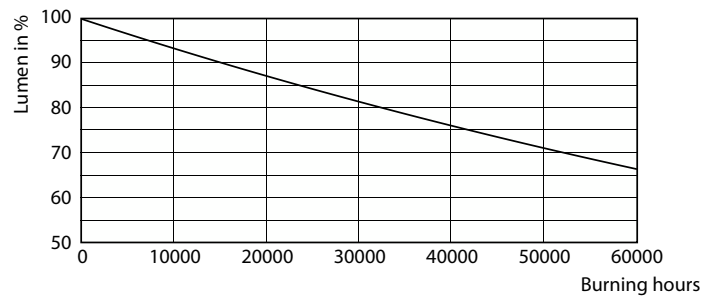

Product data

General information		Operating and electrical	
Cap-Base	G5 [G5]	Input Frequency	50 to 60 Hz
EU RoHS compliant	Yes	Power (Nom)	8 W
Nominal Lifetime (Nom)	50000 h	Lamp Current (Max)	90 mA
Switching Cycle	200000X	Lamp Current (Min)	35 mA
Technical Type	8-14W	Starting Time (Nom)	0.5 s
		Warm Up Time to 60% Light (Nom)	0.5 s
		Power Factor (Nom)	0.9
		Voltage (Nom)	100-240 V
Light technical		Temperature	
Color Code	830 [CCT of 3000K]	T-Ambient (Max)	45 °C
Beam Angle (Nom)	200 °	T-Ambient (Min)	-20 °C
Luminous Flux (Nom)	1000 lm	T-Storage (Max)	65 °C
Color Designation	White (WH)	T-Storage (Min)	-40 °C
Correlated Color Temperature (Nom)	3000 K	T-Case Maximum (Nom)	60 °C
Luminous Efficacy (rated) (Nom)	125.00 lm/W		
Color Consistency	<6		
Color Rendering Index (Nom)	80		
LLMF At End Of Nominal Lifetime (Nom)	70 %		

MASTER LEDtube Mains T5

Photometric data

© 2022 Philips Lighting B.V. Page 10

LEDtube MAS 8W G5 1000lm 830

Lifetime

Life Expectancy Diagram

LEDtube 8W 50K LumenVsTc

LEDtube 50K FailureRate-LED