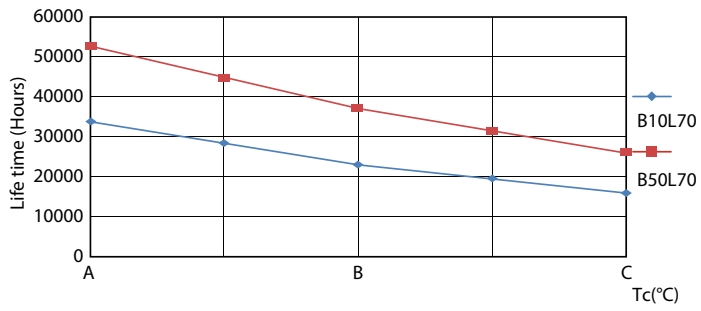

MASTER LEDtube Mains T5

Lifetime

LEDtube 50K LifetimeVsTc-LED