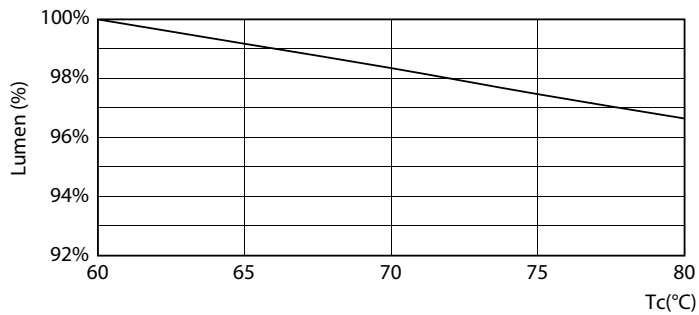

MASTER LEDtube Mains T5

Photometric data

© 2022 Philips Lighting B.V. Page 10

LEDtube MAS 8W G5 1000lm 830

Lifetime

Life Expectancy Diagram

LEDtube 8W 50K LumenVsTc

LEDtube 50K FailureRate-LED