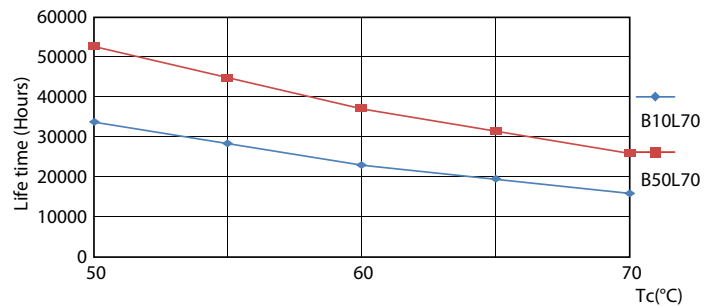

Product data

General information		Colour consistency	
Cap base	G13 [Medium Bi-Pin Fluorescent]	Colour consistency	<6
CE mark	Yes	Colour rendering index (CRI)	80
EU RoHS compliant	Yes	LLMF at end of nominal lifetime (nom.)	70 %
Nominal lifetime	50,000 h	Operating and electrical	
Switching Cycle	50,000	Line Frequency	50 to 60 Hz
Lighting Technology	LED	Input frequency	50 to 60 Hz
Flux measurement reference	Sphere	Power Consumption	8 W
Brand	Philips	Lamp current (nom.)	40 mA
Light technical		Starting time (nom.)	0.5 s
Colour Code	840 [CCT of 4000K]	Warm-up time to 60% light	0.5 s
Beam angle (nom.)	240 degree(s)	Power Factor (Fraction)	0.9
Luminous Flux	900 lm	Voltage (nom.)	220-240 V
Colour designation	Cool White (CW)	Temperature	
Correlated Colour Temperature	4000 K	T-Case maximum (nom.)	45 °C
Luminous Efficacy (rated) (Nom)	112 lm/W		

Spectral Power Distribution Colour

Lifetime

Life Expectancy Diagram - CorePro LEDtube UN 600mm HO 8W840 T8

Lumen Maintenance Diagram

Life Expectancy Diagram - CorePro LEDtube UN 600mm HO 8W840 T8

Life Expectancy Diagram - CorePro LEDtube UN 600mm HO 8W840 T8