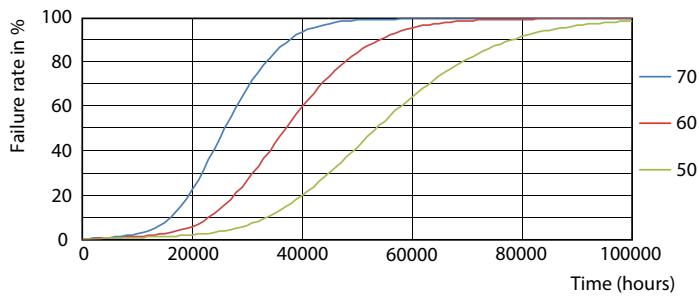

Product data

General information		Colour consistency	
Cap base	G13 [Medium Bi-Pin Fluorescent]	Colour consistency	<6
CE mark	Yes	Colour rendering index (CRI)	80
EU RoHS compliant	Yes	LLMF at end of nominal lifetime (nom.)	70 %
Nominal lifetime	50,000 h	Operating and electrical	
Switching Cycle	50,000	Line Frequency	50 to 60 Hz
Lighting Technology	LED	Input frequency	50 to 60 Hz
Flux measurement reference	Sphere	Power Consumption	8 W
Brand	Philips	Lamp current (nom.)	40 mA
Light technical		Starting time (nom.)	0.5 s
Colour Code	840 [CCT of 4000K]	Warm-up time to 60% light	0.5 s
Beam angle (nom.)	240 degree(s)	Power Factor (Fraction)	0.9
Luminous Flux	900 lm	Voltage (nom.)	220-240 V
Colour designation	Cool White (CW)	Temperature	
Correlated Colour Temperature	4000 K	T-Case maximum (nom.)	45 °C
Luminous Efficacy (rated) (Nom)	112 lm/W		

Spectral Power Distribution Colour

Lifetime

Life Expectancy Diagram - CorePro LEDtube UN 600mm HO 8W840 T8

Lumen Maintenance Diagram

Life Expectancy Diagram - CorePro LEDtube UN 600mm HO 8W840 T8

Life Expectancy Diagram - CorePro LEDtube UN 600mm HO 8W840 T8