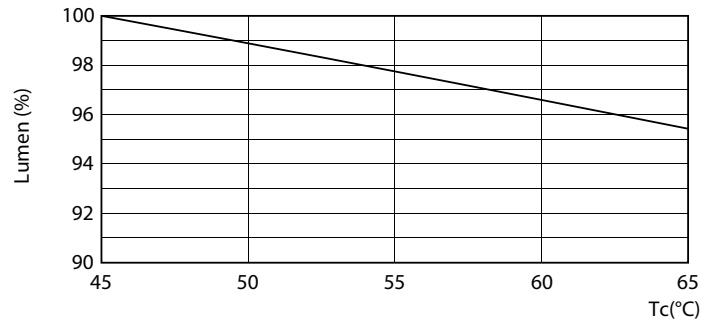

Lumen Maintenance Diagram