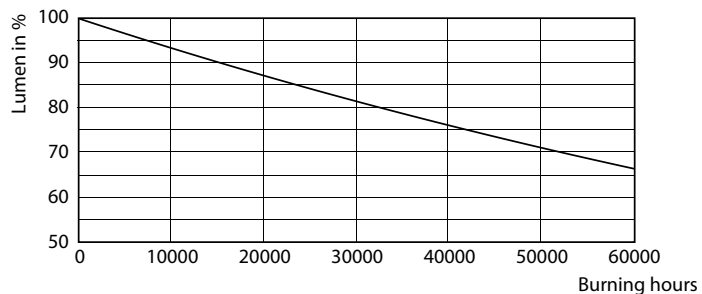

CorePro LED tube Universal T8

Lifetime

Lumen Maintenance Diagram - CorePro LEDtube UN 600mm HO 8W840 T8