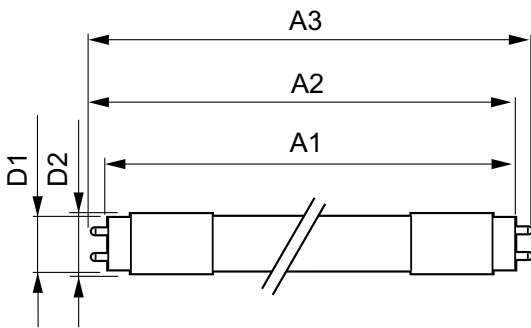

Product data

General information		Colour consistency	
Cap base	G13 [Medium Bi-Pin Fluorescent]	Colour consistency	<6
CE mark	Yes	Colour rendering index (CRI)	80
EU RoHS compliant	Yes	LLMF at end of nominal lifetime (nom.)	70 %
Nominal lifetime	50,000 h	Operating and electrical	
Switching Cycle	50,000	Line Frequency	50 to 60 Hz
Lighting Technology	LED	Input frequency	50 to 60 Hz
Flux measurement reference	Sphere	Power Consumption	8 W
Brand	Philips	Lamp current (nom.)	40 mA
Light technical		Starting time (nom.)	0.5 s
Colour Code	840 [CCT of 4000K]	Warm-up time to 60% light	0.5 s
Beam angle (nom.)	240 degree(s)	Power Factor (Fraction)	0.9
Luminous Flux	900 lm	Voltage (nom.)	220-240 V
Colour designation	Cool White (CW)	Temperature	
Correlated Colour Temperature	4000 K	T-Case maximum (nom.)	45 °C
Luminous Efficacy (rated) (Nom)	112 lm/W		

CorePro LED tube Universal T8

Controls and dimming	
Dimmable	No
Mechanical and housing	
Lamp Finish	Frosted
Bulb material	Glass
Product length	600 mm
Bulb shape	Tube, double-ended
Approval and application	
Energy-saving product	Yes
Approval marks	RoHS compliance TUV CE marking KEMA Keur certificate
Energy consumption kWh/1,000 hours	8 kWh

EPREL registration number	1,315,794
Product data	
Full EOC	871869978279500
Order product name	CorePro LEDtube UN 600mm HO 8W840 T8
Order code	78279500
SAP numerator – quantity per pack	1
Numerator – packs per outer box	10
Material number (12NC)	929002419902
Net weight	0.110 kg
Full product name	CorePro LEDtube UN 600mm HO 8W840 T8
EAN/UPC - Case	8718699782801

Dimensional drawing

Product	D1	D2	A1	A2	A3
CorePro LEDtube UN 600mm HO 8W840 T8	25.7 mm	28 mm	588.6 mm	595.7 mm	602.8 mm

Photometric data

Light Distribution Diagram

CorePro LED tube Universal T8

Photometric data