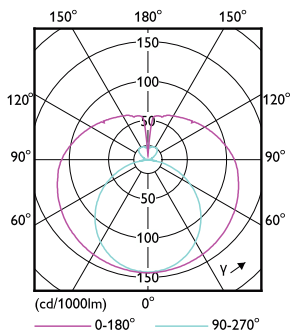

Product data

General information		Colour consistency	
Cap base	G13 [Medium Bi-Pin Fluorescent]	Colour consistency	<6
CE mark	Yes	Colour rendering index (CRI)	80
EU RoHS compliant	Yes	LLMF at end of nominal lifetime (nom.)	70 %
Nominal lifetime	50,000 h	Operating and electrical	
Switching Cycle	50,000	Line Frequency	50 to 60 Hz
Lighting Technology	LED	Input frequency	50 to 60 Hz
Flux measurement reference	Sphere	Power Consumption	8 W
Brand	Philips	Lamp current (nom.)	40 mA
Light technical		Starting time (nom.)	0.5 s
Colour Code	840 [CCT of 4000K]	Warm-up time to 60% light	0.5 s
Beam angle (nom.)	240 degree(s)	Power Factor (Fraction)	0.9
Luminous Flux	900 lm	Voltage (nom.)	220-240 V
Colour designation	Cool White (CW)	Temperature	
Correlated Colour Temperature	4000 K	T-Case maximum (nom.)	45 °C
Luminous Efficacy (rated) (Nom)	112 lm/W		

CorePro LED tube Universal T8

Controls and dimming	
Dimmable	No
Mechanical and housing	
Lamp Finish	Frosted
Bulb material	Glass
Product length	600 mm
Bulb shape	Tube, double-ended
Approval and application	
Energy-saving product	Yes
Approval marks	RoHS compliance TUV CE marking KEMA Keur certificate
Energy consumption kWh/1,000 hours	8 kWh

Dimensional drawing

Product	D1	D2	A1	A2	A3
CorePro LEDtube UN 600mm HO 8W840 T8	25.7 mm	28 mm	588.6 mm	595.7 mm	602.8 mm

Photometric data

Light Distribution Diagram

CorePro LED tube Universal T8

Photometric data