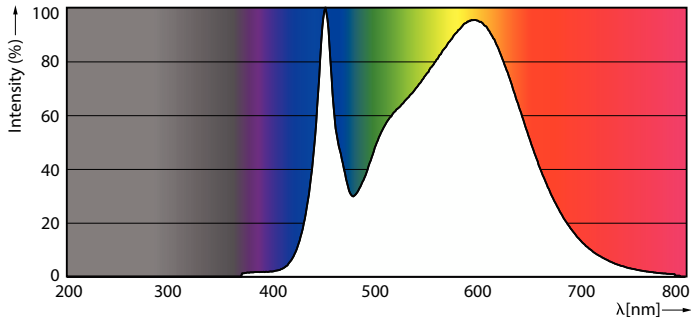

Product data

General information		Colour consistency	
Cap base	G13 [Medium Bi-Pin Fluorescent]	Colour consistency	<6
CE mark	Yes	Colour rendering index (CRI)	80
EU RoHS compliant	Yes	LLMF at end of nominal lifetime (nom.)	70 %
Nominal lifetime	50,000 h	Operating and electrical	
Switching Cycle	50,000	Line Frequency	50 to 60 Hz
Lighting Technology	LED	Input frequency	50 to 60 Hz
Flux measurement reference	Sphere	Power Consumption	8 W
Brand	Philips	Lamp current (nom.)	40 mA
Light technical		Starting time (nom.)	0.5 s
Colour Code	840 [CCT of 4000K]	Warm-up time to 60% light	0.5 s
Beam angle (nom.)	240 degree(s)	Power Factor (Fraction)	0.9
Luminous Flux	900 lm	Voltage (nom.)	220-240 V
Colour designation	Cool White (CW)	Temperature	
Correlated Colour Temperature	4000 K	T-Case maximum (nom.)	45 °C
Luminous Efficacy (rated) (Nom)	112 lm/W		

CorePro LED tube Universal T8

Controls and dimming	
Dimmable	No
Mechanical and housing	
Lamp Finish	Frosted
Bulb material	Glass
Product length	600 mm
Bulb shape	Tube, double-ended
Approval and application	
Energy-saving product	Yes
Approval marks	RoHS compliance TUV CE marking KEMA Keur certificate
Energy consumption kWh/1,000 hours	8 kWh

Dimensional drawing

Product	D1	D2	A1	A2	A3
CorePro LEDtube UN 600mm HO 8W840 T8	25.7 mm	28 mm	588.6 mm	595.7 mm	602.8 mm

Photometric data

Light Distribution Diagram

CorePro LED tube Universal T8

Photometric data