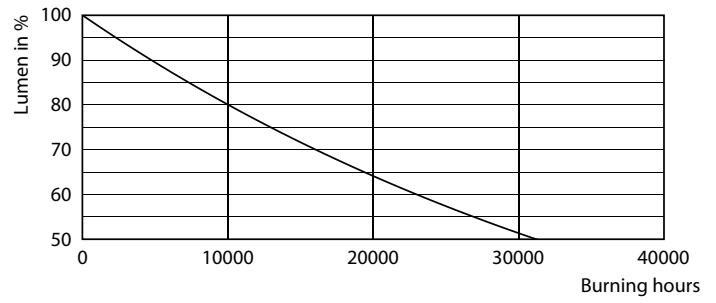

### Product data

General information		Color Consistency	
Cap-Base	E27 [ E27]	Color Rendering Index (Nom)	80
EU RoHS compliant	Yes	LLMF At End Of Nominal Lifetime (Nom)	70 %
Nominal Lifetime (Nom)	15000 h	Operating and electrical	
Switching Cycle	50000X	Input Frequency	50 Hz
Light technical		Power (Nom)	30 W
Color Code	840 [ CCT of 4000K]	Lamp Current (Nom)	245 mA
Beam Angle (Nom)	185 °	Wattage Equivalent	45 W
Luminous Flux (Nom)	3200 lm	Starting Time (Nom)	0.5 s
Color Designation	Cool White (CW)	Warm Up Time to 60% Light (Nom)	0.5 s
Correlated Color Temperature (Nom)	4000 K	Power Factor (Nom)	0.5
Luminous Efficacy (rated) (Nom)	106.00 lm/W		

## Lifetime

Life Expectancy Diagram

Lumen Maintenance Diagram