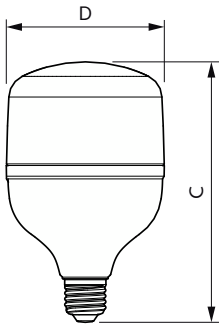

TrueForce Core LED Industrial and Retail (Highbay – HPI/SON/HPL)

Voltage (Nom)	220-240 V
Temperature	
T-Case Maximum (Nom)	80 °C
Controls and dimming	
Dimmable	No
Mechanical and housing	
Bulb Finish	Frosted
Bulb Shape	T-shape

Product data	
Full product code	692234190842200
Order product name	TrueForce Core HB 30W E27 840 CN GN3
EAN/UPC - Product	6922341908422
Order code	929002410610
Numerator - Quantity Per Pack	1
Numerator - Packs per outer box	6
Material Nr. (12NC)	929002410610
Net Weight (Piece)	0.078 kg

Dimensional drawing

TrueForce Core HB 30W E27 840 CN GN3

Product	D	C
TrueForce Core HB 30W E27 840 CN GN3	100 mm	165 mm