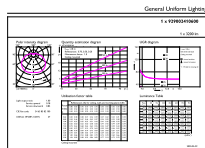

Photometric data

LEDTForce Core GC 30W Tshape E27 840-GUL