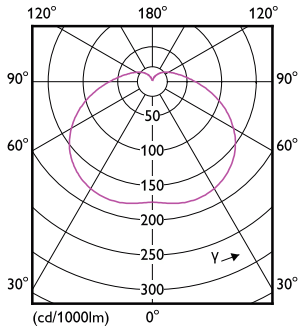

TrueForce Core LED Industrial and Retail (Highbay – HPI/SON/HPL)

Photometric data

LEDTrueForce Core GC 30W Tshape E27-LDD