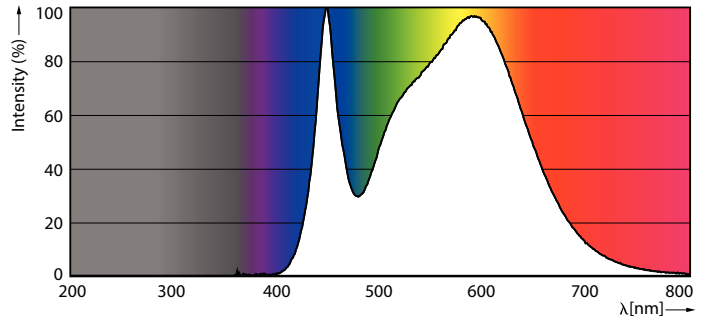

LEDTForce Core GC 30W Tshape E27 840-POC