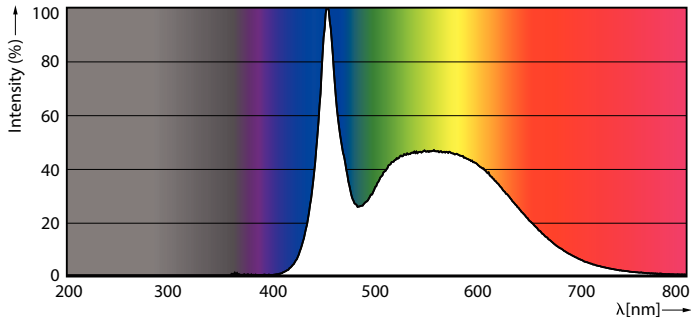

TrueForce Core LED Industrial and Retail (Highbay – HPI/SON/HPL)

Photometric data

LEDTForce HB 55W Tshape E27 865