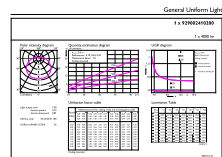

LEDTForce HB 55W Tshape E27 865