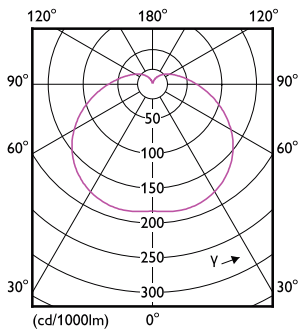

Photometric data

LEDTForce HB 55W Tshape E27

LEDTForce HB 55W Tshape E27 865