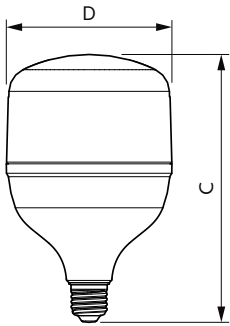

## Dimensional drawing

TrueForce Core HB 40W E27 865 WV G3

Product	D	C
TrueForce Core HB 40W E27 865 WV G3	120 mm	193 mm