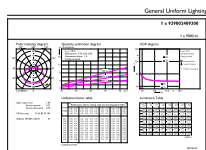

Photometric data

General Uniform Lighting
Page 11

LEDTForce Core HB 80W Tshape E40 865