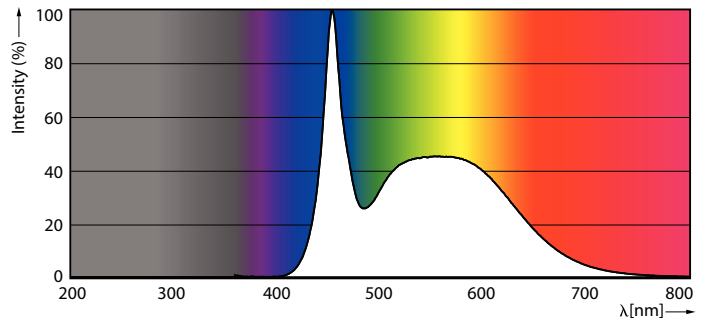

LEDTForce Core HB 80W Tshape E40 865