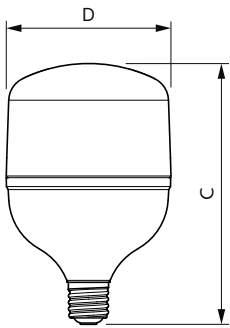

## Dimensional drawing

TrueForce Core HB 80W E40 865 CN GN3

Product	D	C
TrueForce Core HB 80W E40 865 CN GN3	160 mm	269 mm