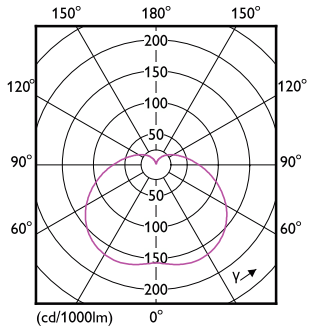

TrueForce Core LED Industrial and Retail (Highbay – HPI/SON/HPL)

Photometric data

LEDForce Core HB 80W Tshape E40