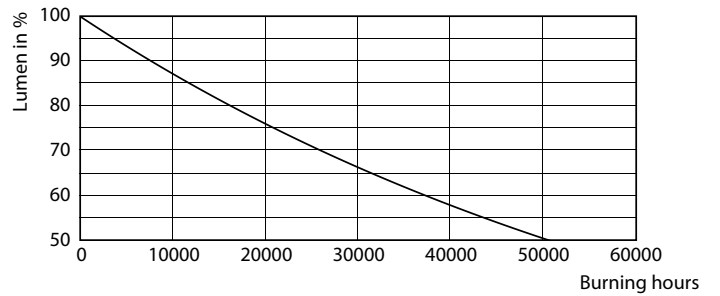

LEDspots LMP 25K