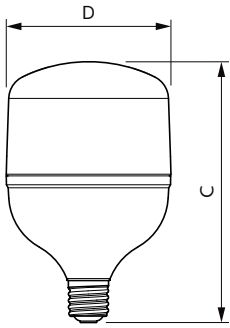

## Dimensional drawing

TrueForce Core HB 80W E40 865 GN3

Product	D	C
TrueForce Core HB 80W E40 865 GN3	160 mm	269 mm