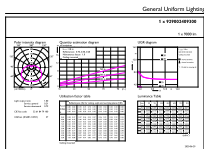

Photometric data

Page 11

LEDTrueForce Core HB 80W Tshape E40 865