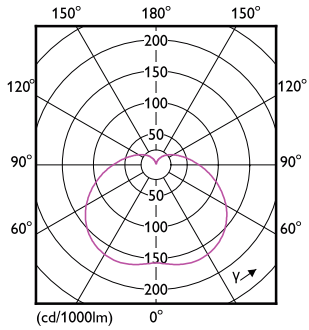

TrueForce Core LED Industrial and Retail (Highbay – HPI/SON/HPL)

Photometric data

LEDForce Core HB 80W Tshape E40