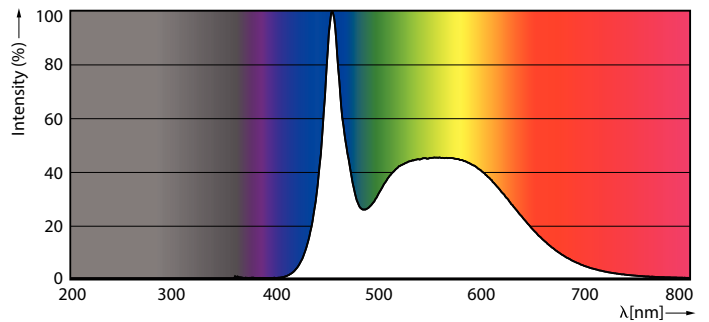

LEDTrueForce Core HB 80W Tshape E40 865