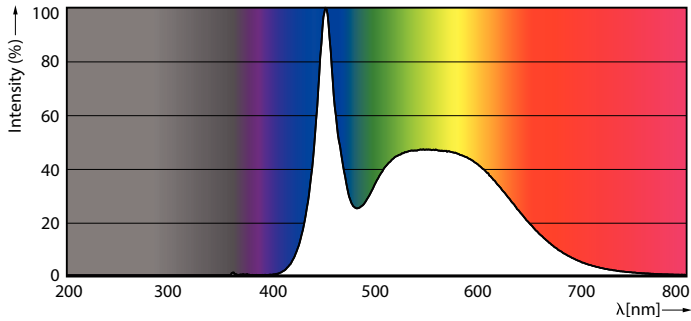

TrueForce Core LED Industrial and Retail (Highbay – HPI/SON/HPL)

Photometric data

LEDForce Core HB 65W Tshape E40 865