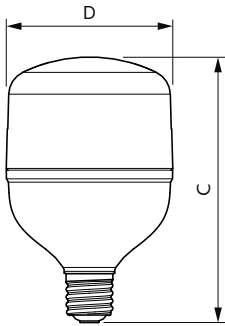

Product data

General information		Luminous Efficacy (rated) (Nom)	
Cap-Base	E40 [E40]		107.00 lm/W
EU RoHS compliant	Yes	Color Consistency	<6
Nominal Lifetime (Nom)	25000 h	Color Rendering Index (Nom)	80
Switching Cycle	50000X	LLMF At End Of Nominal Lifetime (Nom)	70 %
Technical Type	65-125W	Operating and electrical	
Light technical		Input Frequency	50 to 60 Hz
Color Code	865 [CCT of 6500K]	Power (Nom)	65 W
Beam Angle (Nom)	180 °	Lamp Current (Nom)	540 mA
Luminous Flux (Nom)	7000 lm	Wattage Equivalent	125 W
Color Designation	Cool Daylight	Starting Time (Nom)	0.5 s
Correlated Color Temperature (Nom)	6500 K	Warm Up Time to 60% Light (Nom)	0.5 s
		Power Factor (Nom)	0.5

Dimensional drawing

TrueForce Core HB 65W E40 865 GN3

Product	D	C
TrueForce Core HB 65W E40 865 GN3	140 mm	224 mm

Photometric data

LEDTForce Core HB 65W Tshape E40 865

LEDTForce Core HB 65W Tshape E40

TrueForce Core LED Industrial and Retail (Highbay – HPI/SON/HPL)