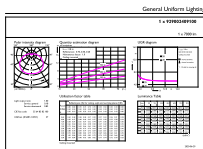

Photometric data

LEDTForce Core HB 65W Tshape E40 865