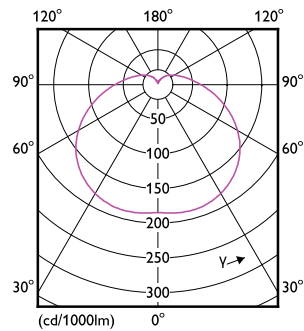

Product data

General information		Luminous Efficacy (rated) (Nom)	
Cap-Base	E40 [E40]		107.00 lm/W
EU RoHS compliant	Yes	Color Consistency	<6
Nominal Lifetime (Nom)	25000 h	Color Rendering Index (Nom)	80
Switching Cycle	50000X	LLMF At End Of Nominal Lifetime (Nom)	70 %
Technical Type	65-125W	Operating and electrical	
Light technical		Input Frequency	50 to 60 Hz
Color Code	865 [CCT of 6500K]	Power (Nom)	65 W
Beam Angle (Nom)	180 °	Lamp Current (Nom)	540 mA
Luminous Flux (Nom)	7000 lm	Wattage Equivalent	125 W
Color Designation	Cool Daylight	Starting Time (Nom)	0.5 s
Correlated Color Temperature (Nom)	6500 K	Warm Up Time to 60% Light (Nom)	0.5 s
		Power Factor (Nom)	0.5

Dimensional drawing

TrueForce Core HB 65W E40 865 GN3

Product	D	C
TrueForce Core HB 65W E40 865 GN3	140 mm	224 mm

Photometric data

LEDTForce Core HB 65W Tshape E40 865

LEDTForce Core HB 65W Tshape E40

TrueForce Core LED Industrial and Retail (Highbay – HPI/SON/HPL)