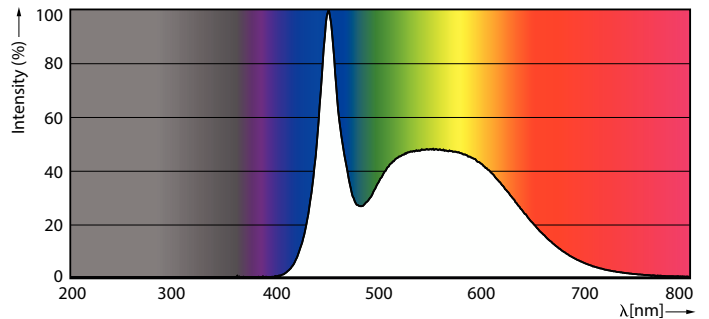

LEDTForce Core HB 50W Tshape E27 865-POC