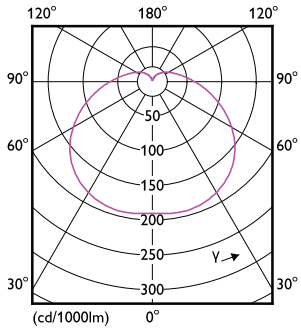

TrueForce Core LED Industrial and Retail (Highbay – HPI/SON/HPL)

Photometric data

LEDTForce Core HB 50W Tshape E40-LDD