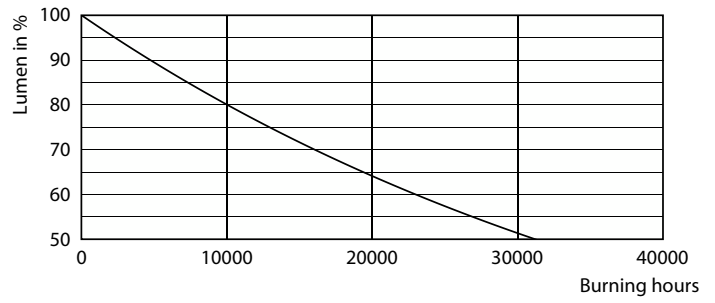

Product data

General information		Color Consistency	
Cap-Base	E40 [E40]	Color Consistency	<6
EU RoHS compliant	Yes	Color Rendering Index (Nom)	80
Nominal Lifetime (Nom)	15000 h	LLMF At End Of Nominal Lifetime (Nom)	70 %
Switching Cycle	50000X	Operating and electrical	
Light technical		Input Frequency	50 Hz
Color Code	865 [CCT of 6500K]	Power (Nom)	50 W
Beam Angle (Nom)	185 °	Lamp Current (Nom)	418 mA
Luminous Flux (Nom)	5000 lm	Wattage Equivalent	70 W
Color Designation	Cool Daylight	Starting Time (Nom)	0.5 s
Correlated Color Temperature (Nom)	6500 K	Warm Up Time to 60% Light (Nom)	0.5 s
Luminous Efficacy (rated) (Nom)	100.00 lm/W	Power Factor (Nom)	0.5

TrueForce Core LED Industrial and Retail (Highbay – HPI/SON/HPL)

Photometric data

LEDTForce Core HB 50W Tshape E40-LDD

Lifetime

Life Expectancy Diagram

Lumen Maintenance Diagram