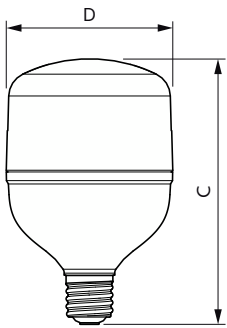

Dimensional drawing

TForce Core HB 50W E40 865 CN GN3

Product	D	C
TForce Core HB 50W E40 865 CN GN3	139 mm	224 mm

Photometric data

General Uniform Lighting
Page 11

LEDTForce Core HB 50W Tshape E40 865-GUL

LEDTForce Core HB 50W Tshape E27 865-POC