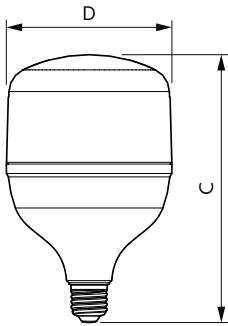

### Product data

General information		Luminous Efficacy (rated) (Nom)	
Cap-Base	E27 [ E27]		92.00 lm/W
EU RoHS compliant	Yes	Color Consistency	<6
Nominal Lifetime (Nom)	15000 h	Color Rendering Index (Nom)	80
Switching Cycle	50000X	LLMF At End Of Nominal Lifetime (Nom)	70 %
Technical Type	40-55W	<b>Operating and electrical</b>	
<b>Light technical</b>		Input Frequency	50 to 60 Hz
Color Code	830 [ CCT of 3000K]	Power (Nom)	40 W
Beam Angle (Nom)	180 °	Lamp Current (Nom)	330 mA
Luminous Flux (Nom)	3700 lm	Wattage Equivalent	55 W
Color Designation	White (WH)	Starting Time (Nom)	0.5 s
Correlated Color Temperature (Nom)	3000 K	Warm Up Time to 60% Light (Nom)	0.5 s
		Power Factor (Nom)	0.5

## Dimensional drawing

TrueForce Core HB 40W E27 830 GN3

Product	D	C
TrueForce Core HB 40W E27 830 GN3	118 mm	193 mm