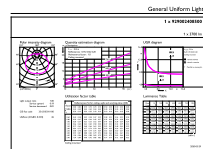

LEDTForce Core HB 40W Tshape E27 830-GUL