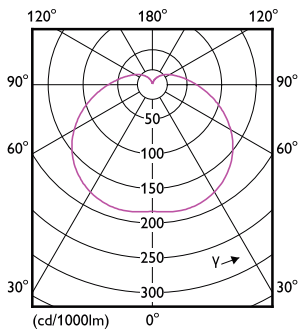

Photometric data

LEDTForce Core HB 40W Tshape E27-LDD

LEDTForce Core HB 40W Tshape E27 830-GUL