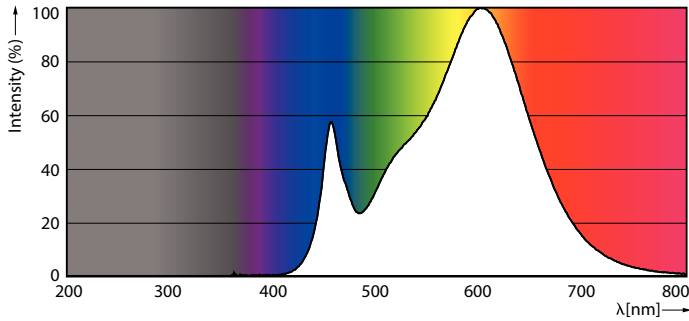

TrueForce Core LED Industrial and Retail (Highbay – HPI/SON/HPL)

Photometric data

LEDTForce Core HB 40W Tshape E27 830-POC