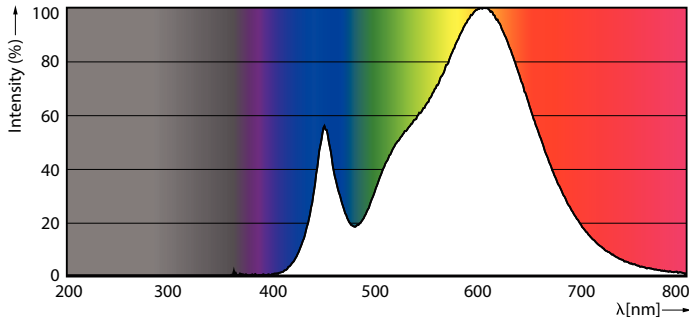

TrueForce Core LED Industrial and Retail (Highbay – HPI/SON/HPL)

Photometric data

LEDTForce Core HB 30W Tshape E27 830-POC