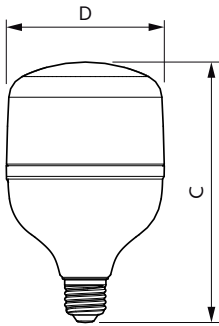

### Product data

General information		Luminous Efficacy (rated) (Nom)	
Cap-Base	E27 [ E27]		100.00 lm/W
EU RoHS compliant	Yes	Color Consistency	<6
Nominal Lifetime (Nom)	15000 h	Color Rendering Index (Nom)	80
Switching Cycle	50000X	LLMF At End Of Nominal Lifetime (Nom)	70 %
Technical Type	30-45W		
Light technical		Operating and electrical	
Color Code	830 [ CCT of 3000K]	Input Frequency	50 to 60 Hz
Beam Angle (Nom)	180 °	Power (Nom)	30 W
Luminous Flux (Nom)	3000 lm	Lamp Current (Nom)	245 mA
Color Designation	White (WH)	Wattage Equivalent	45 W
Correlated Color Temperature (Nom)	3000 K	Starting Time (Nom)	0.5 s
		Warm Up Time to 60% Light (Nom)	0.5 s
		Power Factor (Nom)	0.5

## Dimensional drawing

TrueForce Core HB 30W E27 830 GN3

Product	D	C
TrueForce Core HB 30W E27 830 GN3	100 mm	165 mm