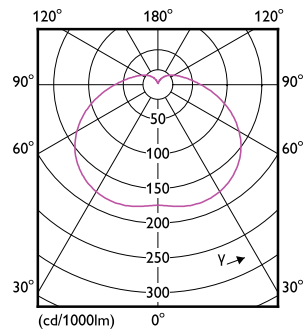

LEDTForce Core HB 30W Tshape E27-LDD