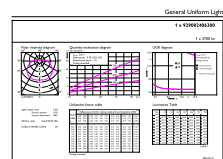

Dimensional drawing

TrueForce Core HB MV ND 30W E27 830 G3

Product	D	C
TrueForce Core HB MV ND 30W E27 830 G3	100 mm	165 mm

Photometric data

Light Distribution Diagram

General uniform lighting

TrueForce Core LED Industrial and Retail (Highbay – HPI/SON/HPL)

Photometric data

Spectral Power Distribution Colour

Lifetime

Life Expectancy Diagram

Lumen Maintenance Diagram