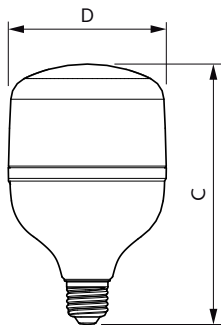

Mechanical and housing

Bulb Finish	Frosted
Bulb Shape	T-shape

Approval and application

Energy Efficiency Class	E
-------------------------	---

Energy Consumption kWh/1000 h	30 kWh
EPREL Registration Number	403630

Product data

Full product code	871869978095100
Order product name	TrueForce Core HB MV ND 30W E27 830 G3
EAN/UPC - Product	8718699780951
Order code	929002406302
Numerator - Quantity Per Pack	1
Numerator - Packs per outer box	6
Material Nr. (12NC)	929002406302
Net Weight (Piece)	0.078 kg

Dimensional drawing

TrueForce Core HB MV ND 30W E27 830 G3

Product	D	C
TrueForce Core HB MV ND 30W E27 830 G3	100 mm	165 mm

Photometric data

Light Distribution Diagram

General uniform lighting

TrueForce Core LED Industrial and Retail (Highbay – HPI/SON/HPL)