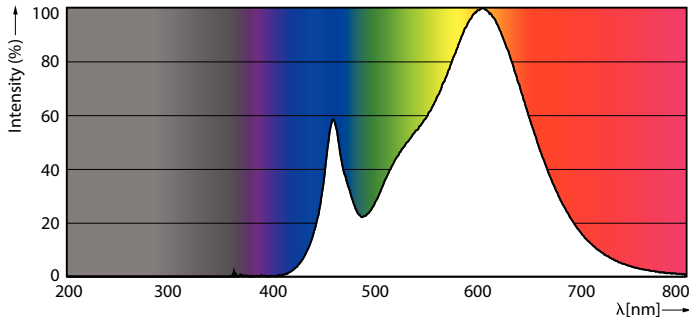

Product data

General information			
Cap-Base	E27 [E27]	Correlated Color Temperature (Nom)	3000 K
EU RoHS compliant	Yes	Luminous Efficacy (rated) (Nom)	123.00 lm/W
Nominal Lifetime (Nom)	15000 h	Color Consistency	<6
Switching Cycle	50000X	Color Rendering Index (Nom)	80
Technical Type	30-55W	LLMF At End Of Nominal Lifetime (Nom)	70 %
Flux measurement reference	Sphere		
Light technical		Operating and electrical	
Color Code	830 [CCT of 3000K]	Input Frequency	50 to 60 Hz
Beam Angle (Nom)	180 °	Power (Nom)	30 W
Luminous Flux (Nom)	3700 lm	Lamp Current (Nom)	154 mA
Color Designation	White (WH)	Wattage Equivalent	125 W
		Starting Time (Nom)	0.5 s
		Warm Up Time to 60% Light (Nom)	0.5 s

Dimensional drawing

TrueForce Core HB MV ND 30W E27 830 G3

Product	D	C
TrueForce Core HB MV ND 30W E27 830 G3	100 mm	165 mm

Photometric data

Light Distribution Diagram

General uniform lighting

TrueForce Core LED Industrial and Retail (Highbay – HPI/SON/HPL)

Photometric data

Spectral Power Distribution Colour

Lifetime

Life Expectancy Diagram

Lumen Maintenance Diagram