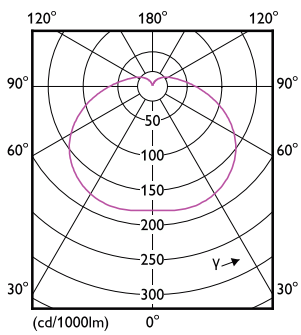

Product data

General information			
Cap-Base	E27 [E27]	Correlated Color Temperature (Nom)	3000 K
EU RoHS compliant	Yes	Luminous Efficacy (rated) (Nom)	123.00 lm/W
Nominal Lifetime (Nom)	15000 h	Color Consistency	<6
Switching Cycle	50000X	Color Rendering Index (Nom)	80
Technical Type	30-55W	LLMF At End Of Nominal Lifetime (Nom)	70 %
Flux measurement reference	Sphere		
Light technical		Operating and electrical	
Color Code	830 [CCT of 3000K]	Input Frequency	50 to 60 Hz
Beam Angle (Nom)	180 °	Power (Nom)	30 W
Luminous Flux (Nom)	3700 lm	Lamp Current (Nom)	154 mA
Color Designation	White (WH)	Wattage Equivalent	125 W
		Starting Time (Nom)	0.5 s
		Warm Up Time to 60% Light (Nom)	0.5 s

Product data

Full product code	871869978095100
Order product name	TrueForce Core HB MV ND 30W E27 830 G3
EAN/UPC - Product	8718699780951
Order code	929002406302
Numerator - Quantity Per Pack	1
Numerator - Packs per outer box	6
Material Nr. (12NC)	929002406302
Net Weight (Piece)	0.078 kg

Dimensional drawing

TrueForce Core HB MV ND 30W E27 830 G3

Product	D	C
TrueForce Core HB MV ND 30W E27 830 G3	100 mm	165 mm

Photometric data

Light Distribution Diagram

General uniform lighting

TrueForce Core LED Industrial and Retail (Highbay – HPI/SON/HPL)

Photometric data

Spectral Power Distribution Colour

Lifetime

Life Expectancy Diagram

Lumen Maintenance Diagram