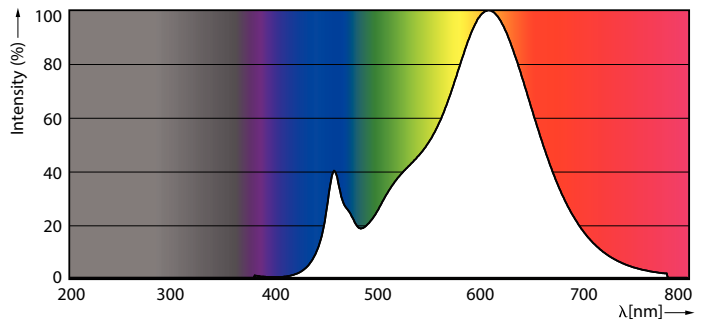

CorePro LEDcapsule MV

Approval and application

Energy Efficiency Class	E
Suitable For Accent Lighting	No
Energy Consumption kWh/1000 h	3 kWh
EPREL Registration Number	374868

Product data

Full product code	871869976669600
Order product name	CorePro LEDcapsuleMV 2.6-25W G9 827 D

EAN/UPC - Product	8718699766696
Order code	929002389902
Numerator - Quantity Per Pack	1
Local code description	3767071
Numerator - Packs per outer box	12
Material Nr. (12NC)	929002389902
Net Weight (Piece)	0.012 kg

Dimensional drawing

Product	D	C
CorePro LEDcapsuleMV 2.6-25W G9 827 D	15 mm	52 mm

Photometric data

LEDcapsule MV 2,6W G9 827

LEDcapsule MV 2,6W G9 827