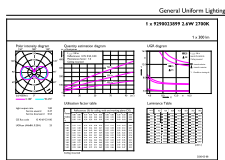

Dimensional drawing

CorePro LEDcapsuleMV 2.6-25W G9 827 D

Product	D	C
CorePro LEDcapsuleMV 2.6-25W G9 827 D	15 mm	52 mm

Photometric data

LEDcapsule MV 2,6W G9 827

LEDcapsule MV 2,6W G9 827

CorePro LEDcapsule MV