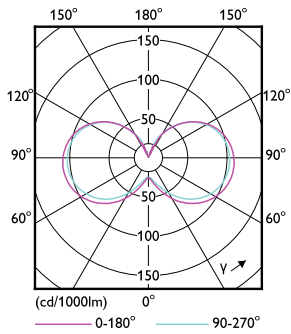

Dimensional drawing

CorePro LEDcapsuleMV 2.6-25W G9 827 D

Product	D	C
CorePro LEDcapsuleMV 2.6-25W G9 827 D	15 mm	52 mm

Photometric data

LEDcapsule MV 2,6W G9 827

LEDcapsule MV 2,6W G9 827

CorePro LEDcapsule MV

Photometric data

LEDcapsule MV 2,6W G9

Lifetime

Life Expectancy Diagram

Lumen Maintenance Diagram