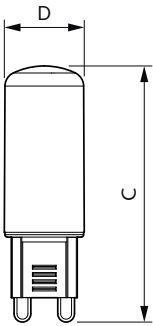

Dimensional drawing

CorePro LEDcapsuleMV 2.6-25W G9 827 D

Product	D	C
CorePro LEDcapsuleMV 2.6-25W G9 827 D	15 mm	52 mm

Photometric data

LEDcapsule MV 2,6W G9 827

LEDcapsule MV 2,6W G9 827

CorePro LEDcapsule MV