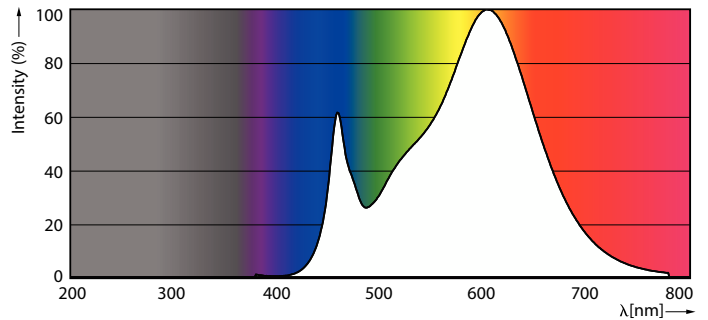

Photometric data

Spectral Power Distribution Colour - CorePro LEDcapsuleLV 1.8-20W GY6.35 830