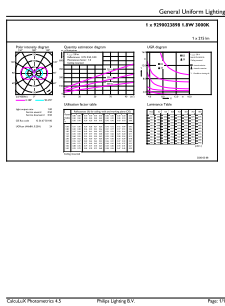

Product data

General Information	
Lighting Technology	LED
Flux measurement reference	Sphere
Switching Cycle	50,000
Nominal lifetime	15,000 hour(s)
Cap-Base	GY6.35 [GY6.35]

Light Technical	
Color Code	830 [CCT of 3000K]
Beam Angle (Nom)	300 degree(s)
Luminous Flux	215 lumen
Color Designation	White (WH)
Correlated Color Temperature (Nom)	3000 K
Luminous Efficacy (rated) (Nom)	119.00 lm/W
Color Consistency	<6
Color rendering index (CRI)	80
LLMF At End Of Nominal Lifetime (Nom)	70 %
Flickering value (PstLM)	0.4
Stroboscopic effect value (SVM)	1

Product Data

Full product code	871869976783900
-------------------	-----------------

Order product name	CorePro LEDcapsuleLV 1.8-20W GY6.35 830
Order code	929002389802
Numerator - Quantity Per Pack	1
Numerator - Packs per outer box	12
Material number (12NC)	929002389802
Full product name	CorePro LEDcapsuleLV 1.8-20W GY6.35 830
EAN/UPC - Case	8718699767846

Dimensional drawing

Product	D	C
CorePro LEDcapsuleLV 1.8-20W GY6.35 830	13 mm	35 mm

Photometric data

General uniform lighting - CorePro LEDcapsuleLV 1.8-20W GY6.35 830

Spectral Power Distribution Colour - CorePro LEDcapsuleLV 1.8-20W GY6.35 830

CorePro LEDcapsule LV

Photometric data

Light Distribution Diagram - CorePro LEDcapsuleLV 1.8-20W GY6.35 830

Lifetime

Life Expectancy Diagram - CorePro LEDcapsuleLV 1.8-20W GY6.35 830

Lumen Maintenance Diagram - CorePro LEDcapsuleLV 1.8-20W GY6.35 830