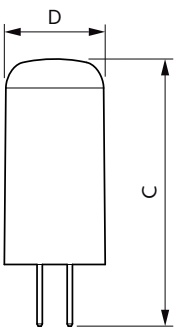

Dimensional drawing

Product	D	C
CorePro LEDcapsuleLV 1.8-20W GY6.35 830	13 mm	35 mm

Photometric data

General uniform lighting - CorePro LEDcapsuleLV 1.8-20W GY6.35 830

Spectral Power Distribution Colour - CorePro LEDcapsuleLV 1.8-20W GY6.35 830