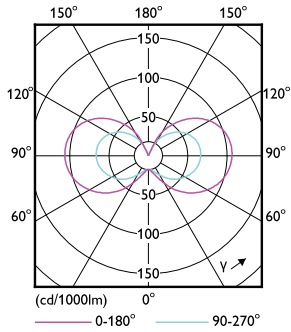

Product data

General Information	
Lighting Technology	LED
Flux measurement reference	Sphere
Switching Cycle	50,000
Nominal lifetime	15,000 hour(s)
Cap-Base	GY6.35 [GY6.35]

Light Technical	
Color Code	830 [CCT of 3000K]
Beam Angle (Nom)	300 degree(s)
Luminous Flux	215 lumen
Color Designation	White (WH)
Correlated Color Temperature (Nom)	3000 K
Luminous Efficacy (rated) (Nom)	119.00 lm/W
Color Consistency	<6
Color rendering index (CRI)	80
LLMF At End Of Nominal Lifetime (Nom)	70 %
Flickering value (PstLM)	0.4
Stroboscopic effect value (SVM)	1

Dimensional drawing

Product	D	C
CorePro LEDcapsuleLV 1.8-20W GY6.35 830	13 mm	35 mm

Photometric data

General uniform lighting - CorePro LEDcapsuleLV 1.8-20W GY6.35 830

Spectral Power Distribution Colour - CorePro LEDcapsuleLV 1.8-20W GY6.35 830

CorePro LEDcapsule LV

Photometric data

Light Distribution Diagram - CorePro LEDcapsuleLV 1.8-20W GY6.35 830

Lifetime

Life Expectancy Diagram - CorePro LEDcapsuleLV 1.8-20W GY6.35 830

Lumen Maintenance Diagram - CorePro LEDcapsuleLV 1.8-20W GY6.35 830