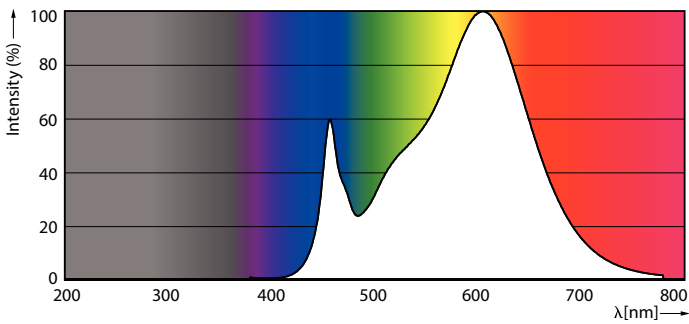

LEDcapsule 1,2W Wedgebase 830

LEDcapsule 1,2W Wedgebase 830