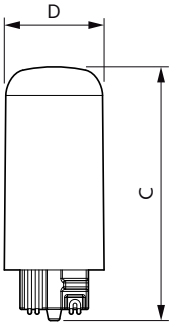

Product data	
Order product name	1.2T5/SPC/830/ND/12V/BC/2PK 6/2
EAN/UPC - Product	50046677533453
Order code	929002389596
Numerator - Quantity Per Pack	1
Numerator - Packs per outer box	6
Material Nr. (12NC)	929002389596

LED Specialty Lamps

Net Weight (Piece) 0.008 kg

Dimensional drawing

1.2T5/SPC/830/ND/12V/BC/2PK 6/2

Product	D	C
1.2T5/SPC/830/ND/12V/BC/2PK 6/2	13 mm	34 mm

Photometric data

General Uniform Lighting

LEDcapsule 2W Wedgebase