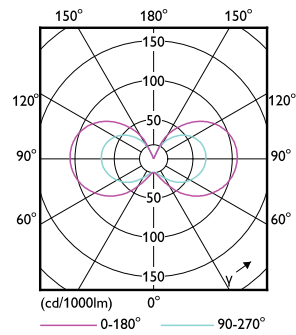

LED Specialty Lamps

Net Weight (Piece) 0.008 kg

Dimensional drawing

1.2T5/SPC/830/ND/12V/BC/2PK 6/2

Product	D	C
1.2T5/SPC/830/ND/12V/BC/2PK 6/2	13 mm	34 mm

Photometric data

General Uniform Lighting

LEDcapsule 2W Wedgebase