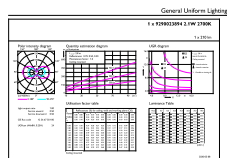

General Uniform Lighting

LEDcapsule LV 2,1W G4 827