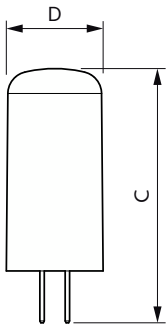

### Product data

General information	
Cap-Base	G4 [ G4]
EU RoHS compliant	Yes
Nominal Lifetime (Nom)	15000 h
Switching Cycle	50000X
Light technical	
Color Code	827 [ CCT of 2700K]
Luminous Flux (Nom)	210 lm
Color Designation	Warm White (WW)
Correlated Color Temperature (Nom)	2700 K
Luminous Efficacy (rated) (Nom)	100.00 lm/W
Color Consistency	<6
Color Rendering Index (Nom)	80
LLMF At End Of Nominal Lifetime (Nom)	70 %
Operating and electrical	
Input Frequency	- Hz
Power (Nom)	2.1 W
Lamp Current (Nom)	210 mA

Wattage Equivalent	20 W
Starting Time (Nom)	0.5 s
Warm Up Time to 60% Light (Nom)	0.5 s
Power Factor (Nom)	0.8
Voltage (Nom)	ac electronic 12 V
Temperature	
T-Case Maximum (Nom)	80 °C
Controls and dimming	
Dimmable	Only with specific dimmers
Mechanical and housing	
Bulb Shape	Capsule
Approval and application	
Suitable For Accent Lighting	No
Product data	
Full product code	871951428447000

## Dimensional drawing

CorePro LEDcapsuleLV 2.1-20W G4 827 D

Product	D	C
CorePro LEDcapsuleLV 2.1-20W G4 827 D	15 mm	40 mm