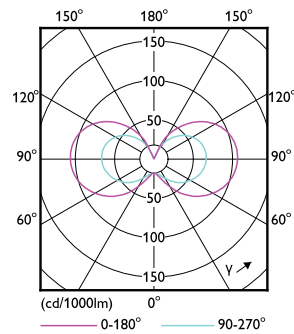

LEDcapsule LV 1W G4

General Uniform Lighting

LEDcapsule LV 2,1W G4 827