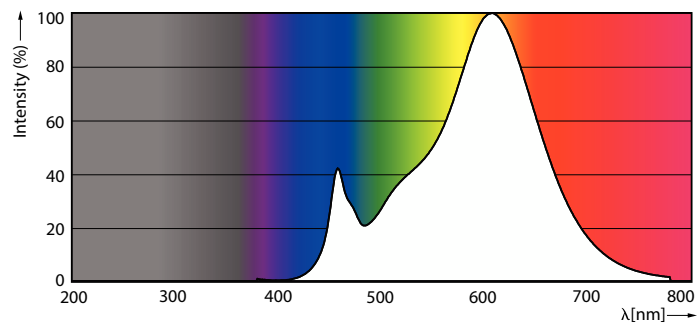

Photometric data

LEDcapsule LV 2,1W G4 827