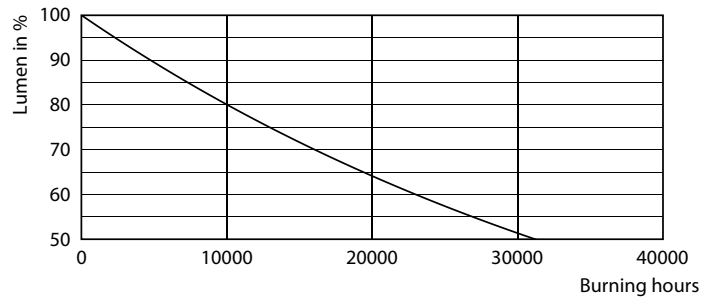

CorePro LEDcapsule LV

Lifetime

Lumen Maintenance Diagram