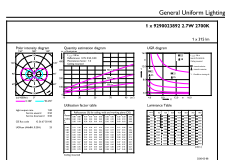

Photometric data

LEDcapsule LV 2,7W G4 827