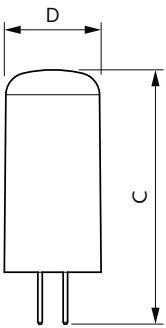

## Dimensional drawing

CorePro LEDcapsuleLV 2.7-28W G4 827

Product	D	C
CorePro LEDcapsuleLV 2.7-28W G4 827	15 mm	40 mm