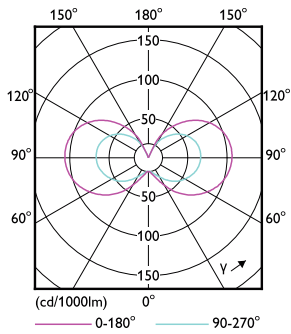

CorePro LEDcapsule LV

Photometric data

LEDcapsule LV 1W G4