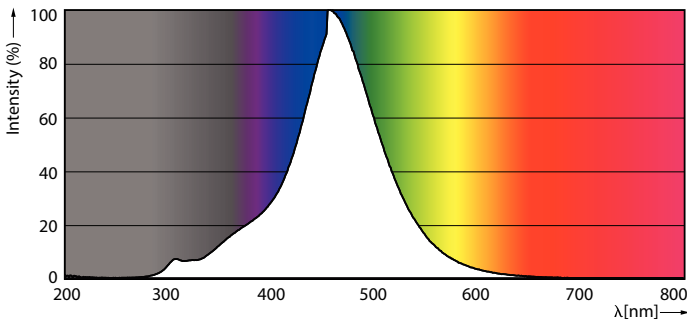

Photometric data

LEDbulb 818 smoky