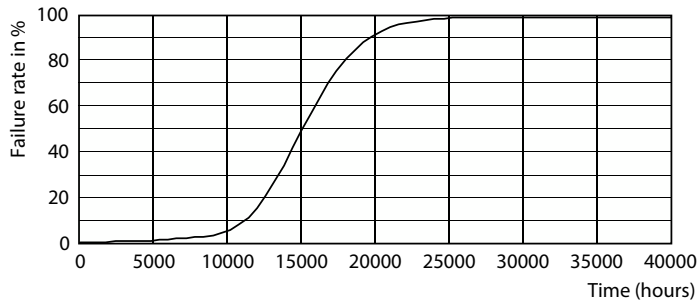

Product data

General information	
Cap-Base	E27 [E27]
EU RoHS compliant	Yes
Nominal Lifetime (Nom)	15000 h
Switching Cycle	20000X
Technical Type	2.3-11W
Light technical	
Color Code	818 [CCT of 1800K]
Luminous Flux (Nom)	100 lm
Color Designation	1800
Correlated Color Temperature (Nom)	1800 K
Luminous Efficacy (rated) (Nom)	43.00 lm/W
Color Consistency	<6
Color Rendering Index (Nom)	80
LLMF At End Of Nominal Lifetime (Nom)	70 %
Operating and electrical	
Input Frequency	50 to 60 Hz
Power (Nom)	2.3 W

Photometric data

LEDbulb 818 smoky

LEDbulb 100lm smoky

General Uniform Lighting
Page 11

LEDbulb 2,3W ST64 E27 818 smoky

Classic filament LEDbulbs

Lifetime

Life Expectancy Diagram