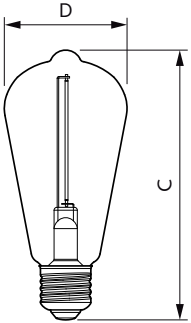

Classic filament LEDbulbs

Product data

Full product code	871869975965000
Order product name	LEDclassic 11W ST64 E27 smoky ND RFSRT4
EAN/UPC - Product	8718699759650
Order code	929002380601
Numerator - Quantity Per Pack	1

Numerator - Packs per outer box	4
Material Nr. (12NC)	929002380601
Net Weight (Piece)	0.044 kg

Dimensional drawing

LEDclassic 11W ST64 E27 smoky ND RFSRT4

Product	D	C
LEDclassic 11W ST64 E27 smoky ND RFSRT4	64 mm	143 mm