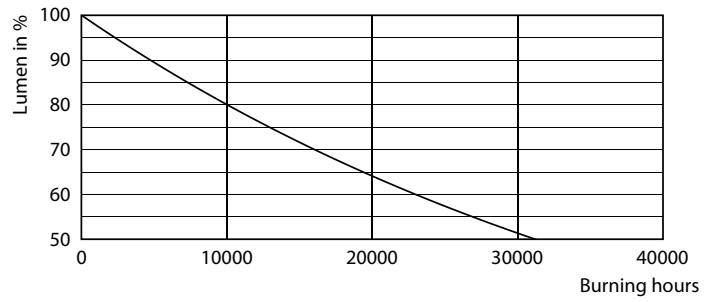

Product data

General information	
Cap-Base	E27 [E27]
EU RoHS compliant	Yes
Nominal Lifetime (Nom)	15000 h
Switching Cycle	20000X
Technical Type	2.3-11W
Light technical	
Color Code	818 [CCT of 1800K]
Luminous Flux (Nom)	100 lm
Color Designation	1800
Correlated Color Temperature (Nom)	1800 K
Luminous Efficacy (rated) (Nom)	43.00 lm/W
Color Consistency	<6
Color Rendering Index (Nom)	80
LLMF At End Of Nominal Lifetime (Nom)	70 %
Operating and electrical	
Input Frequency	50 to 60 Hz
Power (Nom)	2.3 W

Photometric data

LEDbulb 818 smoky

LEDbulb 100lm smoky

General Uniform Lighting
Page 11

LEDbulb 2,3W ST64 E27 818 smoky

Classic filament LEDbulbs

Lifetime

Life Expectancy Diagram