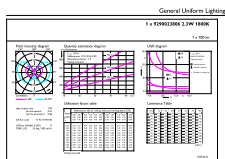

General Uniform Lighting
Page 11

LEDbulb 2,3W ST64 E27 818 smoky