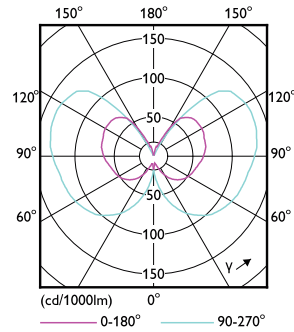

LEDbulb 100lm smoky

General Uniform Lighting
Page 11

LEDbulb 2,3W ST64 E27 818 smoky