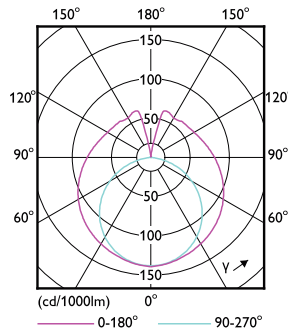

Starting Time (Nom)	0.5 s
Warm Up Time to 60% Light (Nom)	0.5 s
Power Factor (Nom)	0.5
Voltage (Nom)	220-240 V
Temperature	
T-Ambient (Max)	45 °C
T-Ambient (Min)	-20 °C
T-Storage (Max)	65 °C
T-Storage (Min)	-40 °C
T-Case Maximum (Nom)	60 °C
Controls and dimming	
Dimmable	No
Mechanical and housing	
Product Length	1200 mm
Bulb Shape	Tube, double-ended
Approval and application	
Energy Saving Product	Yes
Approval Marks	RoHS compliance KEMA Keur certificate

Numerator - Quantity Per Pack	1
Numerator - Packs per outer box	20
Material Nr. (12NC)	929002375408
Net Weight (Piece)	0.225 kg

Dimensional drawing

Ledtube DE 1200mm 18W 1800lm 765 T8 G13

Product	D1	D2	A1	A2	A3
Ledtube DE 1200mm 18W 1800lm 765 T8 G13	25.7 mm	28 mm	1198 mm	1205 mm	1212 mm

Photometric data

LEDtube 16W G13 765 CN I G

LEDtube 18W G13 1800lm

General Uniform Lightness

LEDtube 18W G13 1800lm 765

Ecofit Ledtubes T8

Lifetime

LEDtube 15K FailureRate