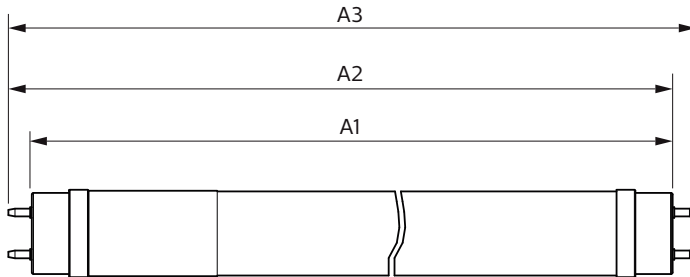

Ecofit Ledtubes T8

Energy Consumption kWh/1000 h	18 kWh
Product data	
Full product code	871869976013700
Order product name	Ledtube DE 1200mm 18W 1800lm 765 T8 G13
EAN/UPC - Product	8718699760137
Order code	929002375408

Numerator - Quantity Per Pack	1
Numerator - Packs per outer box	20
Material Nr. (12NC)	929002375408
Net Weight (Piece)	0.225 kg

Dimensional drawing

Ledtube DE 1200mm 18W 1800lm 765 T8 G13

Product	D1	D2	A1	A2	A3
Ledtube DE 1200mm 18W 1800lm 765 T8 G13	25.7 mm	28 mm	1198 mm	1205 mm	1212 mm