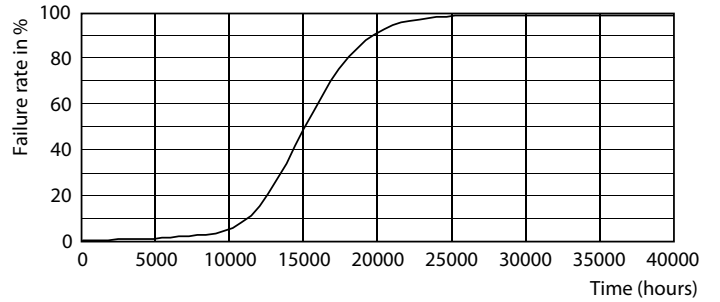

Photometric data

LEDtube 16W G13 765 CN I G

LEDtube 18W G13 1800lm

General Uniform Lightness

LEDtube 18W G13 1800lm 765

Ecofit Ledtubes T8

Lifetime

LEDtube 15K FailureRate