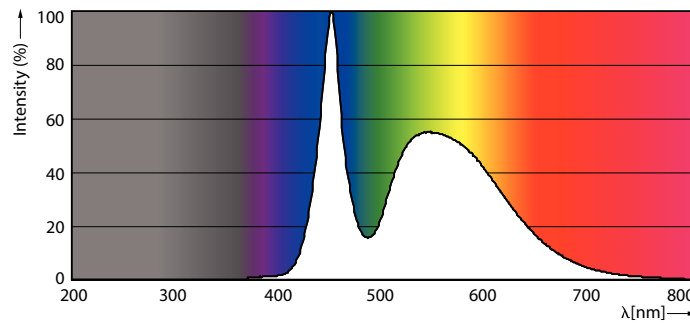

Photometric data

LEDtube 16W G13 765 CN I G