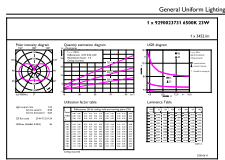

Photometric data

LEDbulb 23W A95 E27 865 FR