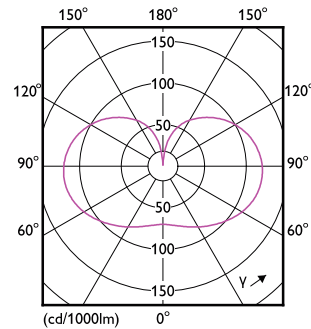

LEDbulb A95 E27 3452lm FR