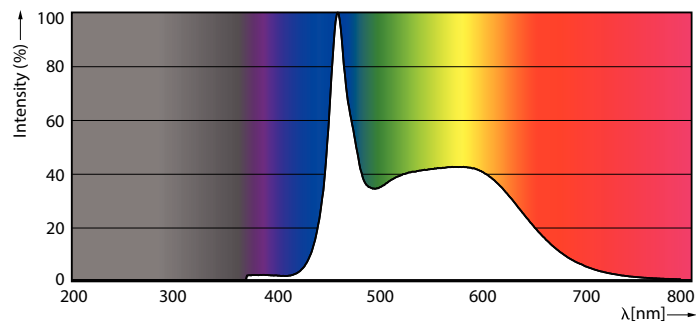

LEDbulb 13W A67 E27 865 FR