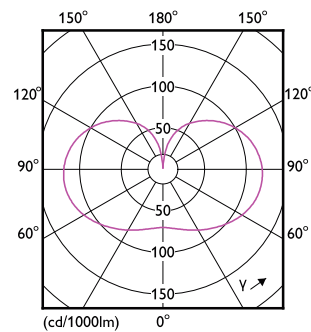

LEDbulb A95 E27 3452lm FR