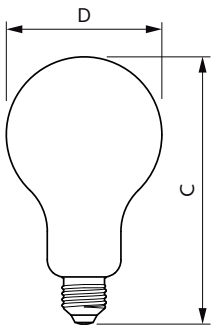

### Product data

General information		Operating and electrical	
Cap-Base	E27 [ E27]	Input Frequency	50 to 60 Hz
EU RoHS compliant	Yes	Power (Nom)	23 W
Nominal Lifetime (Nom)	15000 h	Lamp Current (Nom)	200 mA
Switching Cycle	20000X	Wattage Equivalent	200 W
Flux measurement reference	Sphere	Starting Time (Nom)	0.5 s
		Warm Up Time to 60% Light (Nom)	0.5 s
		Power Factor (Nom)	0.51
		Voltage (Nom)	220-240 V
Light technical		Temperature	
Color Code	840 [ CCT of 4000K]	T-Case Maximum (Nom)	55 °C
Luminous Flux (Nom)	3452 lm		
Color Designation	Cool White (CW)	Controls and dimming	
Correlated Color Temperature (Nom)	4000 K	Dimmable	No
Luminous Efficacy (rated) (Nom)	150.00 lm/W		
Color Consistency	<6	Mechanical and housing	
Color Rendering Index (Nom)	80	Bulb Finish	Frosted
LLMF At End Of Nominal Lifetime (Nom)	70 %		

# Corepro Glass High Lumen bulbs

Bulb Shape	A95 [ A 95mm]
<b>Approval and application</b>	
Energy Efficiency Class	D
Energy Consumption kWh/1000 h	23 kWh
EPREL Registration Number	374909
<b>Product data</b>	
Full product code	871951434669700

## Dimensional drawing

CorePro LEDBulbND 200W E27 A95 840 FR G

Product	D	C
CorePro LEDBulbND 200W E27 A95 840 FR G	95 mm	165 mm