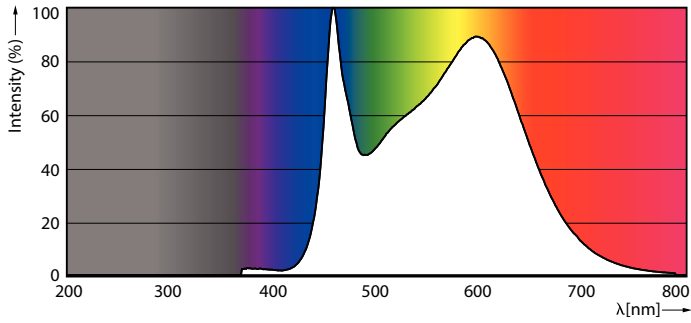

Corepro Glass High Lumen bulbs

Photometric data

LEDbulb 13W A67 E27 840 CL