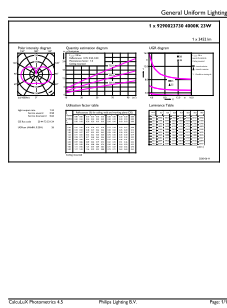

Photometric data

LEDbulb 23W A95 E27 840 FR