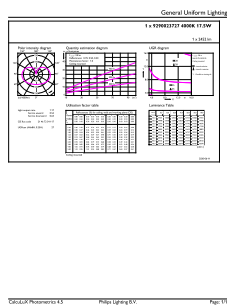

Photometric data

LEDbulb 17,5W A67 E27 840 FR