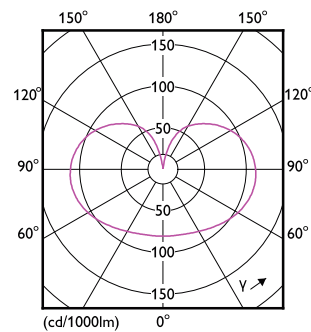

LEDbulb A67 E27 2452lm CL