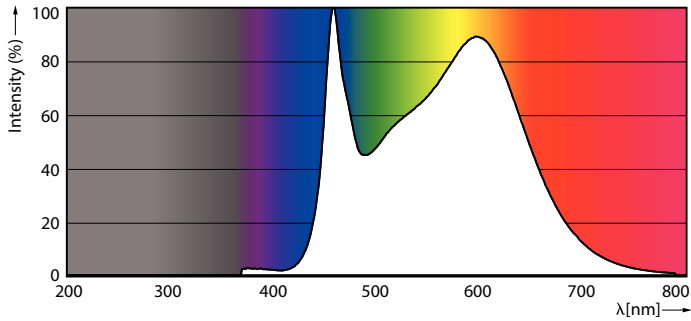

Corepro Glass High Lumen bulbs

Photometric data

LEDbulb 13W A67 E27 840 CL