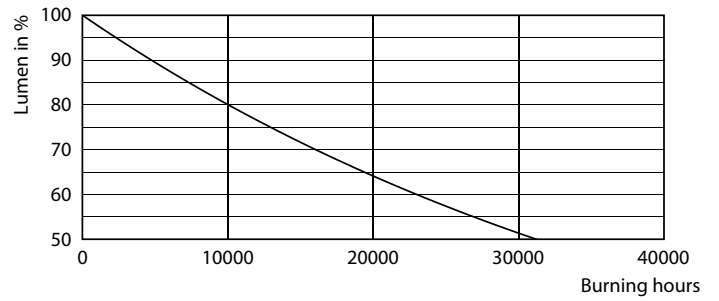

### Product data

General information		Operating and electrical	
Cap-Base	E27 [ E27]	Input Frequency	50 to 60 Hz
EU RoHS compliant	Yes	Power (Nom)	17.5 W
Nominal Lifetime (Nom)	15000 h	Lamp Current (Nom)	150 mA
Switching Cycle	20000X	Wattage Equivalent	150 W
Flux measurement reference	Sphere	Starting Time (Nom)	0.5 s
		Warm Up Time to 60% Light (Nom)	0.5 s
Light technical		Power Factor (Nom)	0.51
Color Code	840 [ CCT of 4000K]	Voltage (Nom)	220-240 V
Luminous Flux (Nom)	2452 lm		
Color Designation	Cool White (CW)	Temperature	
Correlated Color Temperature (Nom)	4000 K	T-Case Maximum (Nom)	60 °C
Luminous Efficacy (rated) (Nom)	140.00 lm/W		
Color Consistency	<6	Controls and dimming	
Color Rendering Index (Nom)	80	Dimmable	No
LLMF At End Of Nominal Lifetime (Nom)	70 %		
		Mechanical and housing	
		Bulb Finish	Frosted

## Photometric data

LEDbulb 13W A67 E27 840 CL

## Lifetime

Life Expectancy Diagram

Lumen Maintenance Diagram