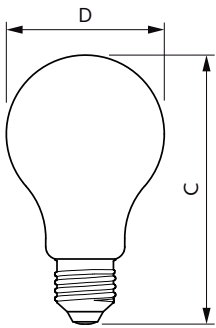

### Product data

General information		Operating and electrical	
Cap-Base	E27 [ E27]	Input Frequency	50 to 60 Hz
EU RoHS compliant	Yes	Power (Nom)	17.5 W
Nominal Lifetime (Nom)	15000 h	Lamp Current (Nom)	150 mA
Switching Cycle	20000X	Wattage Equivalent	150 W
Flux measurement reference	Sphere	Starting Time (Nom)	0.5 s
		Warm Up Time to 60% Light (Nom)	0.5 s
Light technical		Power Factor (Nom)	0.51
Color Code	840 [ CCT of 4000K]	Voltage (Nom)	220-240 V
Luminous Flux (Nom)	2452 lm		
Color Designation	Cool White (CW)	Temperature	
Correlated Color Temperature (Nom)	4000 K	T-Case Maximum (Nom)	60 °C
Luminous Efficacy (rated) (Nom)	140.00 lm/W		
Color Consistency	<6	Controls and dimming	
Color Rendering Index (Nom)	80	Dimmable	No
LLMF At End Of Nominal Lifetime (Nom)	70 %		
		Mechanical and housing	
		Bulb Finish	Frosted

# Corepro Glass High Lumen bulbs

Bulb Shape	A67 [ A 67mm]
<b>Approval and application</b>	
Energy Efficiency Class	D
Energy Consumption kWh/1000 h	18 kWh
EPREL Registration Number	374906
<b>Product data</b>	
Full product code	871951434663500

## Dimensional drawing

CorePro LEDBulbND 150W E27 A67 840 FR G

Product	D	C
CorePro LEDBulbND 150W E27 A67 840 FR G	70 mm	121 mm