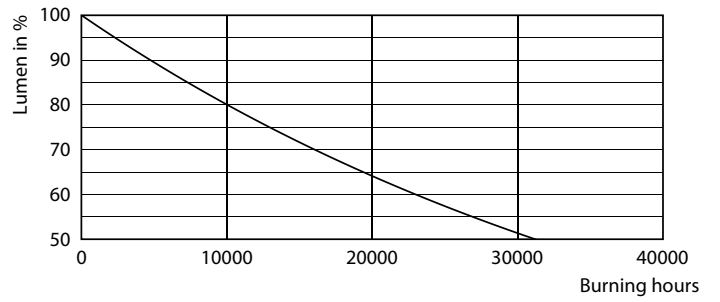

Product data

General information	
Cap-Base	E27 [E27]
EU RoHS compliant	Yes
Nominal Lifetime (Nom)	15000 h
Switching Cycle	20000X
Technical Type	17.5-150W
Flux measurement reference	Sphere

Light technical	
Color Code	840 [CCT of 4000K]
Luminous Flux (Nom)	2452 lm
Color Designation	Cool White (CW)
Correlated Color Temperature (Nom)	4000 K
Luminous Efficacy (rated) (Nom)	140.00 lm/W
Color Consistency	<6
Color Rendering Index (Nom)	80
LLMF At End Of Nominal Lifetime (Nom)	70 %

Product	D	C
LED classic 150W A67 E27 CW FR ND 1SRT4	70 mm	121 mm

Photometric data

OSRAM Photometric CL Page 1/1

LEDbulb 17,5W A67 E27 840 FR

LEDbulb A67 E27 2452lm CL

LEDbulb 13W A67 E27 840 CL

Classic filament LEDbulbs

Lifetime

Life Expectancy Diagram

Lumen Maintenance Diagram