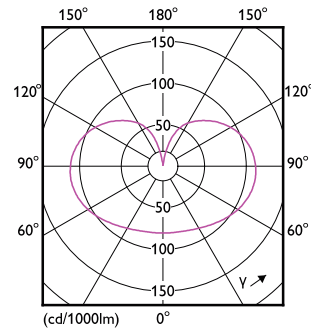

Product data

General information	
Cap-Base	E27 [E27]
EU RoHS compliant	Yes
Nominal Lifetime (Nom)	15000 h
Switching Cycle	20000X
Technical Type	17.5-150W
Flux measurement reference	Sphere

Light technical	
Color Code	840 [CCT of 4000K]
Luminous Flux (Nom)	2452 lm
Color Designation	Cool White (CW)
Correlated Color Temperature (Nom)	4000 K
Luminous Efficacy (rated) (Nom)	140.00 lm/W
Color Consistency	<6
Color Rendering Index (Nom)	80
LLMF At End Of Nominal Lifetime (Nom)	70 %

Order code	929002372701
Numerator - Quantity Per Pack	1
Numerator - Packs per outer box	4
Material Nr. (12NC)	929002372701
Net Weight (Piece)	0.030 kg

Dimensional drawing

LED classic 150W A67 E27 CW FR ND 1SRT4

Product	D	C
LED classic 150W A67 E27 CW FR ND 1SRT4	70 mm	121 mm

Photometric data

OSRAM Photometric CL Page 1/1

LEDbulb 17,5W A67 E27 840 FR

LEDbulb A67 E27 2452lm CL

LEDbulb 13W A67 E27 840 CL

Classic filament LEDbulbs

Lifetime

Life Expectancy Diagram

Lumen Maintenance Diagram