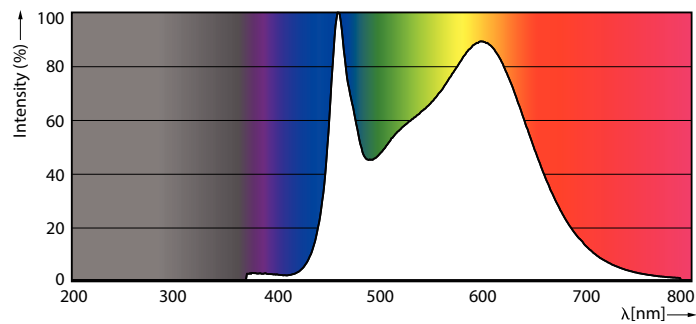

Product data

General information	
Cap-Base	E27 [E27]
EU RoHS compliant	Yes
Nominal Lifetime (Nom)	15000 h
Switching Cycle	20000X
Technical Type	17.5-150W
Flux measurement reference	Sphere

Light technical	
Color Code	840 [CCT of 4000K]
Luminous Flux (Nom)	2452 lm
Color Designation	Cool White (CW)
Correlated Color Temperature (Nom)	4000 K
Luminous Efficacy (rated) (Nom)	140.00 lm/W
Color Consistency	<6
Color Rendering Index (Nom)	80
LLMF At End Of Nominal Lifetime (Nom)	70 %

Product	D	C
LED classic 150W A67 E27 CW FR ND 1SRT4	70 mm	121 mm

Photometric data

OSRAM Photometric CL Page 1/1

LEDbulb 17,5W A67 E27 840 FR

LEDbulb A67 E27 2452lm CL

LEDbulb 13W A67 E27 840 CL

Classic filament LEDbulbs

Lifetime

Life Expectancy Diagram

Lumen Maintenance Diagram