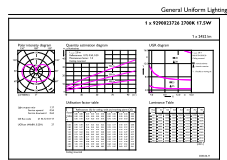

General Uniform Lightness

LEDbulb 17,5W A67 E27 827 FR