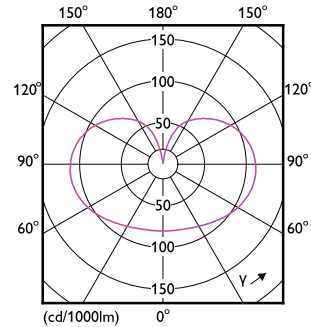

LEDbulb A67 E27 2452lm CL

General Uniform Lightness

LEDbulb 17,5W A67 E27 827 FR