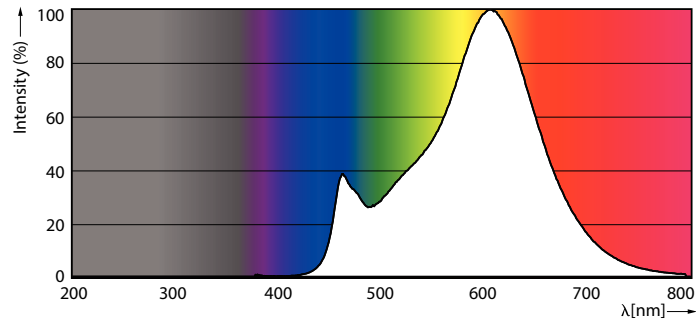

Photometric data

LEDbulb 13W A67 E27 827 CL