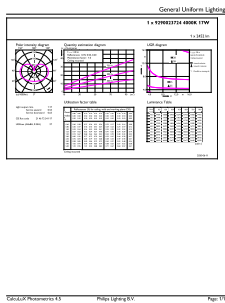

Photometric data

LEDbulb 17W A67 E27 840 CL