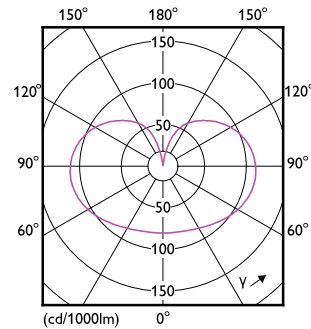

LEDbulb A67 E27 2452lm CL