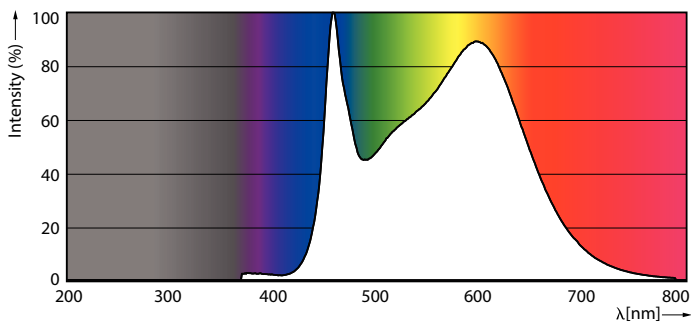

LEDbulb 13W A67 E27 840 CL