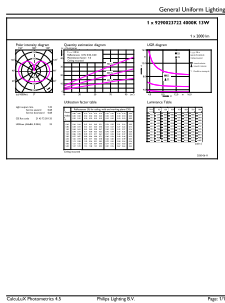

Photometric data

LEDbulb CLA 13W G120 E27 840 FR