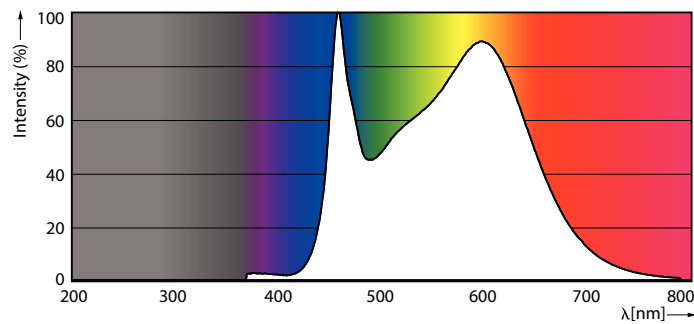

LEDbulb 13W A67 E27 840 CL