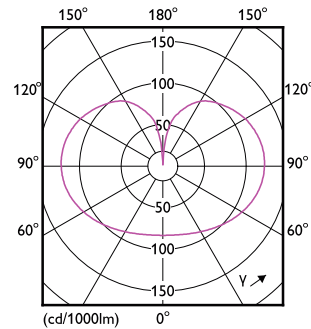

LEDbulb CLA G120 13W E27 827 FR