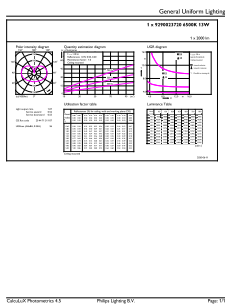

Photometric data

LEDbulb 13W A67 E27 865 FR