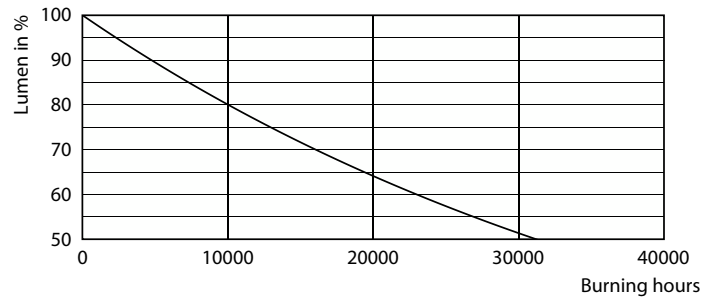

Classic filament LEDbulbs

Lifetime

Lumen Maintenance Diagram