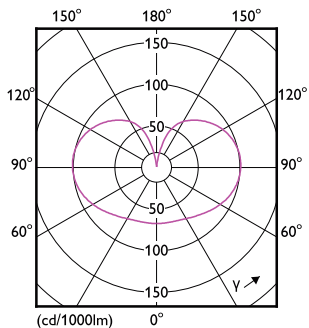

LEDbulb A67 E27 2000lm CL