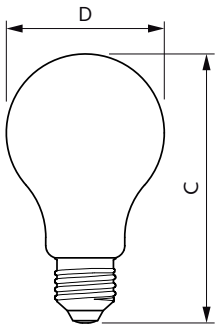

Temperature	
T-Case Maximum (Nom)	60 °C

Controls and dimming	
Dimmable	No

Mechanical and housing	
Bulb Finish	Frosted
Bulb Shape	A67 [ A 67mm]

Approval and application	
Energy Efficiency Class	D

## Dimensional drawing

CorePro LEDBulbND 120W E27 A67 840 FR G

Product	D	C
CorePro LEDBulbND 120W E27 A67 840 FR G	70 mm	121 mm