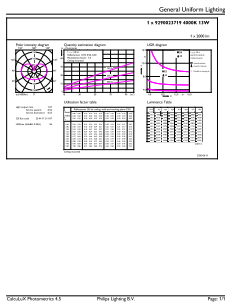

Photometric data

LEDbulb 13W A67 E27 840 FR