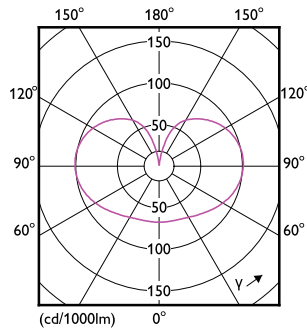

LEDbulb A67 E27 2000lm CL