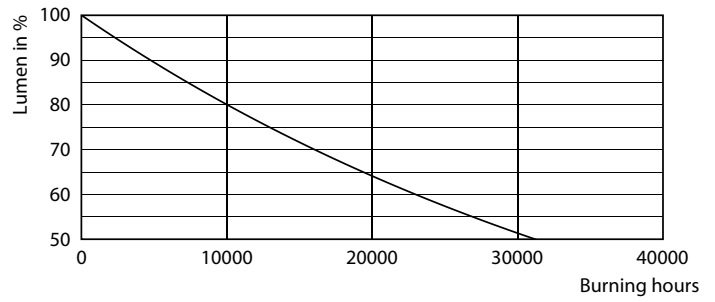

Corepro Glass High Lumen bulbs

Lifetime

Lumen Maintenance Diagram