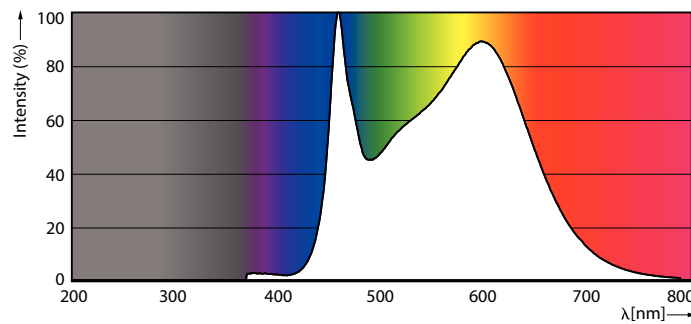

LEDbulb 13W A67 E27 840 CL