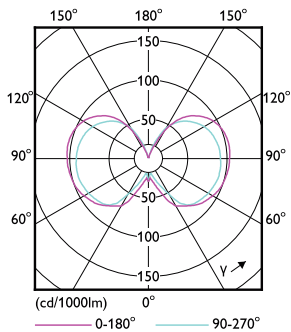

LEDbulb CLA G93 7W E27 827 FR