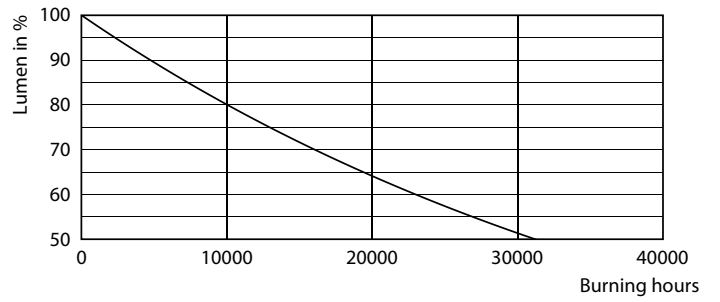

Classic filament LEDbulbs

Lifetime

Lumen Maintenance Diagram