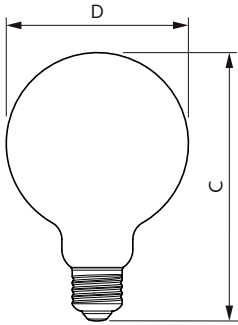

Classic filament LEDbulbs

Energy Consumption kWh/1000 h	7 kWh
EPREL Registration Number	374912
Product data	
Full product code	871869976469200
Order product name	LED classic 60W G93 E27 WW FR ND RFSRT4
EAN/UPC - Product	8718699764692

Order code	929002370801
Numerator - Quantity Per Pack	1
Numerator - Packs per outer box	4
Material Nr. (12NC)	929002370801
Net Weight (Piece)	0.070 kg

Dimensional drawing

LED classic 60W G93 E27 WW FR ND RFSRT4

Product	D	C
LED classic 60W G93 E27 WW FR ND RFSRT4	95 mm	140 mm