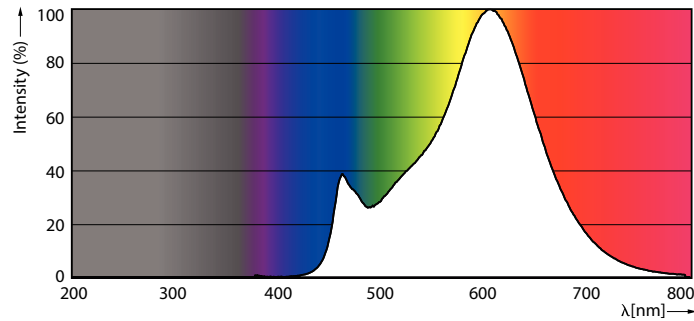

Photometric data

LEDbulb CLA 7W G93 E27 827 FR

LEDbulb CLA 7W G93 E27 827 FR