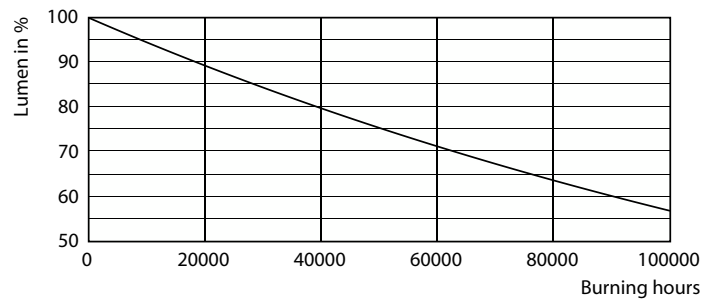

Lumen Maintenance Diagram