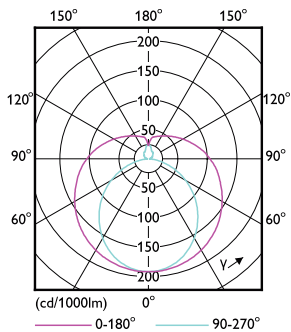

Product data

General information	
Cap-Base	G5 [G5]
EU RoHS compliant	Yes
Nominal Lifetime (Nom)	60000 h
Switching Cycle	50000X
Technical Type	26-49W
Flux measurement reference	Sphere
Light technical	
Color Code	865 [CCT of 6500K]
Beam Angle (Nom)	200 °
Luminous Flux (Nom)	3900 lm
Color Designation	Cool Daylight
Correlated Color Temperature (Nom)	6500 K
Luminous Efficacy (rated) (Nom)	150.00 lm/W
Color Consistency	<6
Color Rendering Index (Nom)	80

Energy Consumption kWh/1000 h	26 kWh
EPREL Registration Number	406214
Product data	
Full product code	871869974961300
Order product name	Master LEDtube HF 1500mm HO 26W 865 T5 OE
	OE
EAN/UPC - Product	8718699749613
Order code	929002352502
Numerator - Quantity Per Pack	1
Numerator - Packs per outer box	10
Material Nr. (12NC)	929002352502
Net Weight (Piece)	0.380 kg

Dimensional drawing

Master LEDtube HF 1500mm HO 26W 865 T5 OE

Product	D1	D2	A1	A2	A3
Master LEDtube HF 1500mm HO 26W 865 T5 OE	15.5 mm	19 mm	1449 mm	1456 mm	1463 mm

Photometric data

LEDtube MAS 26W G5 3700lm