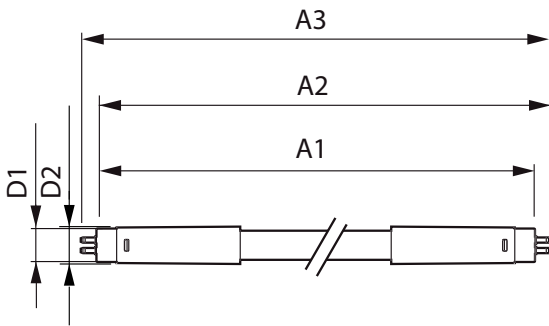

Product data

General information	
Cap-Base	G5 [G5]
EU RoHS compliant	Yes
Nominal Lifetime (Nom)	60000 h
Switching Cycle	50000X
Technical Type	26-49W
Flux measurement reference	Sphere
Light technical	
Color Code	865 [CCT of 6500K]
Beam Angle (Nom)	200 °
Luminous Flux (Nom)	3900 lm
Color Designation	Cool Daylight
Correlated Color Temperature (Nom)	6500 K
Luminous Efficacy (rated) (Nom)	150.00 lm/W
Color Consistency	<6
Color Rendering Index (Nom)	80

MASTER LEDtube InstantFit HF T5

T-Case Maximum (Nom)	50 °C
Controls and dimming	
Dimmable	Yes - Check ballast compatibility
Mechanical and housing	
Bulb Finish	Frosted
Bulb Material	Glass
Product Length	1500 mm
Bulb Shape	Tube, double-ended
Approval and application	
Energy Efficiency Class	D
Energy Saving Product	Yes
Approval Marks	RoHS compliance TUV CE marking KEMA Keur certificate

Energy Consumption kWh/1000 h	26 kWh
EPREL Registration Number	406214
Product data	
Full product code	871869974961300
Order product name	Master LEDtube HF 1500mm HO 26W 865 T5 OE
	OE
EAN/UPC - Product	8718699749613
Order code	929002352502
Numerator - Quantity Per Pack	1
Numerator - Packs per outer box	10
Material Nr. (12NC)	929002352502
Net Weight (Piece)	0.380 kg

Dimensional drawing

Master LEDtube HF 1500mm HO 26W 865 T5 OE

Product	D1	D2	A1	A2	A3
Master LEDtube HF 1500mm HO 26W 865 T5 OE	15.5 mm	19 mm	1449 mm	1456 mm	1463 mm

Photometric data

LEDtube MAS 26W G5 3700lm