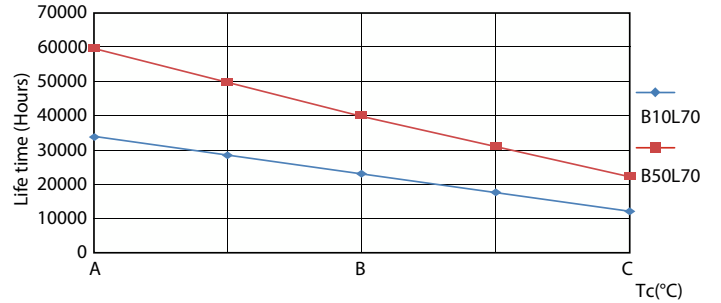

Product data

General information	
Cap-Base	G5 [G5]
EU RoHS compliant	Yes
Nominal Lifetime (Nom)	60000 h
Switching Cycle	50000X
Technical Type	26-49W
Flux measurement reference	Sphere
Light technical	
Color Code	865 [CCT of 6500K]
Beam Angle (Nom)	200 °
Luminous Flux (Nom)	3900 lm
Color Designation	Cool Daylight
Correlated Color Temperature (Nom)	6500 K
Luminous Efficacy (rated) (Nom)	150.00 lm/W
Color Consistency	<6
Color Rendering Index (Nom)	80

LEDtube MAS 26W G5 3900lm 865

MASTER LEDtube InstantFit HF T5

Photometric data

© 2022 Philips Lighting B.V. Page 10

LEDtube MAS 26W G5 3900lm 865 1500mm

Lifetime

FailureRate

LEDtube 26W 60K LumenVsTc 2