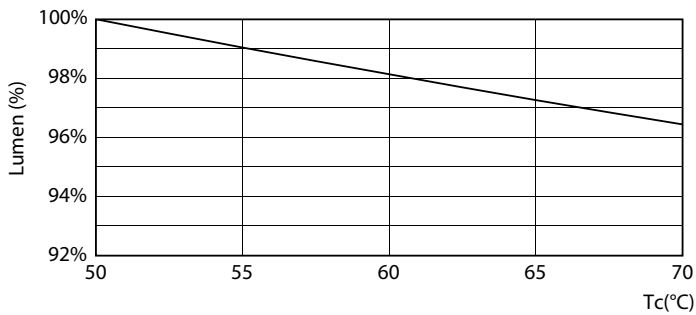

FailureRate

LEDtube 26W 60K LumenVsTc 2